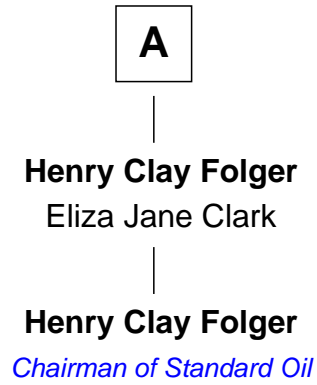

FamousKin.com