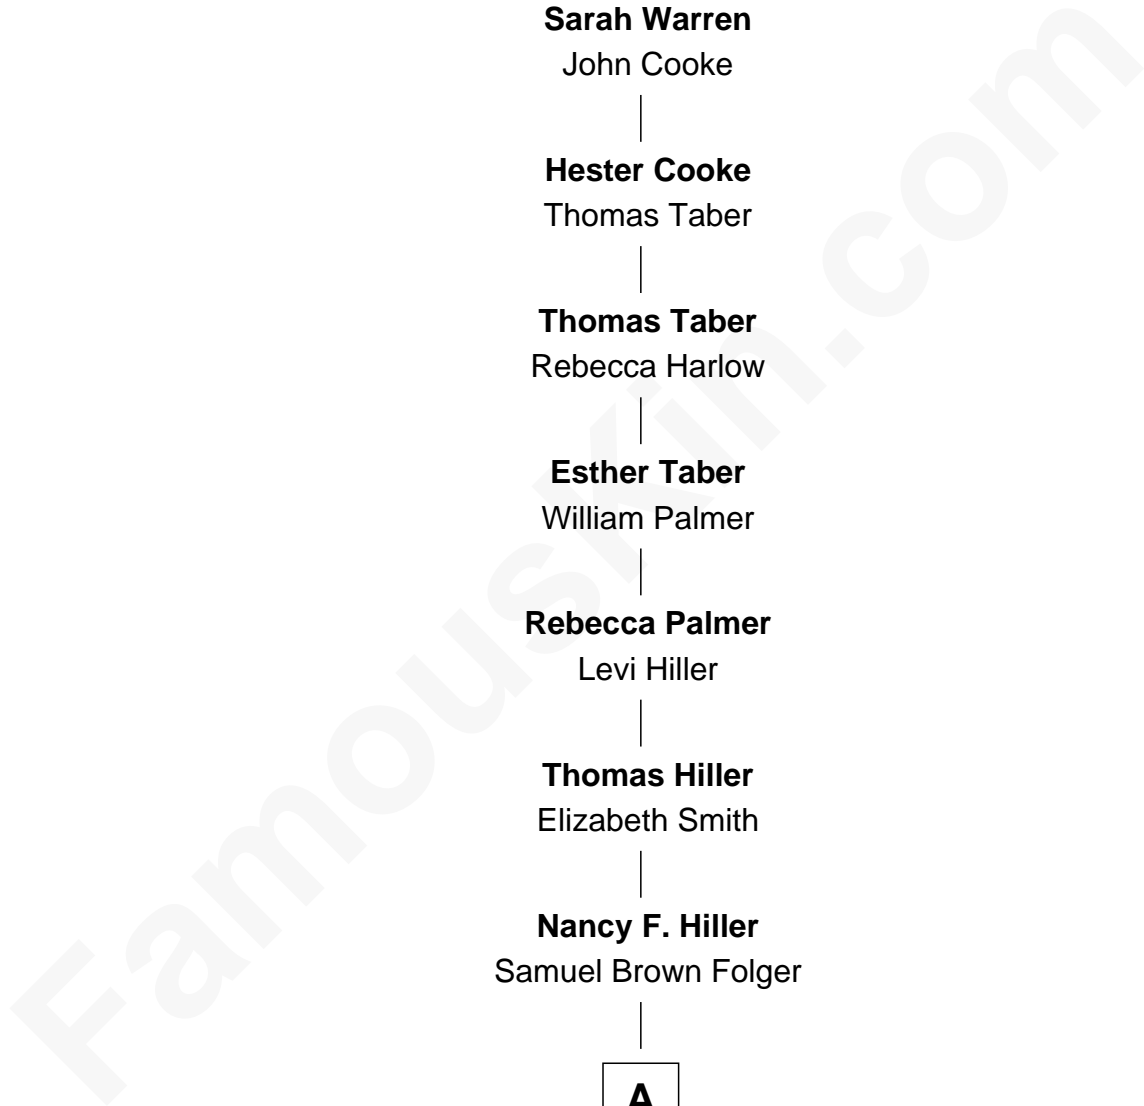

Richard Warren

Elizabeth Walker

Sarah Warren

John Cooke

Hester Cooke

Thomas Taber

Thomas Taber

Rebecca Harlow

Esther Taber

William Palmer

Rebecca Palmer

Levi Hiller

Thomas Hiller

Elizabeth Smith

Nancy F. Hiller

Samuel Brown Folger

A