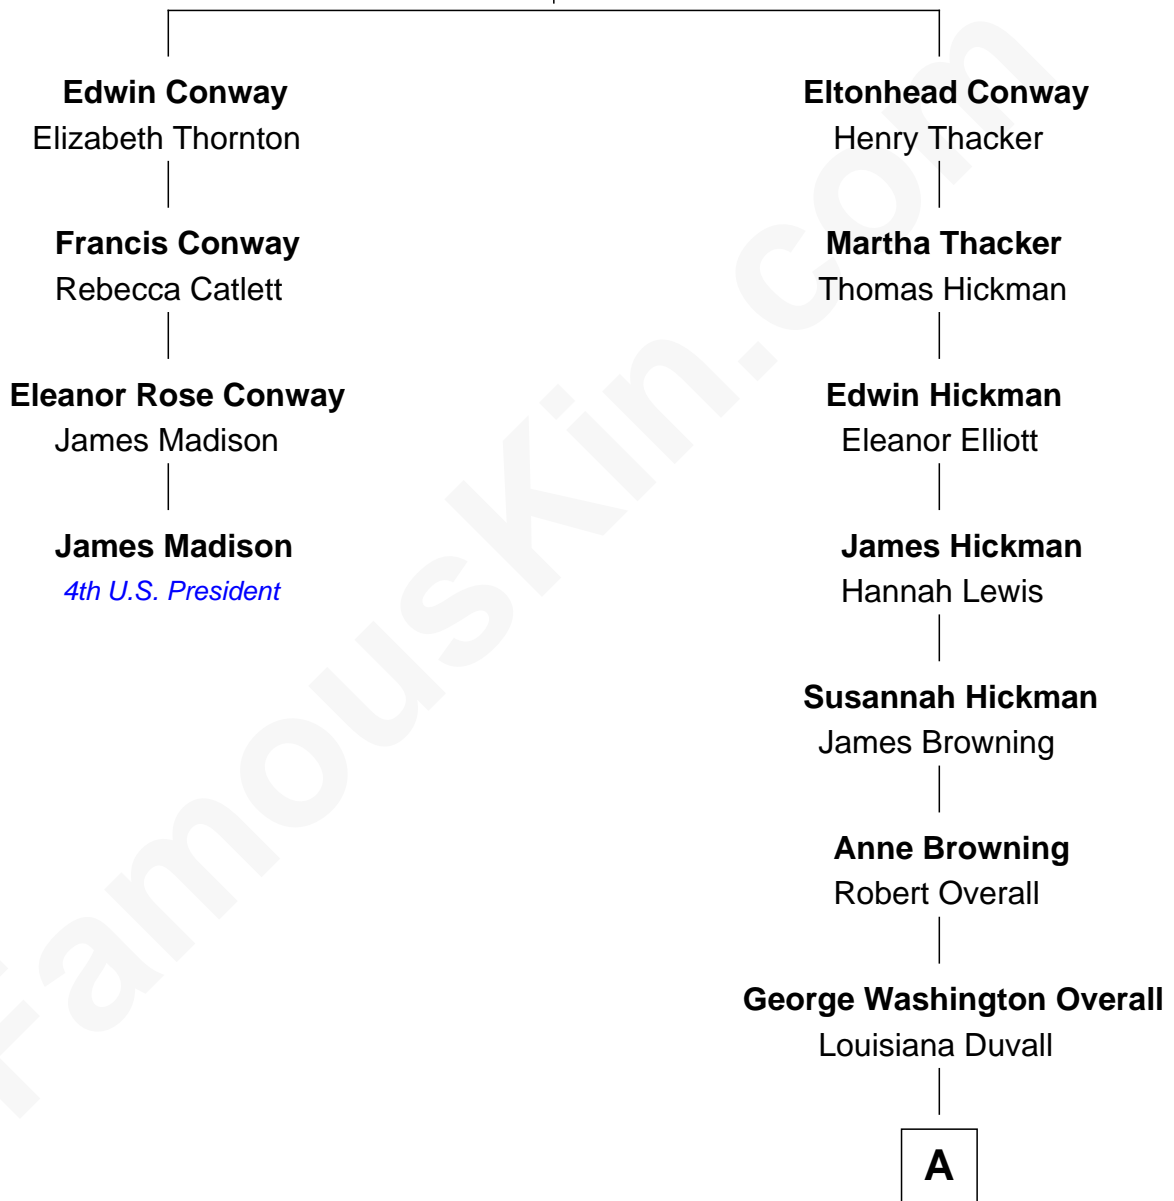

# FamousKin.com Relationship Chart of

**James Madison**  
4th U.S. President

3rd cousin 9 times removed of

**Barack Obama**  
44th U.S. President

**Edwin Conway**  
Martha Eltonhead

**A**

—  
**Susan Catherine Overall**  
Christopher Columbus Clark

—  
**Gabriella Lee Clark**  
Harry Ellington Armour

—  
**Ruth Lucille Armour**  
Ralph Waldo Emerson Dunham

—  
**Stanley Armour Dunham**  
Madelyn Lee Payne

—  
**Stanley Ann Dunham**  
Barack Hussein Obama