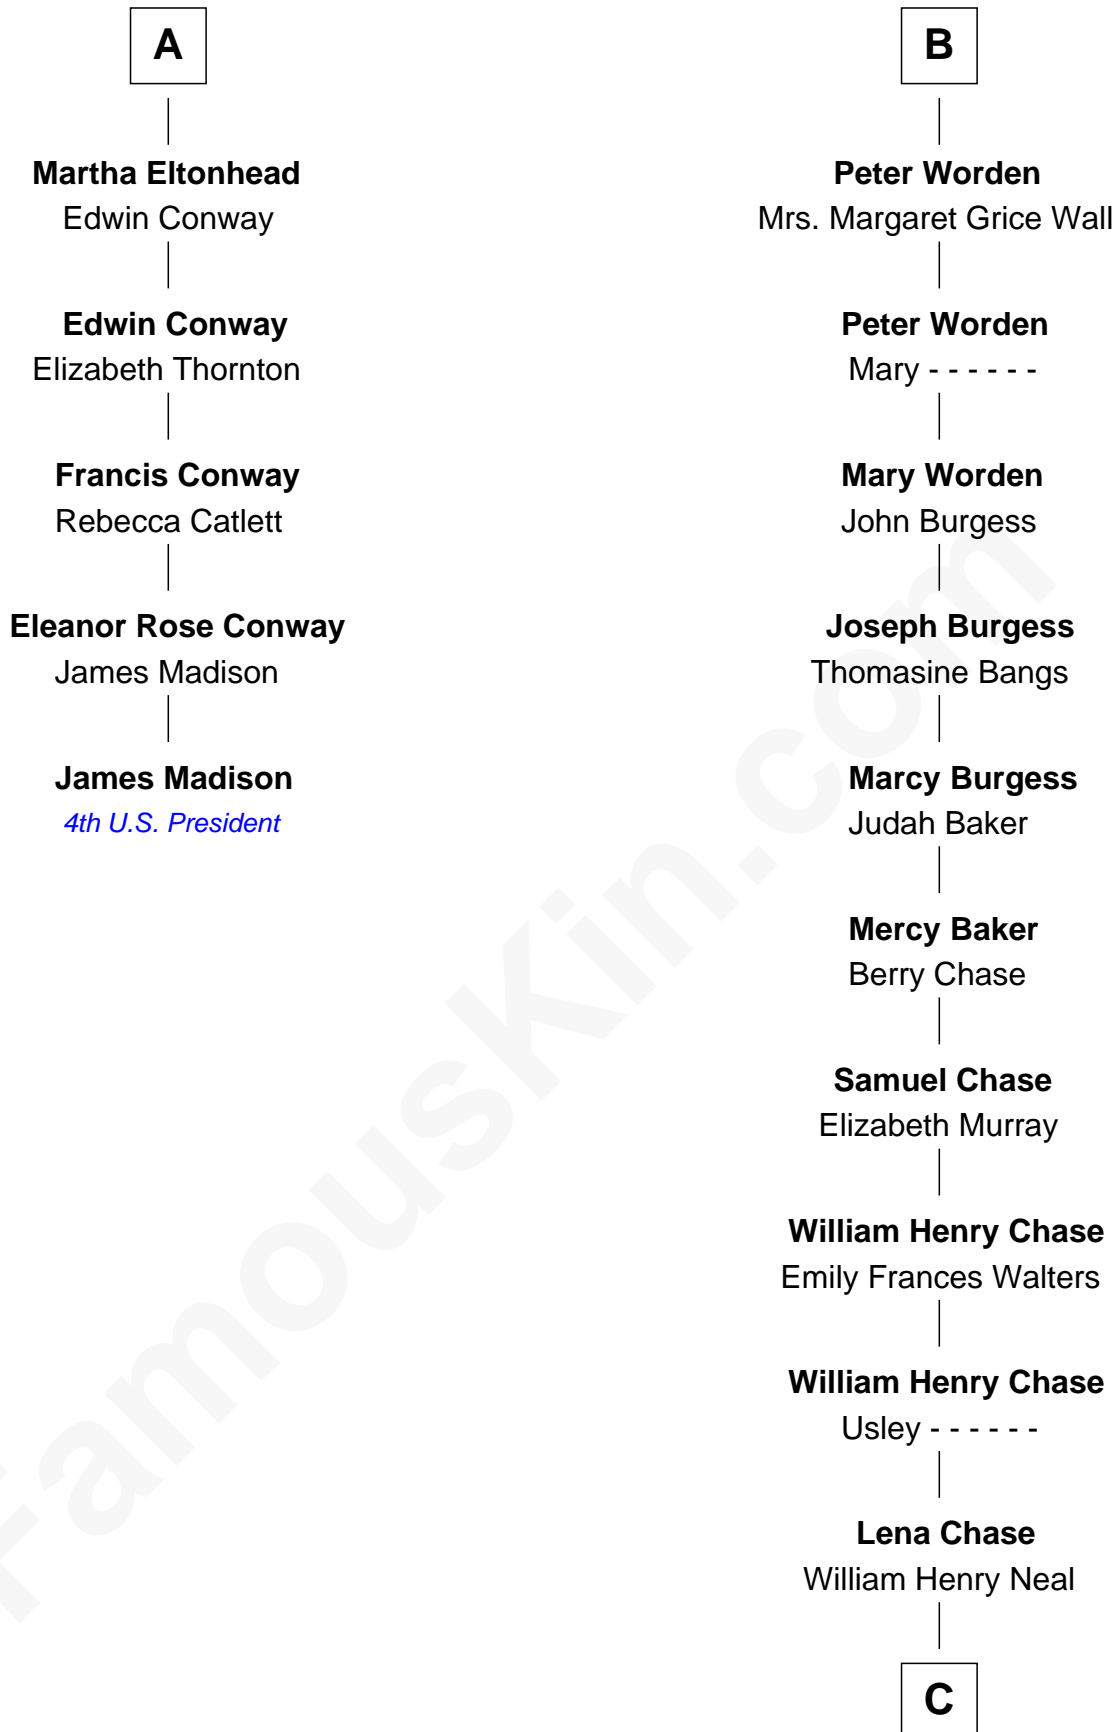

FamousKin.com Relationship Chart of

James Madison

4th U.S. President

11th cousin 9 times removed of

Pete Buttigieg

19th U.S. Secretary of Transportation

Sir Nicholas Harington

Isabel English

Sir William Harington

Margaret de Neville

Agnes Harington

Sir Alexander Radcliffe

Isabel Radcliffe

Sir James Harington

Anne Harington

Sir William Stanley

Richard Sherburne

Richard Sherburne

Alice Hamerton

Agnes Sherburne

Henry Rushton

Nicholas Rushton

Margaret Radcliffe

Agnes Rushton

Richard Worthington

Peter Worthington

Isabel Anderton

Isabel Worthington

Robert Worden

B

C

William Caswell Neal