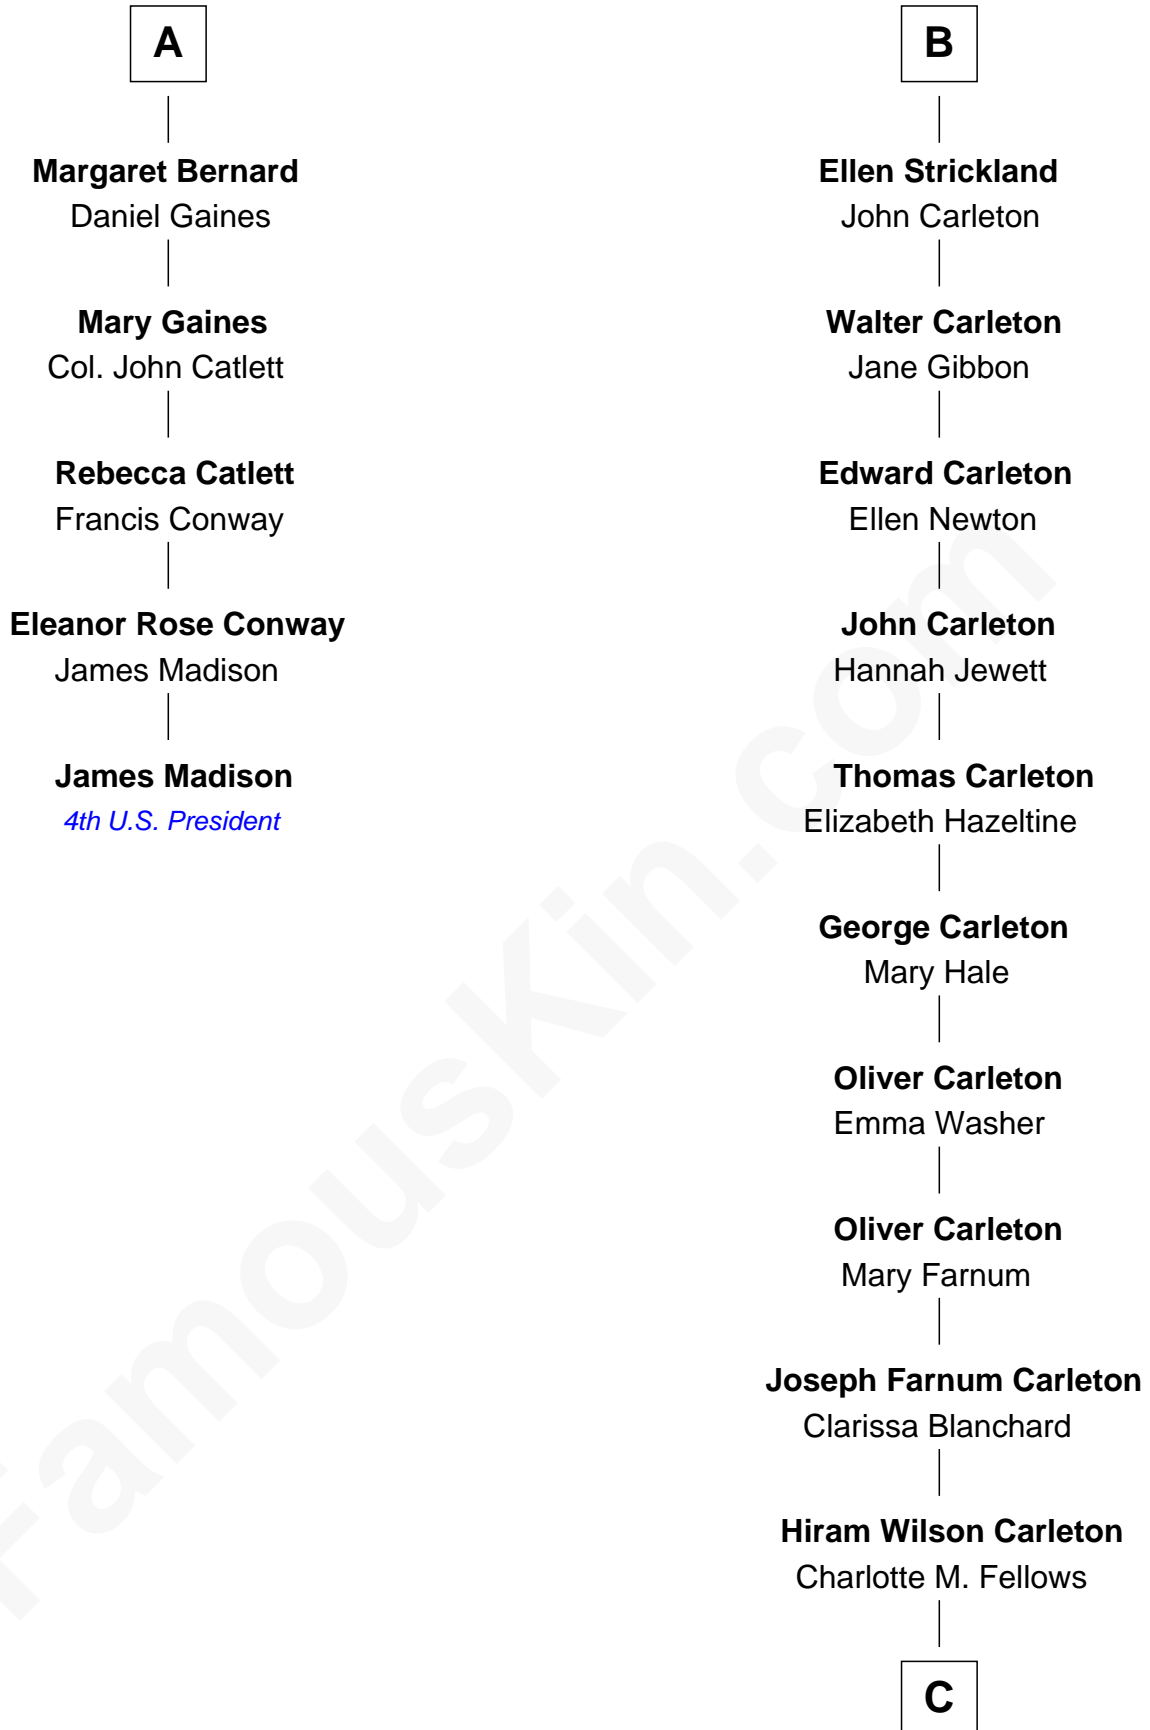

# FamousKin.com Relationship Chart of

**James Madison**

*4th U.S. President*

11th cousin 9 times removed of

**Mickey Rourke**

*Movie Actor*

**Sir Ralph Neville**  
Margaret de Stafford

**Margaret de Neville**  
Sir Richard Scrope

**Sir Henry le Scrope**  
Elizabeth le Scrope

**Margaret Scrope**  
John Bernard

**John Bernard**  
Margaret Daundelyn

**John Bernard**  
Cecily Muscote

**Francis Bernard**  
Alice Hazlewood

**Sir Francis Bernard**  
Mary Woolhouse

**A**

**Ralph de Neville**  
Mary Ferrers

**John Neville**  
Elizabeth Newmarch

**Jane de Neville**  
Sir William Gascoigne

**Margaret Gascoigne**  
Sir Christopher Ward

**Anne Ward**  
Sir Ralph Neville

**Katherine Neville**  
Sir Walter Strickland

**Walter Strickland**  
Agnes - - - - -

**B**

C

**Joseph Clinton Carleton**

Maud Alice Fitts

**Hazel May Carleton**

Leonard Ernest Cameron

**Annette Elizabeth Cameron**