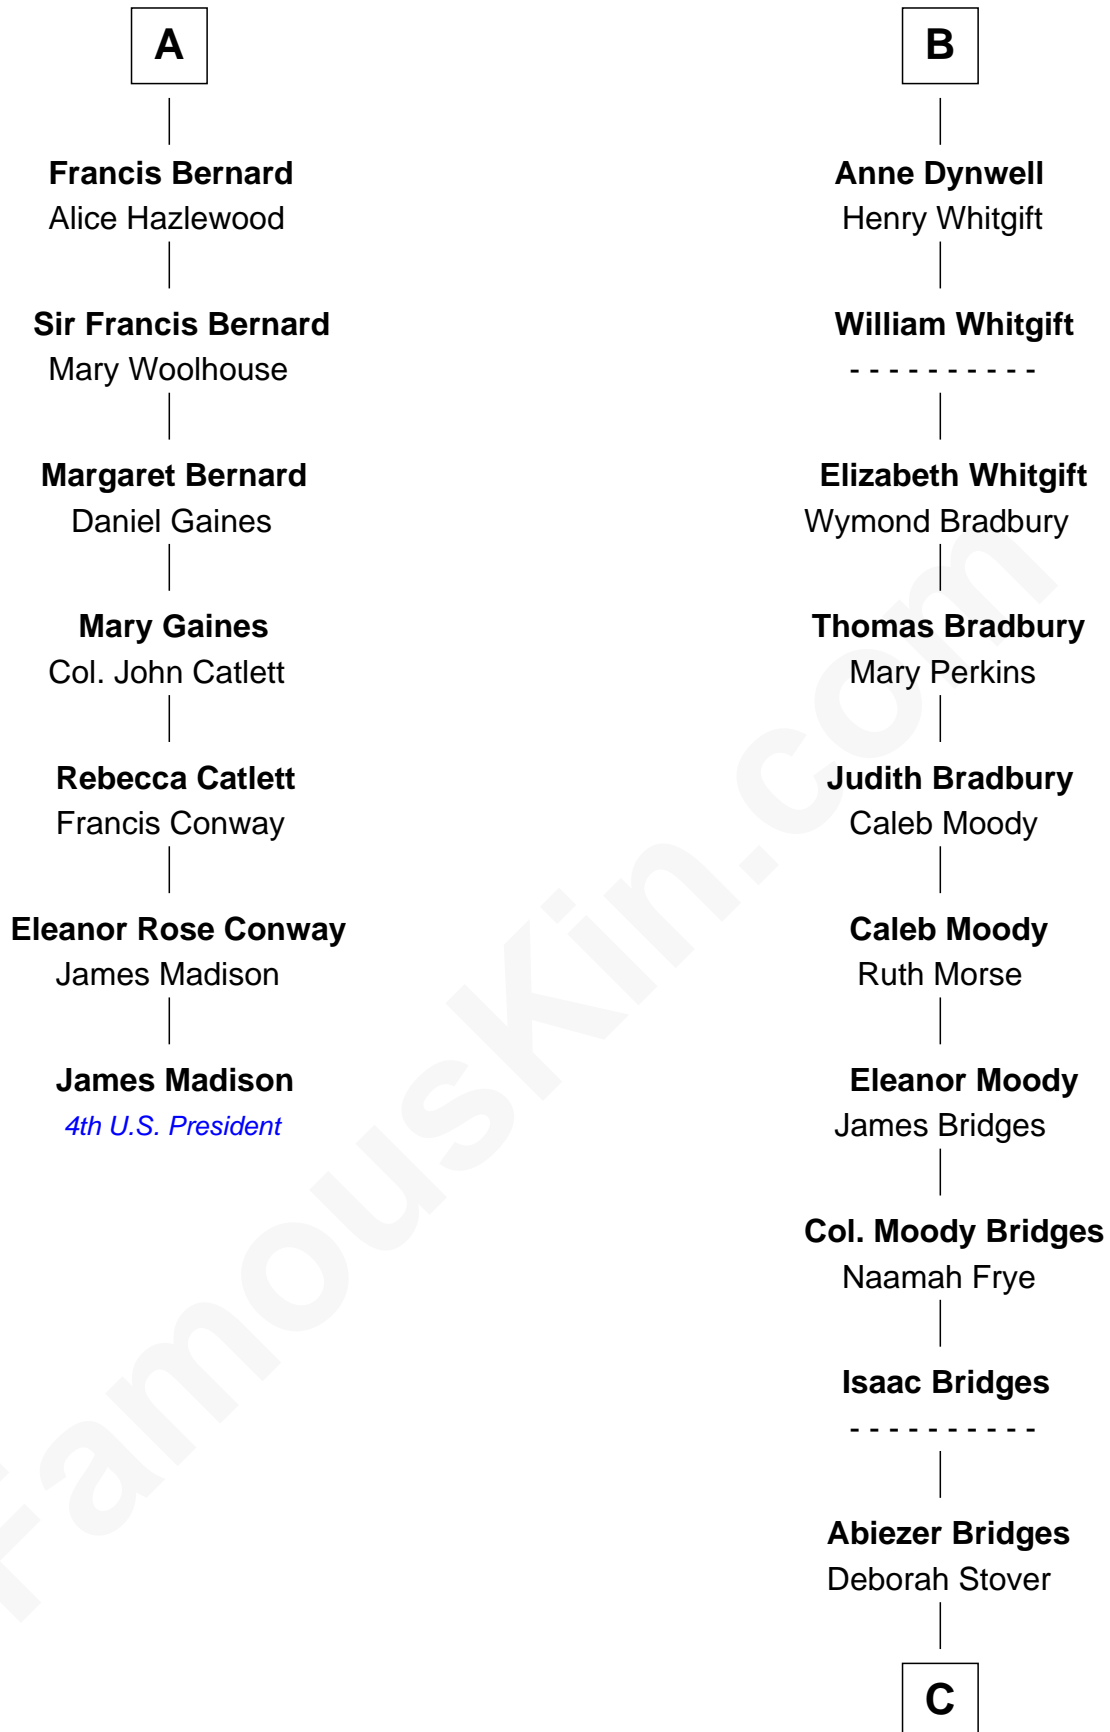

FamousKin.com Relationship Chart of

James Madison

4th U.S. President

13th cousin 7 times removed of

Owen Brewster

54th Governor of Maine

C

Rev. Otis Bridges

Margaret Owen

Owen W. Bridges

Lydia A. -----

Carrie S. Bridges

William Edmund Brewster

Owen Brewster

54th Governor of Maine

FamousKin.com