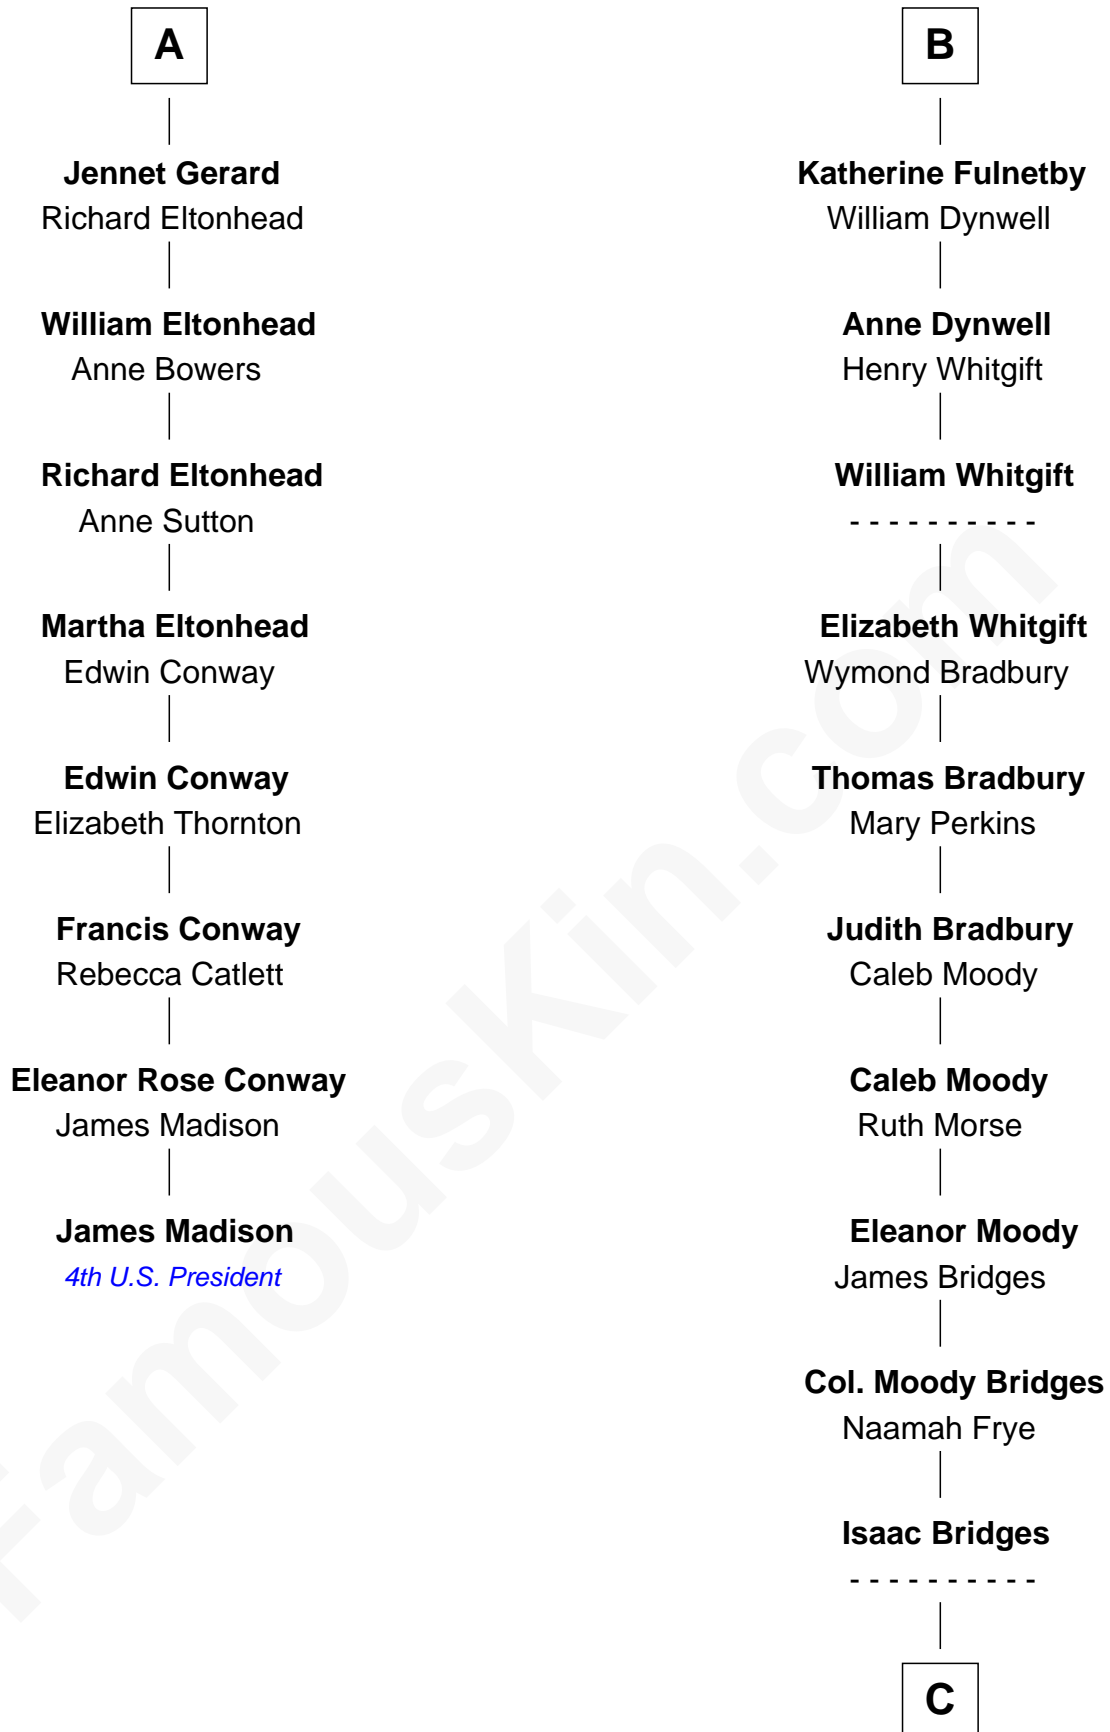

FamousKin.com Relationship Chart of

James Madison

4th U.S. President

14th cousin 7 times removed of

Owen Brewster

54th Governor of Maine

Henry Plantagenet

Maud de Chaworth

John de Mowbray

John de Mowbray

Elizabeth de Segrave

Eleanor de Mowbray

John de Welles

Eudo de Welles

Maud de Greystoke

Sir Lionel de Welles

Joan de Waterton

Margaret de Welles

Sir Thomas Dymoke

Jane Dymoke

John Fulnetby

B

C

Abiezer Bridges