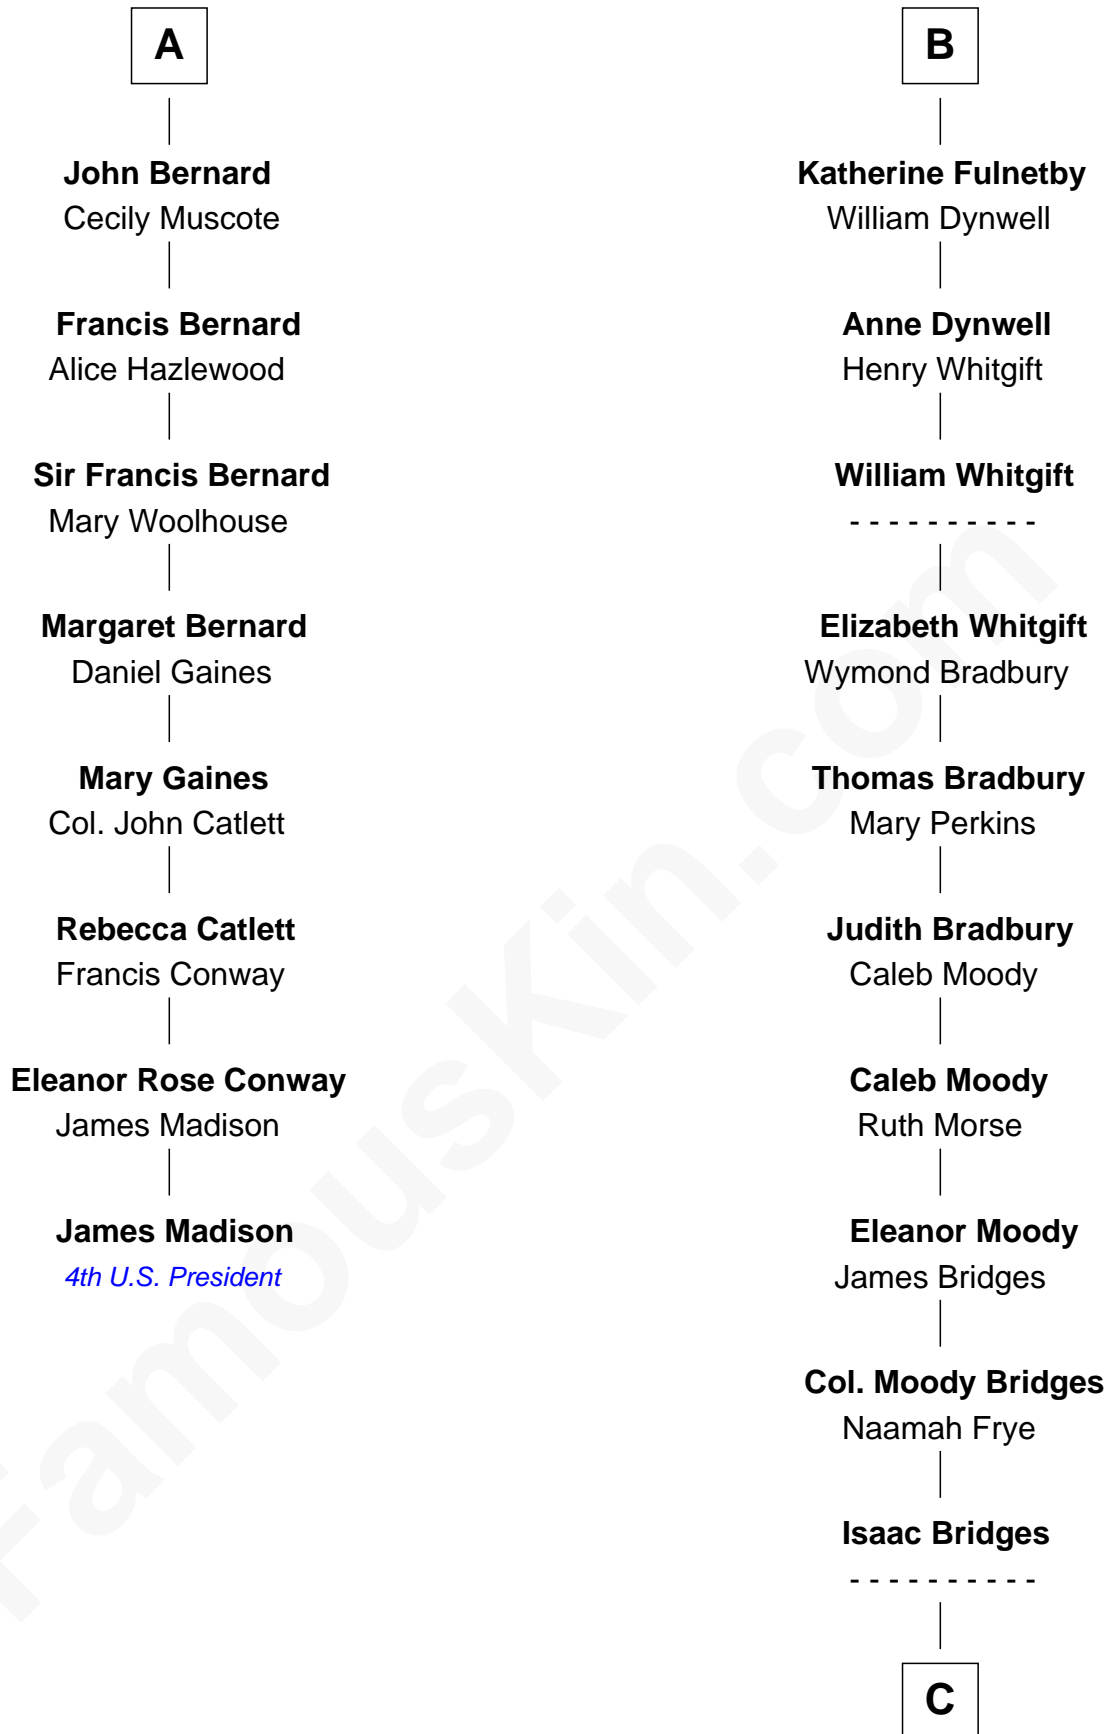

# FamousKin.com Relationship Chart of

**James Madison**

*4th U.S. President*

14th cousin 7 times removed of

**Owen Brewster**

*54th Governor of Maine*

**Sir William le Scrope**  
Constance of Newsham

**Sir Henry le Scrope**

Elizabeth le Scrope

**Margaret Scrope**

John Bernard

**John Bernard**

Margaret Daundelyn

**A**

**Sir Geoffrey le Scrope**

Ivetta de Ros

**Sir Stephen le Scrope**

Isabel - - - - -

**Joan le Scrope**

William Pert

**Isabel Pert**

Robert Conyers

**Joan Conyers**

Sir Philip Dymoke

**Sir Thomas Dymoke**

Margaret de Welles

**Jane Dymoke**

John Fulnetby

**B**

**C**

**Abiezer Bridges**

Deborah Stover