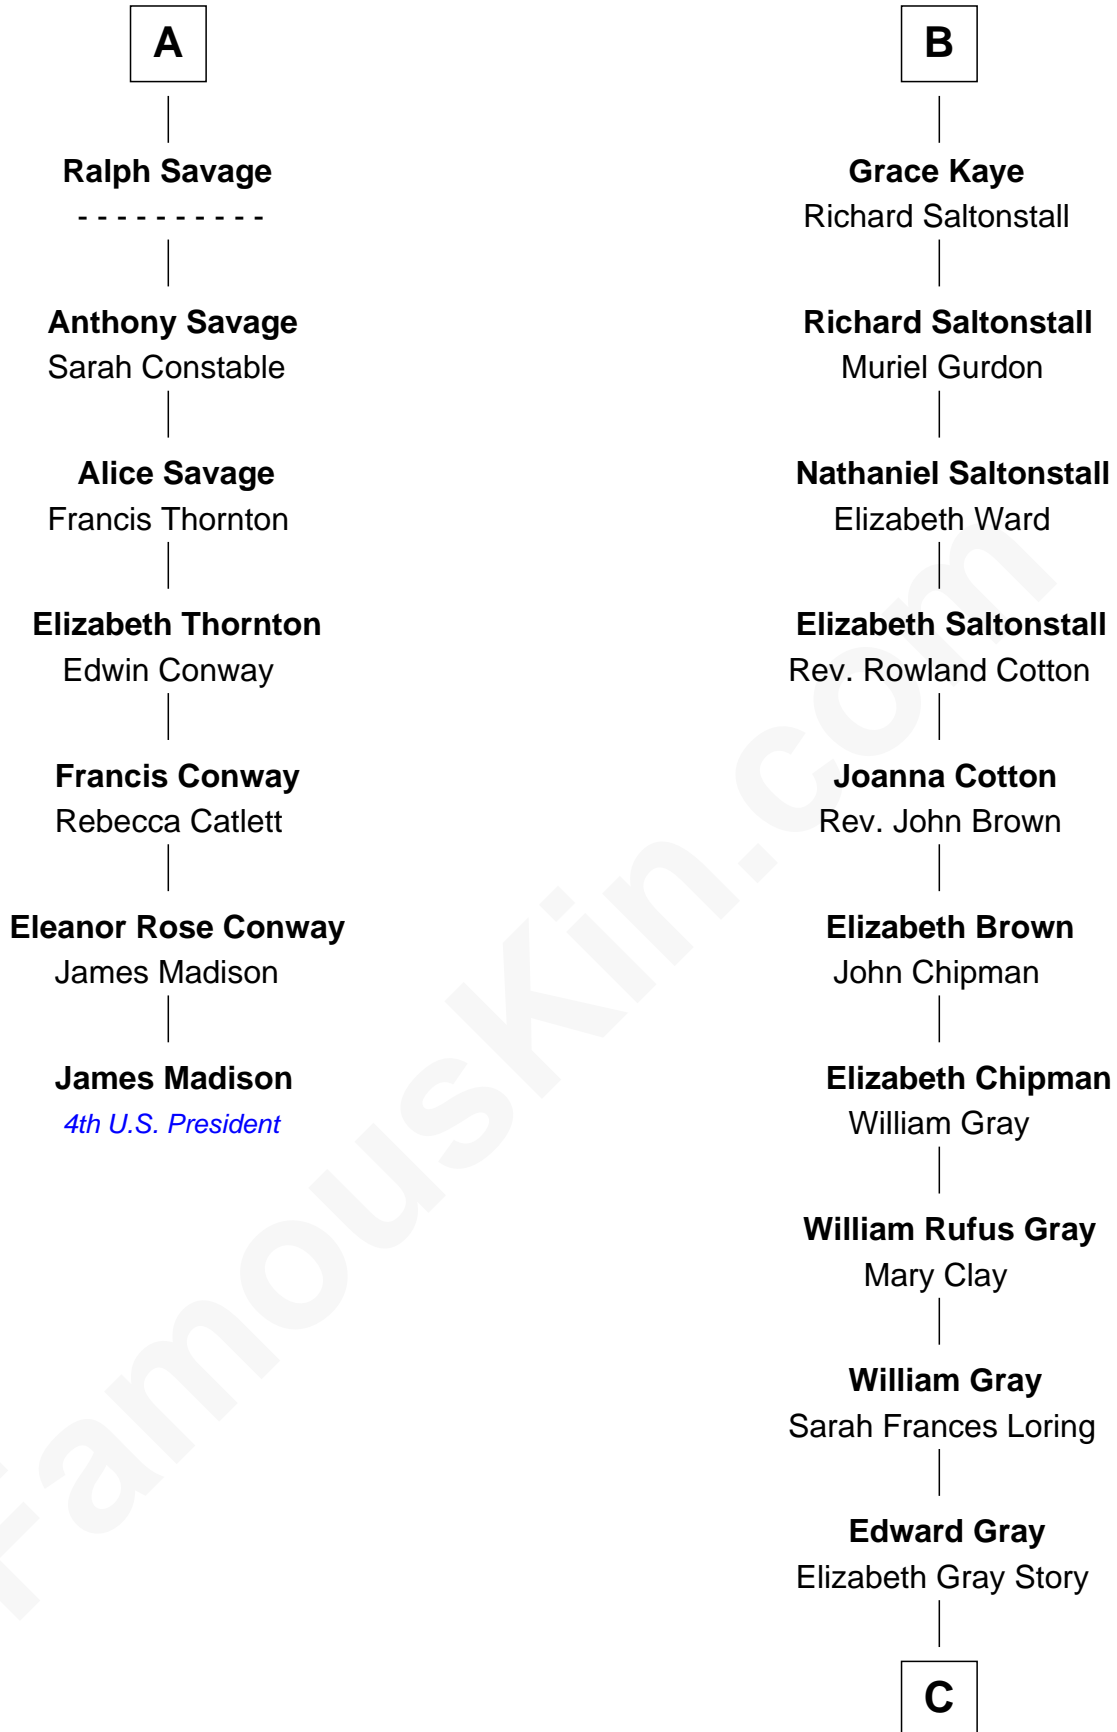

FamousKin.com Relationship Chart of

James Madison

4th U.S. President

13th cousin 6 times removed of

Story Musgrave

NASA Astronaut

Sir Thomas Aylesbury

Katherine Pabenham

Sir Thomas Chaworth

Elizabeth Chaworth

Sir William FitzWilliam

Isabel FitzWilliam

Richard Wentworth

Matthew Wentworth

Elizabeth Woodruffe

Beatrice Wentworth

Arthur Kaye

John Kaye

Dorothy Mauleverer

Robert Kaye

Anne Flower

B

C

Marguerite Gray
John Butler Swann

Marguerite Swann
Percy Musgrave

Story Musgrave
NASA Astronaut

FamousKin.com