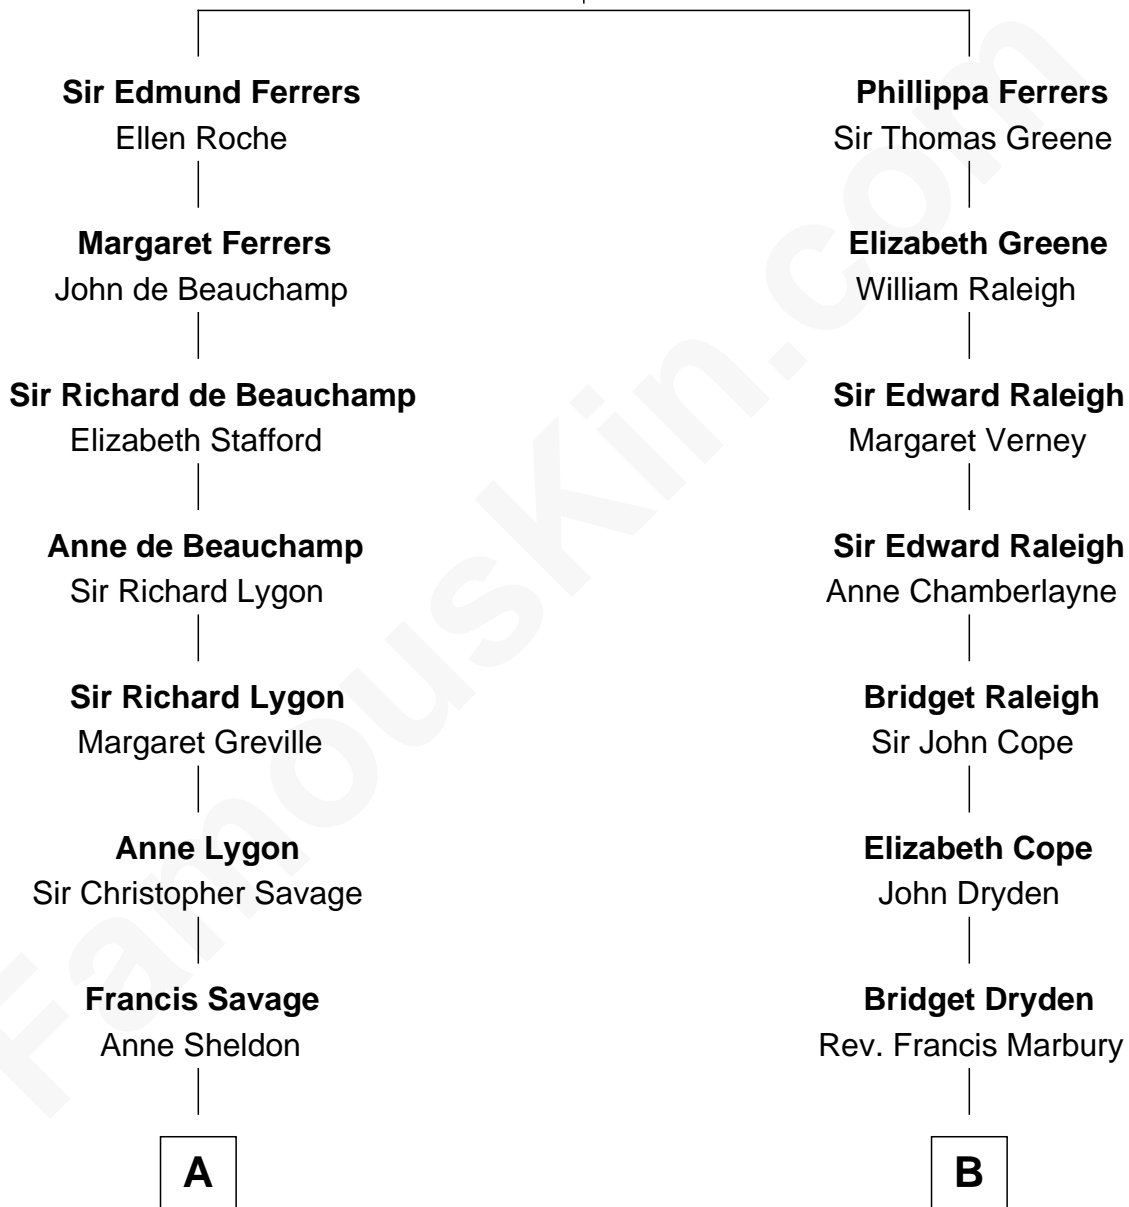

# FamousKin.com Relationship Chart of

**James Madison**

*4th U.S. President*

14th cousin 5 times removed of

**Story Musgrave**

*NASA Astronaut*

**Robert de Ferrers**  
Margaret Despencer

**C**

**Marguerite Gray**  
John Butler Swann

**Marguerite Swann**  
Percy Musgrave

**Story Musgrave**  
*NASA Astronaut*

FamousKin.com