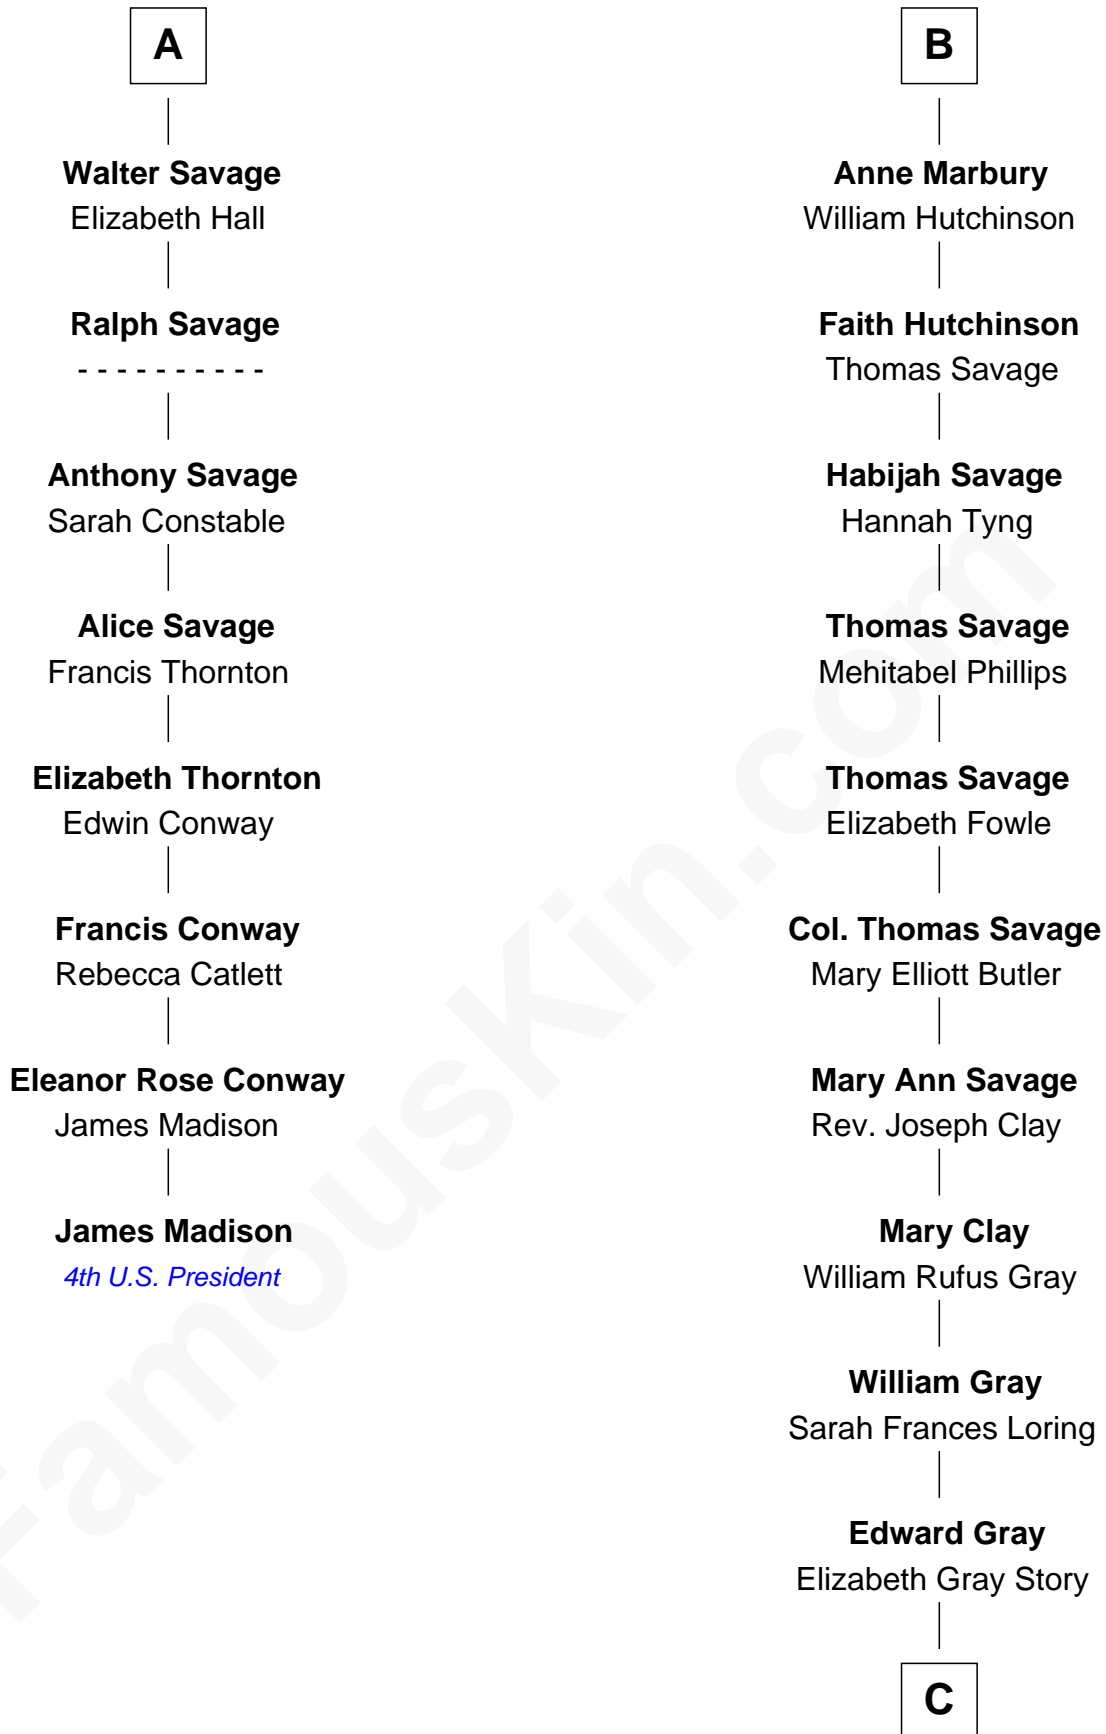

# FamousKin.com Relationship Chart of

**James Madison**

*4th U.S. President*

14th cousin 5 times removed of

**Story Musgrave**

*NASA Astronaut*

**Robert de Ferrers**  
Margaret Despencer

**C**

**Marguerite Gray**  
John Butler Swann

**Marguerite Swann**  
Percy Musgrave

**Story Musgrave**  
*NASA Astronaut*

FamousKin.com