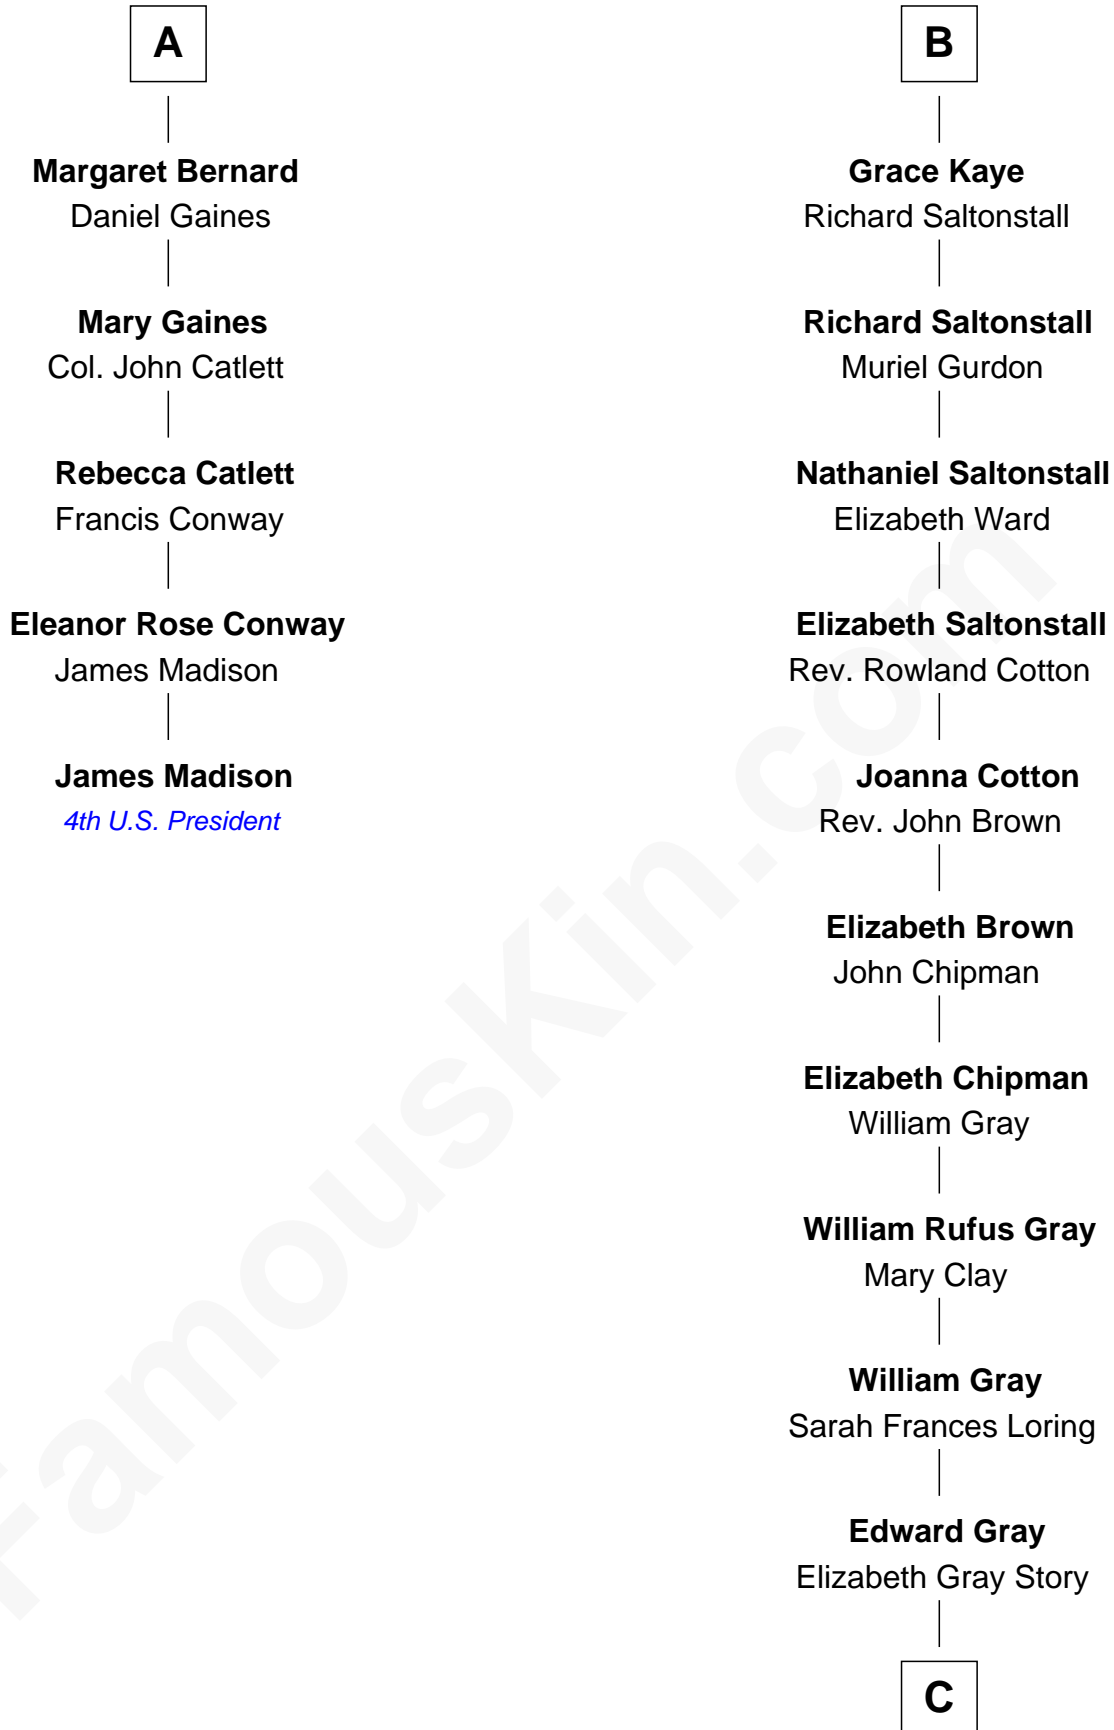

# FamousKin.com Relationship Chart of

**James Madison**

*4th U.S. President*

11th cousin 8 times removed of

**Story Musgrave**

*NASA Astronaut*

**C**

**Marguerite Gray**  
John Butler Swann

**Marguerite Swann**  
Percy Musgrave

**Story Musgrave**  
*NASA Astronaut*

FamousKin.com