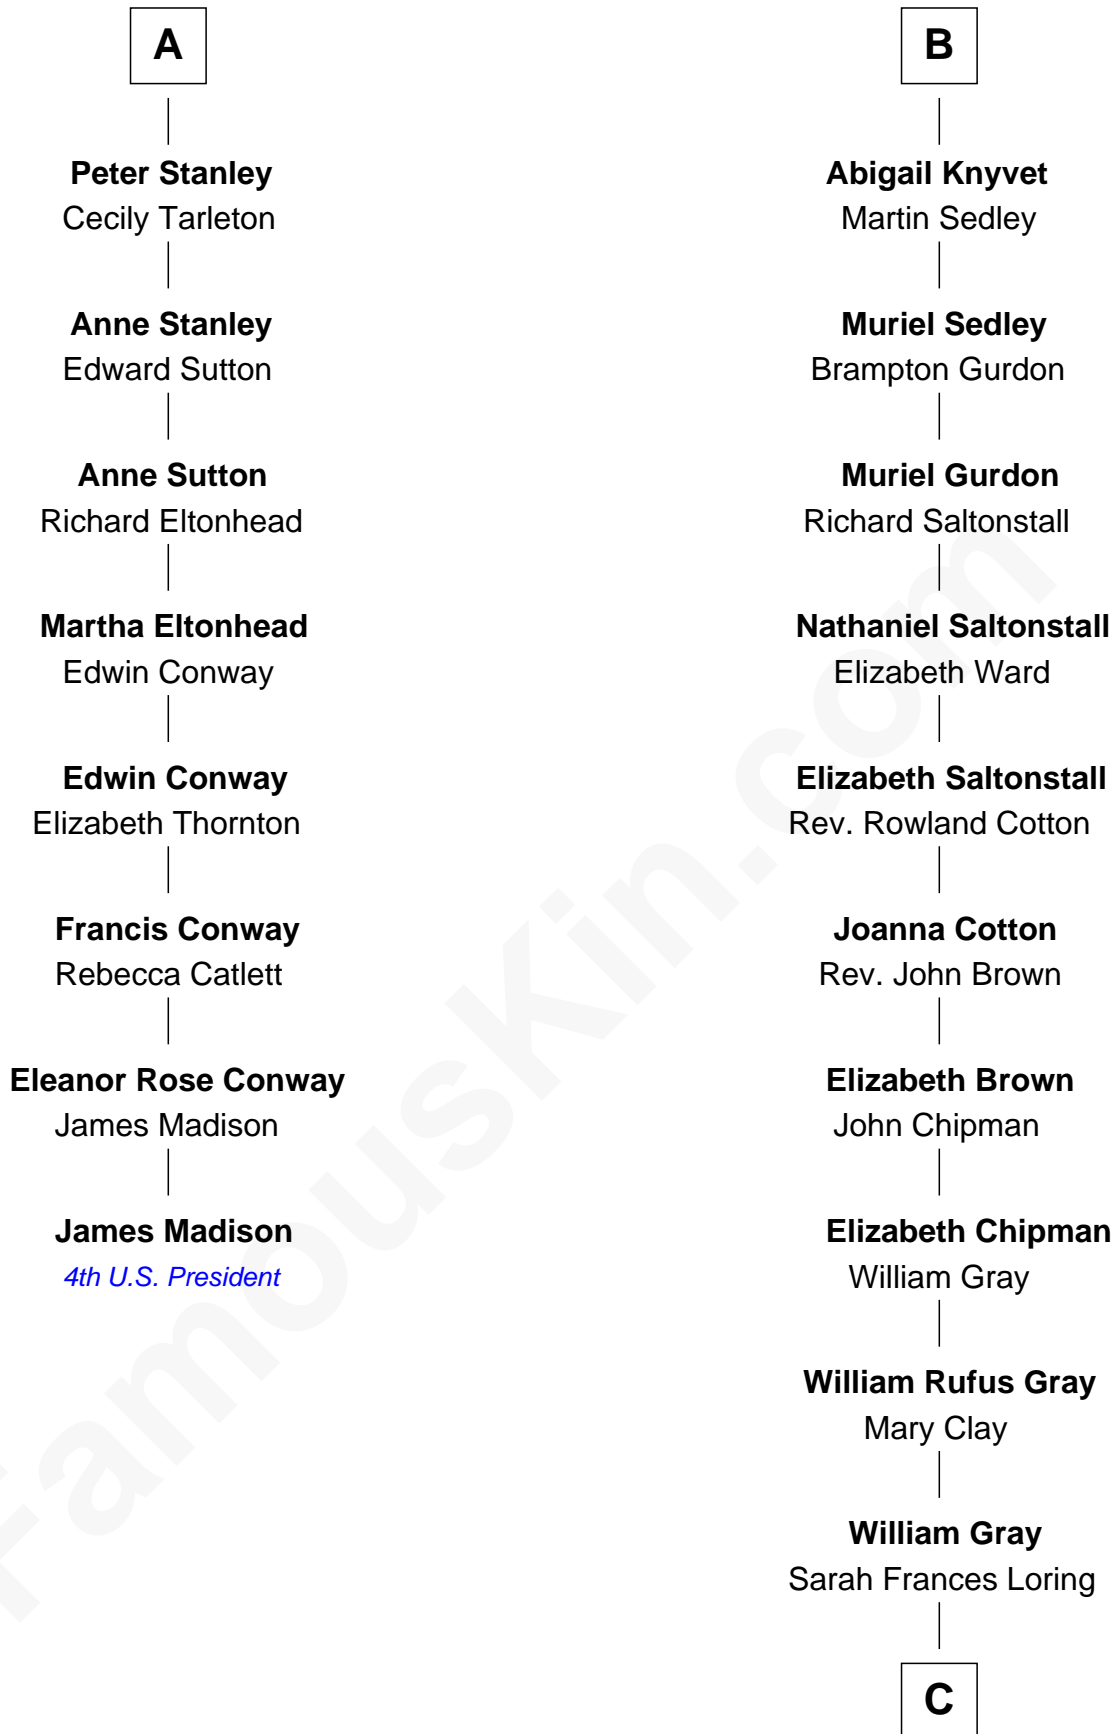

FamousKin.com Relationship Chart of

James Madison

4th U.S. President

14th cousin 6 times removed of

Story Musgrave

NASA Astronaut

Sir Robert de Holland

Maude la Zouche

Maude de Holland
Sir Thomas de Swinnerton

Sir Robert de Swinnerton
Elizabeth de Beke

Maud de Swinnerton
Sir John Savage

Mary Savage
William Stanley

William Stanley
Alice Hoghton

Sir William Stanley
Agnes Grosvenor

Sir William Stanley
Anne Harington

A

Thomas Holand
Joan Plantagenet

John de Holand
Elizabeth of Lancaster

Constance de Holand
Sir John Grey

Alice Grey
Sir William Knyvet

Sir Edmund Knyvet
Eleanor Tyrrel

Edmund Knyvet
Jane Bouchier

John Knyvet
Agnes Harcourt

B

C

Edward Gray

Elizabeth Gray Story

Marguerite Gray

John Butler Swann

Marguerite Swann