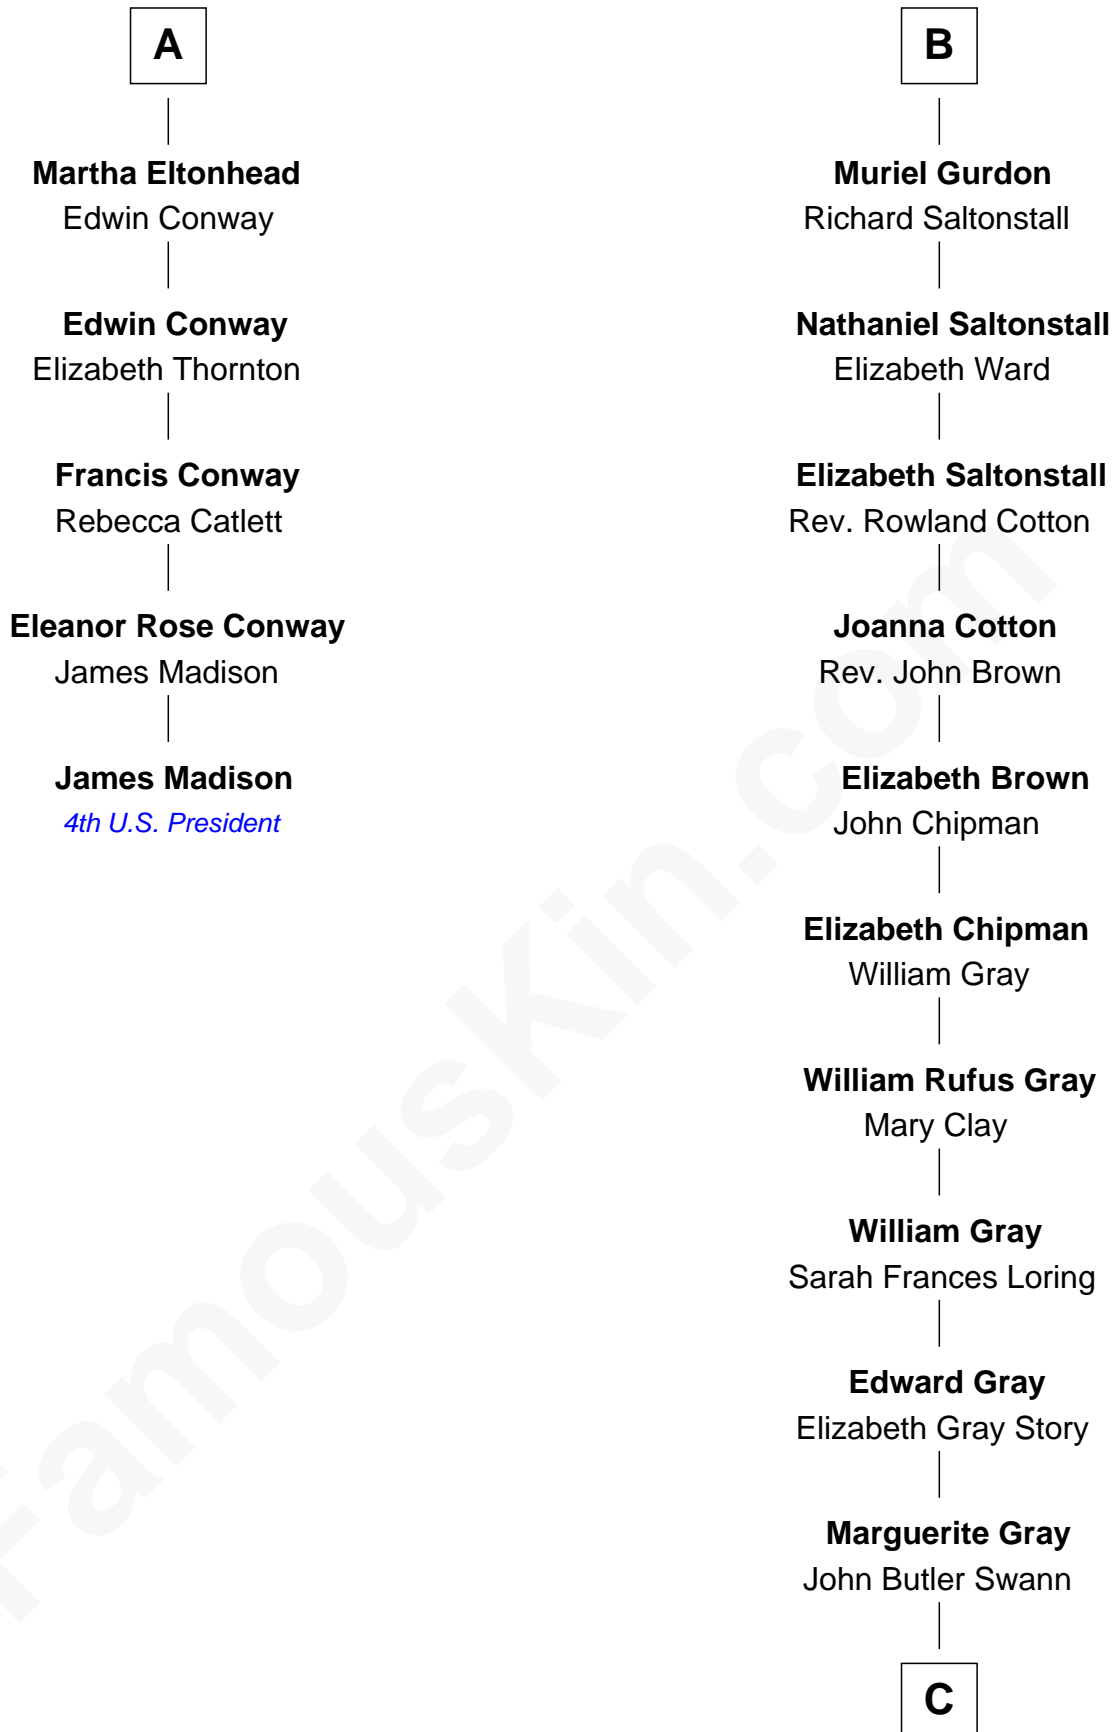

FamousKin.com Relationship Chart of

James Madison

4th U.S. President

11th cousin 7 times removed of

Story Musgrave

NASA Astronaut

Elizabeth Fitzalan

with husband
Sir Robert Goushill

with husband
Sir Thomas Mowbray

Joan Goushill
Sir Thomas Stanley

Margaret Mowbray
Sir Robert Howard

Katherine Stanley
Sir John Savage

Sir John Howard
Margaret Chedworth

Dulcia Savage
Sir Henry Bold

Katherine Howard
Sir John Bouchier

Maud Bold
Thomas Gerard

Jane Bouchier
Edmund Knyvet

Jennet Gerard
Richard Eltonhead

John Knyvet
Agnes Harcourt

William Eltonhead
Anne Bowers

Abigail Knyvet
Martin Sedley

Richard Eltonhead
Anne Sutton

Muriel Sedley
Brampton Gurdon

A

B

C

—
Marguerite Swann

Percy Musgrave

—
Story Musgrave

NASA Astronaut

FamousKin.com