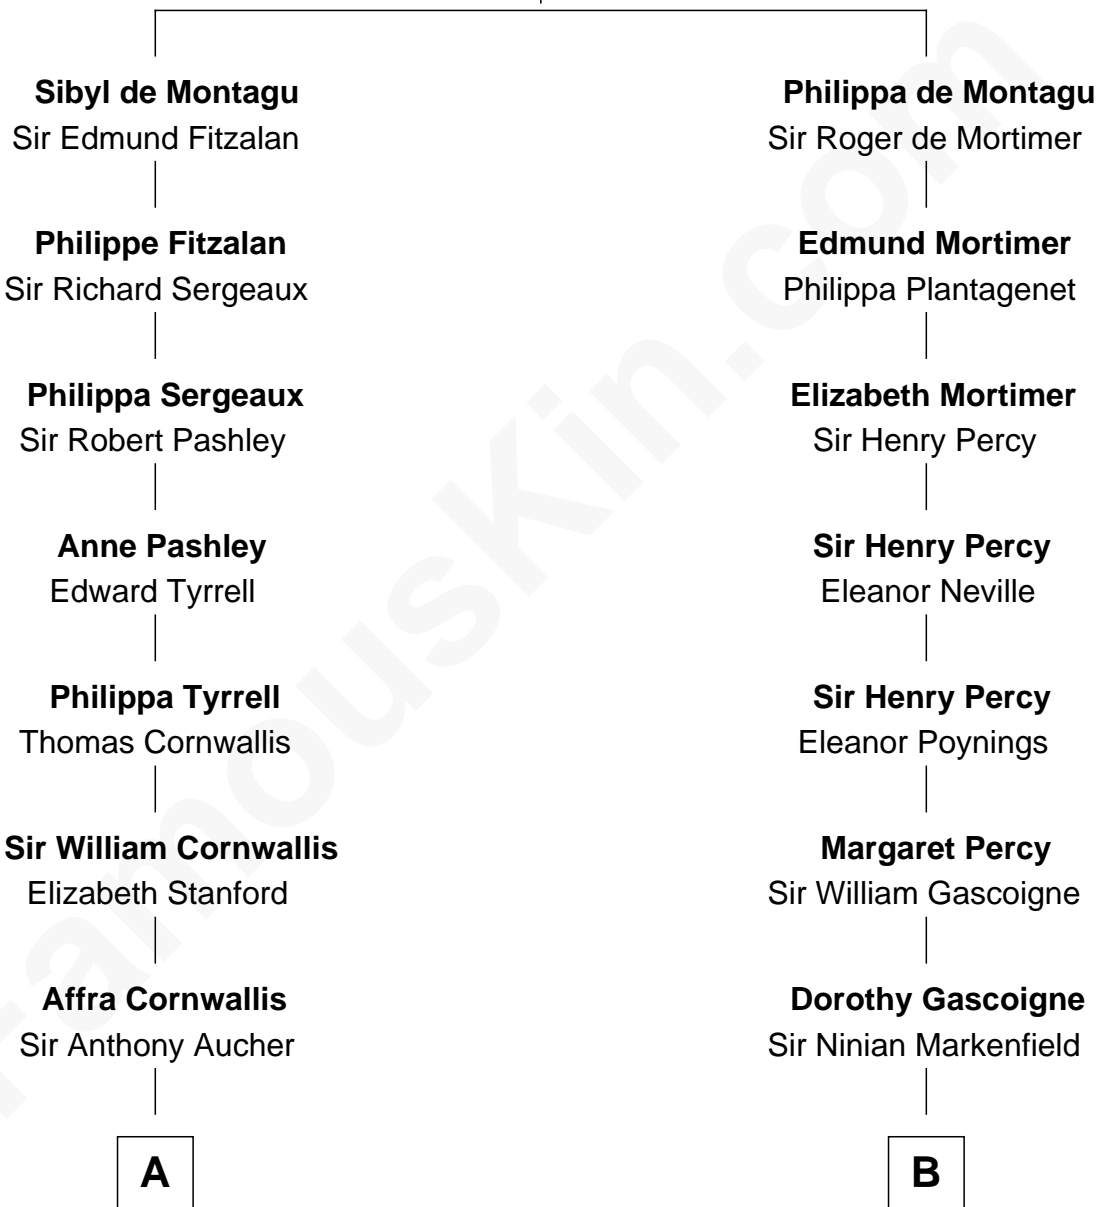

FamousKin.com Relationship Chart of

James Madison

4th U.S. President

15th cousin 3 times removed of

Horace Gray

U.S. Supreme Court Justice

William de Montagu
Katherine de Grandison

C

—
Horace Gray
Harriet Upham

—
Horace Gray
U.S. Supreme Court Justice

FamousKin.com