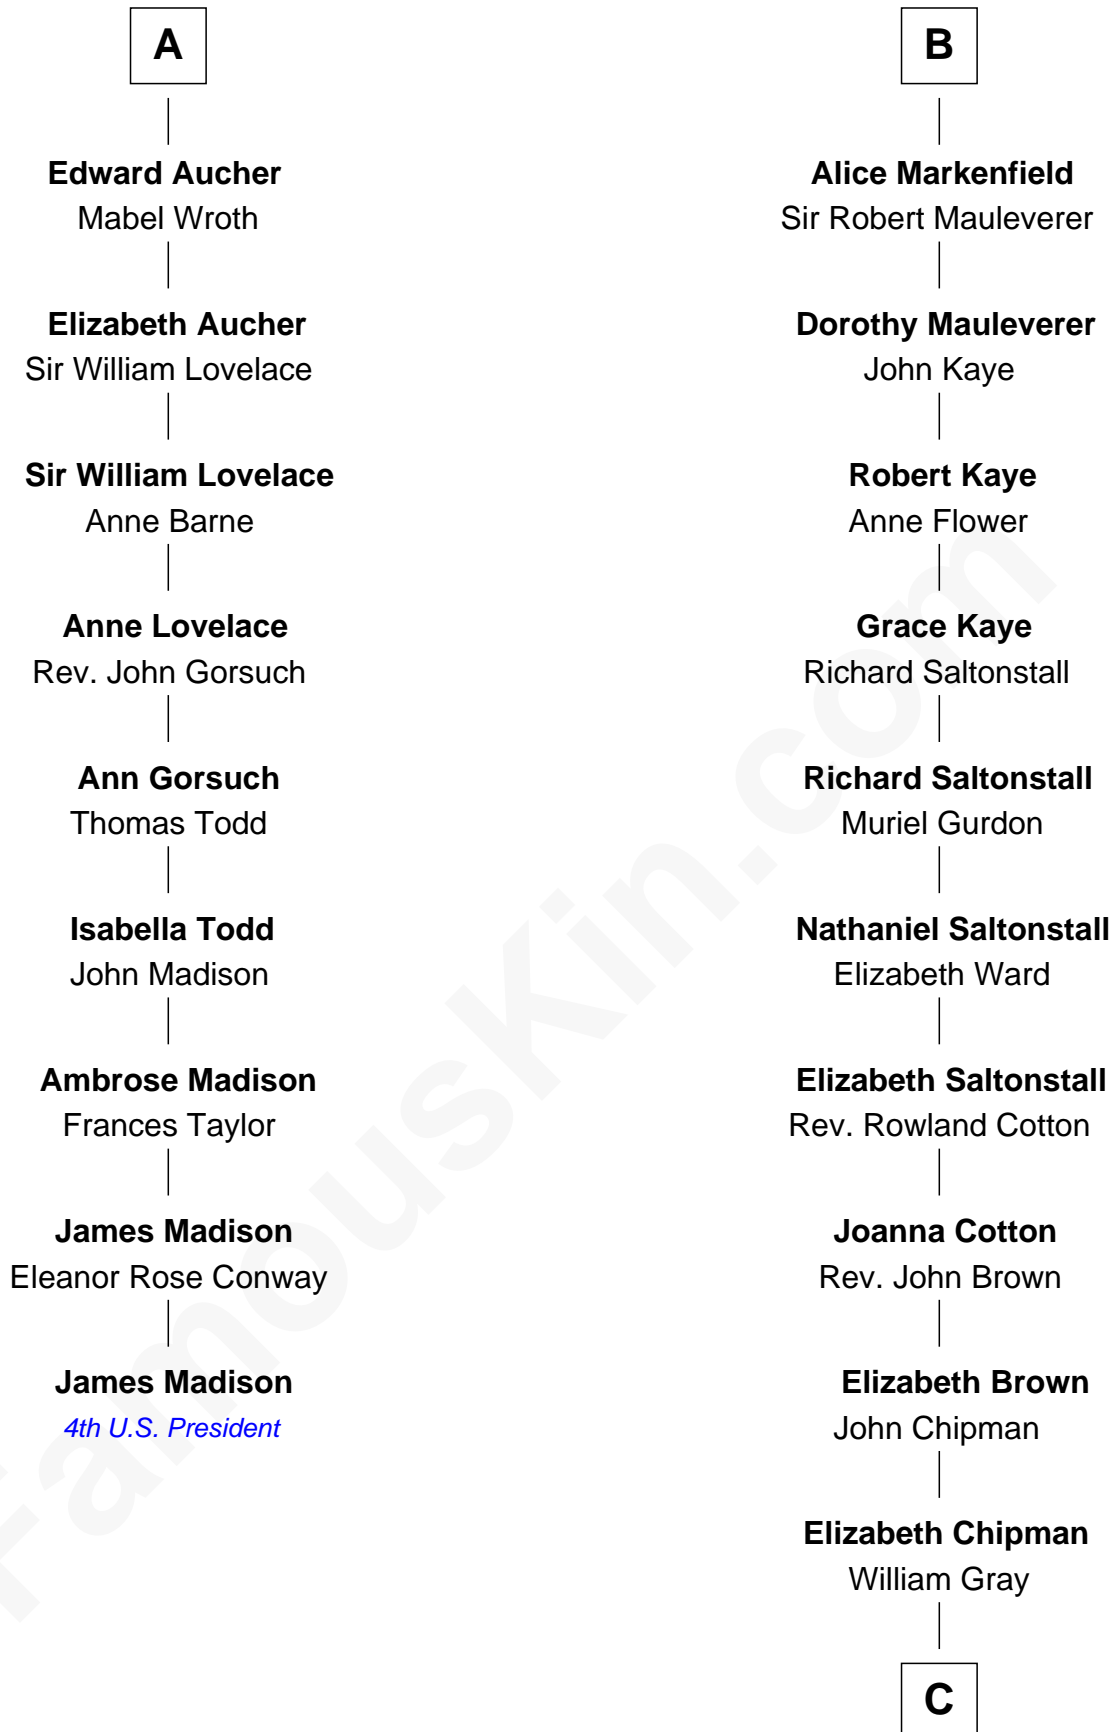

FamousKin.com Relationship Chart of

James Madison

4th U.S. President

15th cousin 3 times removed of

Horace Gray

U.S. Supreme Court Justice

William de Montagu
Katherine de Grandison

C

—
Horace Gray
Harriet Upham

—
Horace Gray
U.S. Supreme Court Justice

FamousKin.com