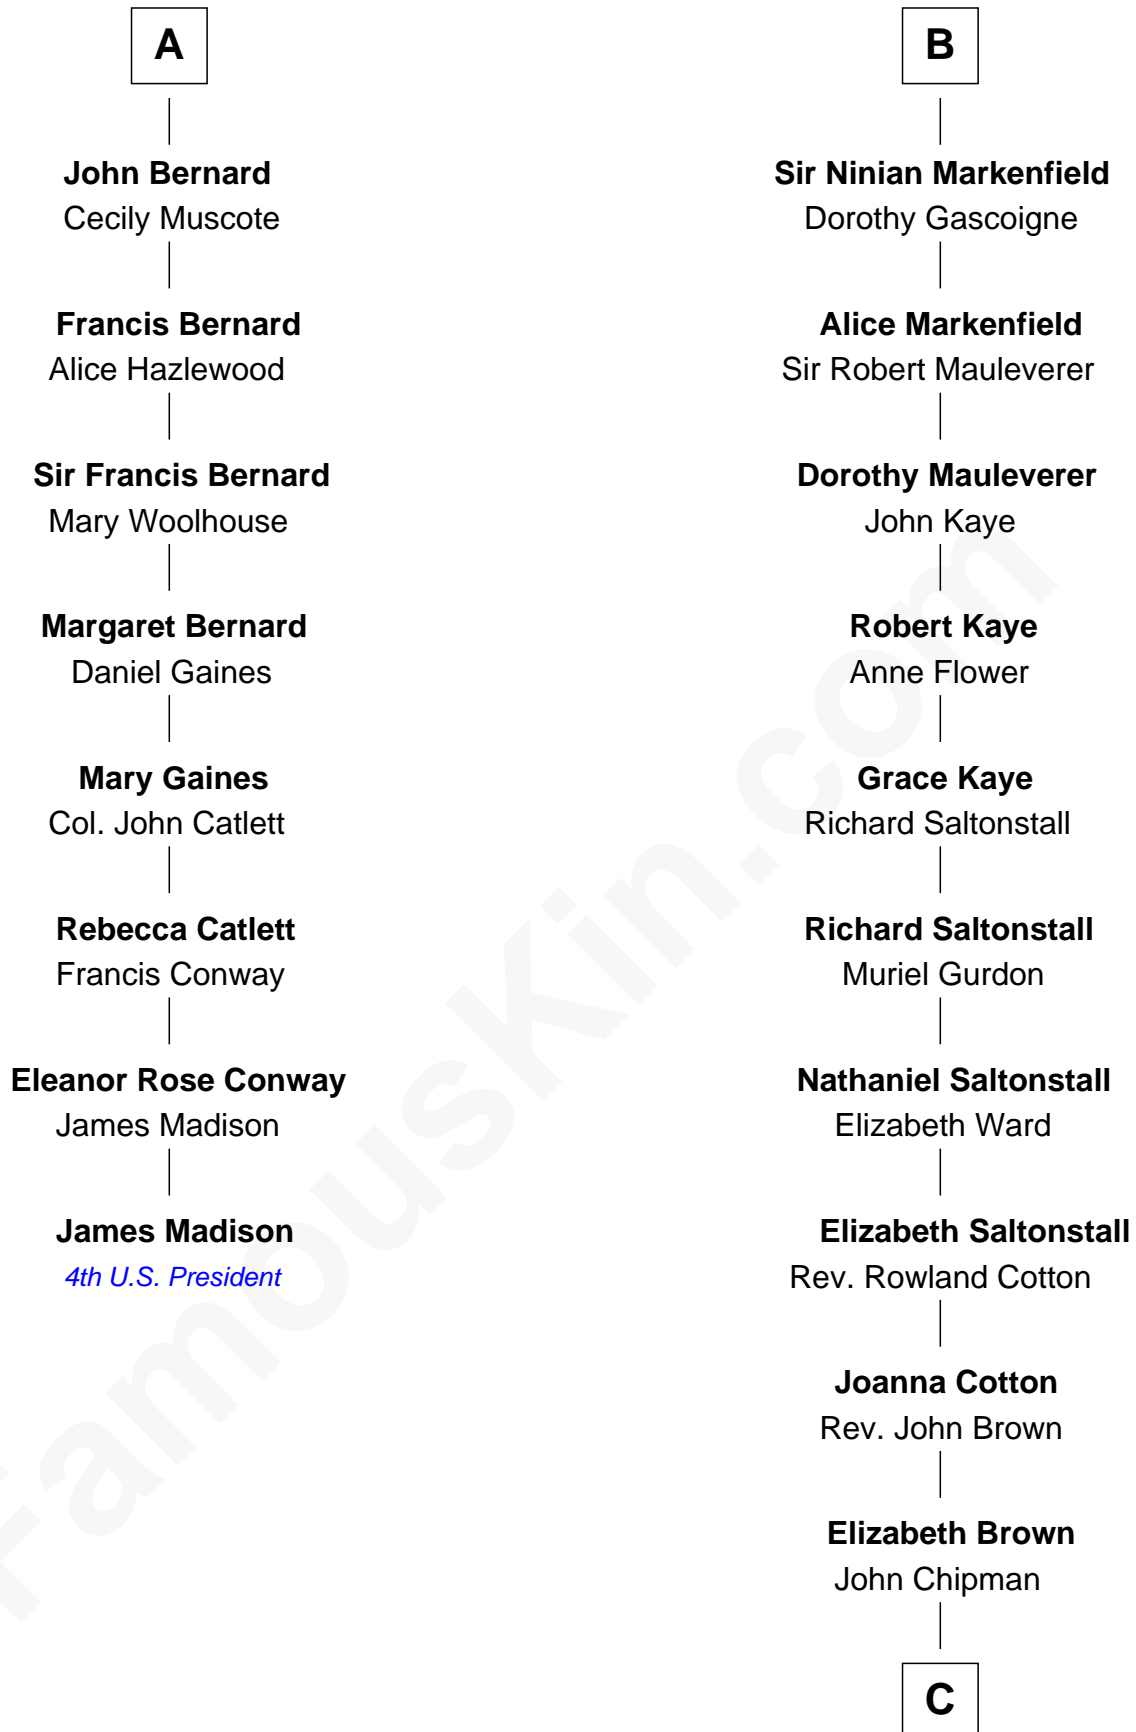

FamousKin.com Relationship Chart of

James Madison

4th U.S. President

14th cousin 5 times removed of

Horace Gray

U.S. Supreme Court Justice

Sir William le Scrope
Constance of Newsham

Sir Henry le Scrope

Margaret - - - - -

Sir Richard Scrope

Blanche de la Pole

Roger Scrope

Margaret Tiptoft

Sir Richard Scrope

Margaret de Neville

Sir Henry le Scrope

Sir Stephen le Scrope

Isabel - - - - -

Joan le Scrope

William Pert

Margaret Pert

Thomas Hopton

Sir John Hopton

Margaret Saville

Margaret Hopton

John Markenfield

Sir Thomas Markenfield

Eleanor Conyers

B

C

Elizabeth Chipman

William Gray