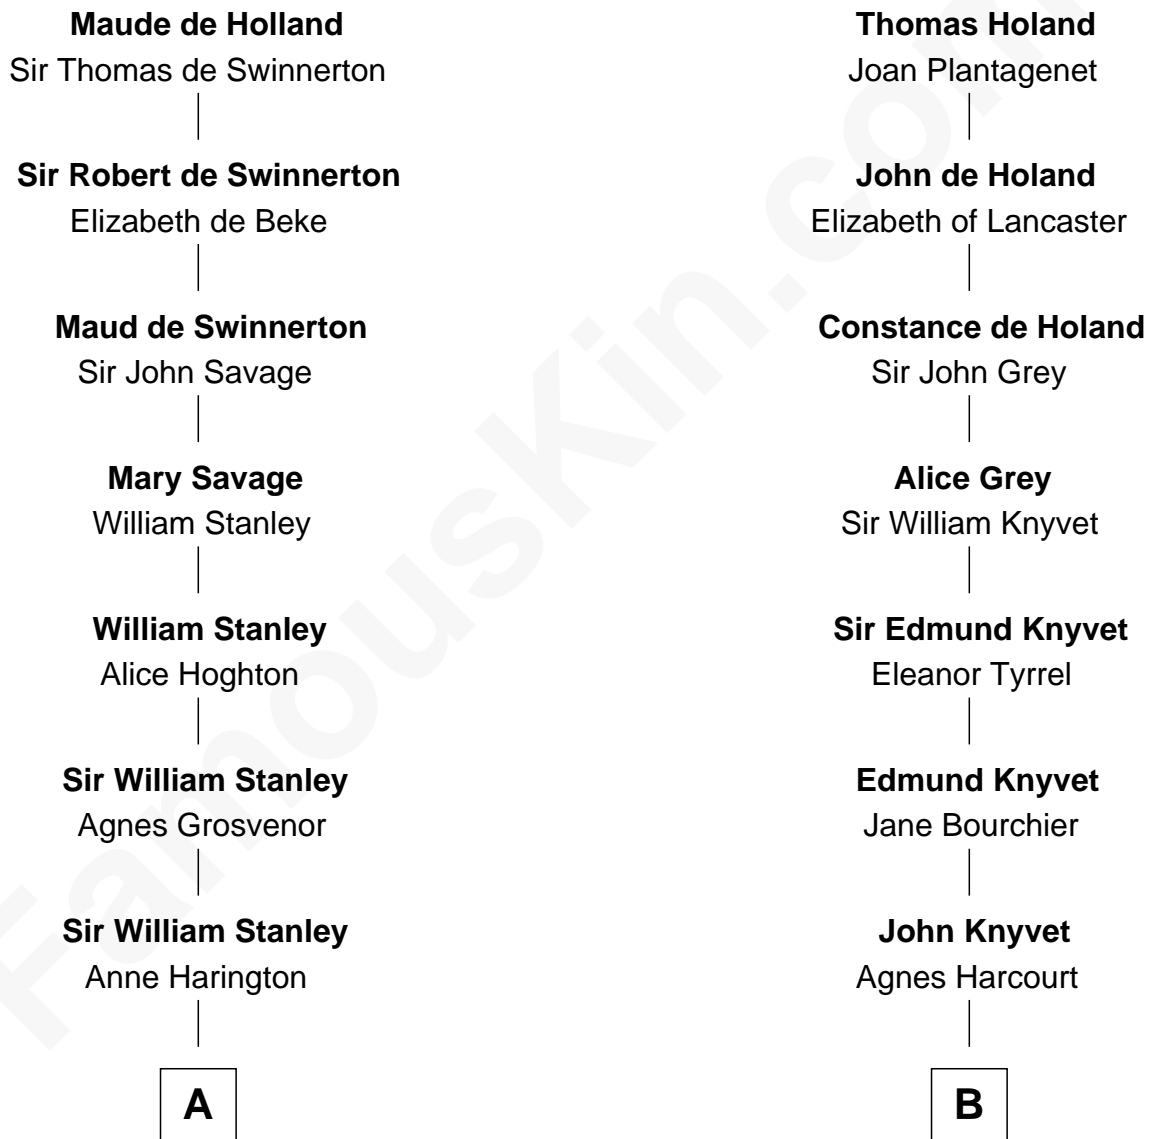

# FamousKin.com Relationship Chart of

**James Madison**

*4th U.S. President*

14th cousin 2 times removed of

**Horace Gray**

*U.S. Supreme Court Justice*

**Sir Robert de Holland**

Maude la Zouche

**A**

**Peter Stanley**  
Cecily Tarleton

**Anne Stanley**  
Edward Sutton

**Anne Sutton**  
Richard Eltonhead

**Martha Eltonhead**  
Edwin Conway

**Edwin Conway**  
Elizabeth Thornton

**Francis Conway**  
Rebecca Catlett