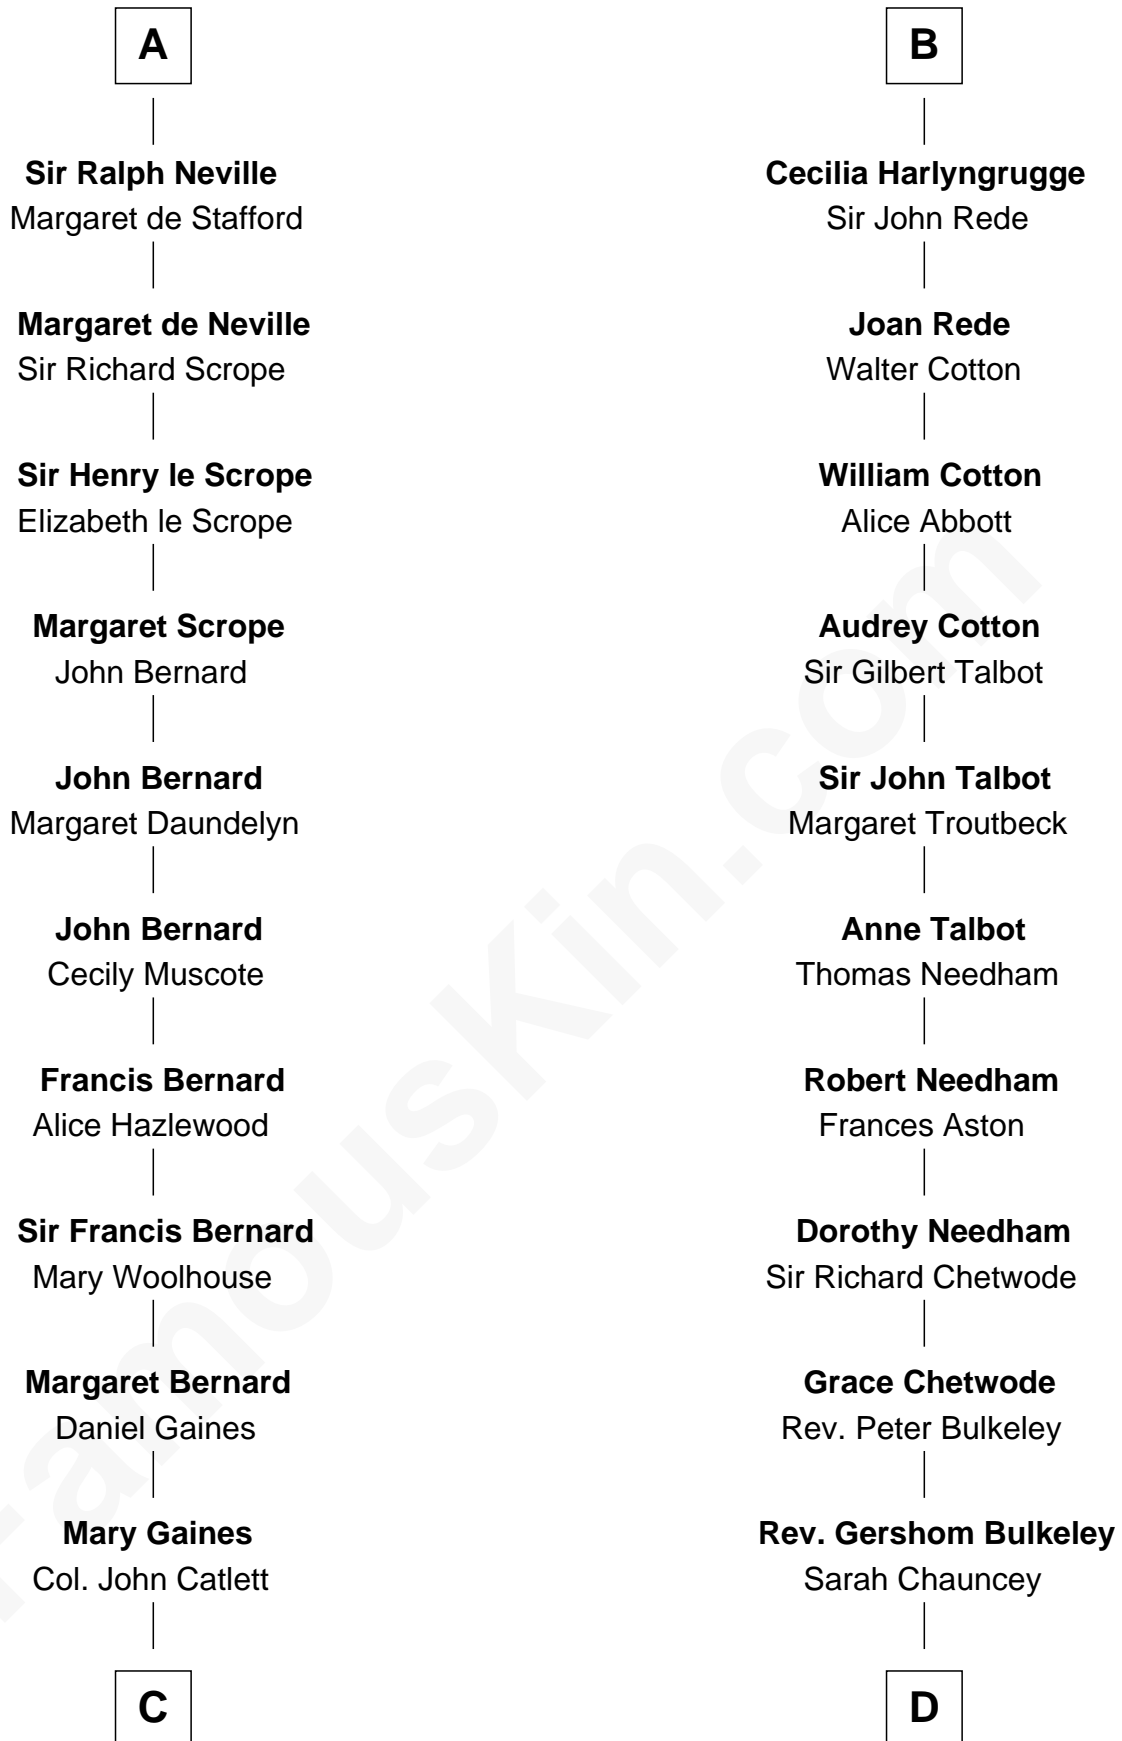

FamousKin.com Relationship Chart of

James Madison

4th U.S. President

19th cousin 2 times removed of

Eliphalet Adams Bulkeley

Founder of Aetna Insurance

Miliscent of Rethel

with husband
Richard de Camville

Ela Longespee
Sir James de Audley

William Marmion
Matilda -----

Sir Hugh I de Audley
Iseult de Mortimer

John Marmion
Margery de Nottingham

Alice de Audley
Sir Ralph de Neville

Thomas Marmion
Agnes -----

Sir John de Neville
Maude de Percy

Alice Marmion
William Harlyngrugge

A

B

C

Rebecca Catlett

Francis Conway

Eleanor Rose Conway

James Madison