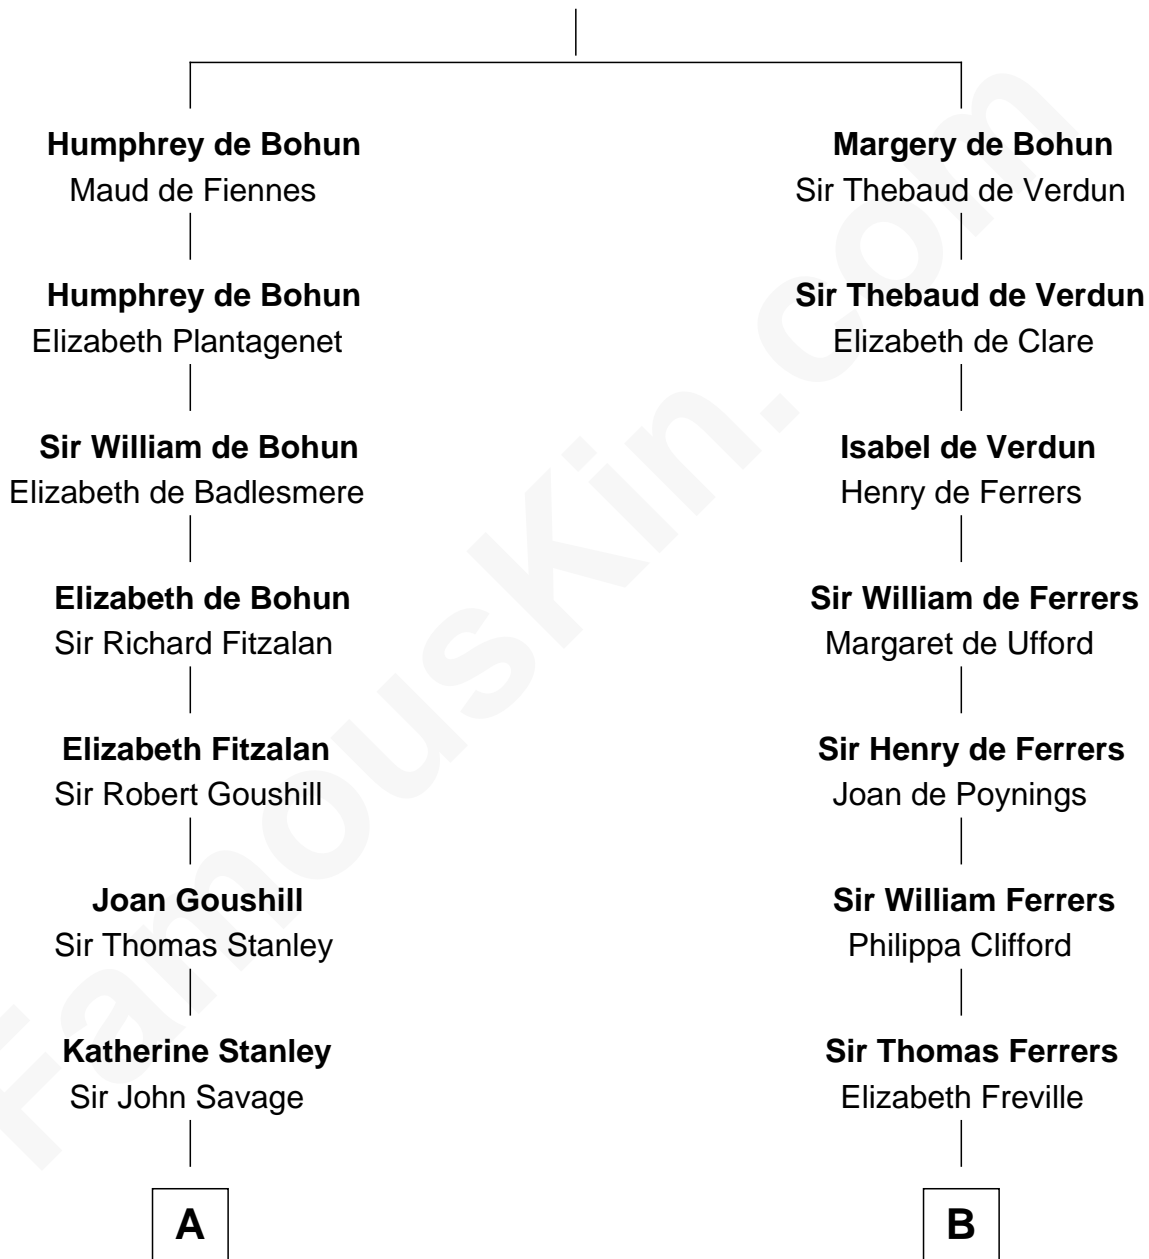

FamousKin.com Relationship Chart of

James Madison

4th U.S. President

16th cousin 3 times removed of

Susan B. Anthony

Women's Rights Advocate

Sir Humphrey de Bohun

Eleanor de Braiose

C

Humphrey Anthony

Hannah Lapham

Daniel Anthony

Lucy Read

Susan B. Anthony

Women's Rights Advocate

FamousKin.com