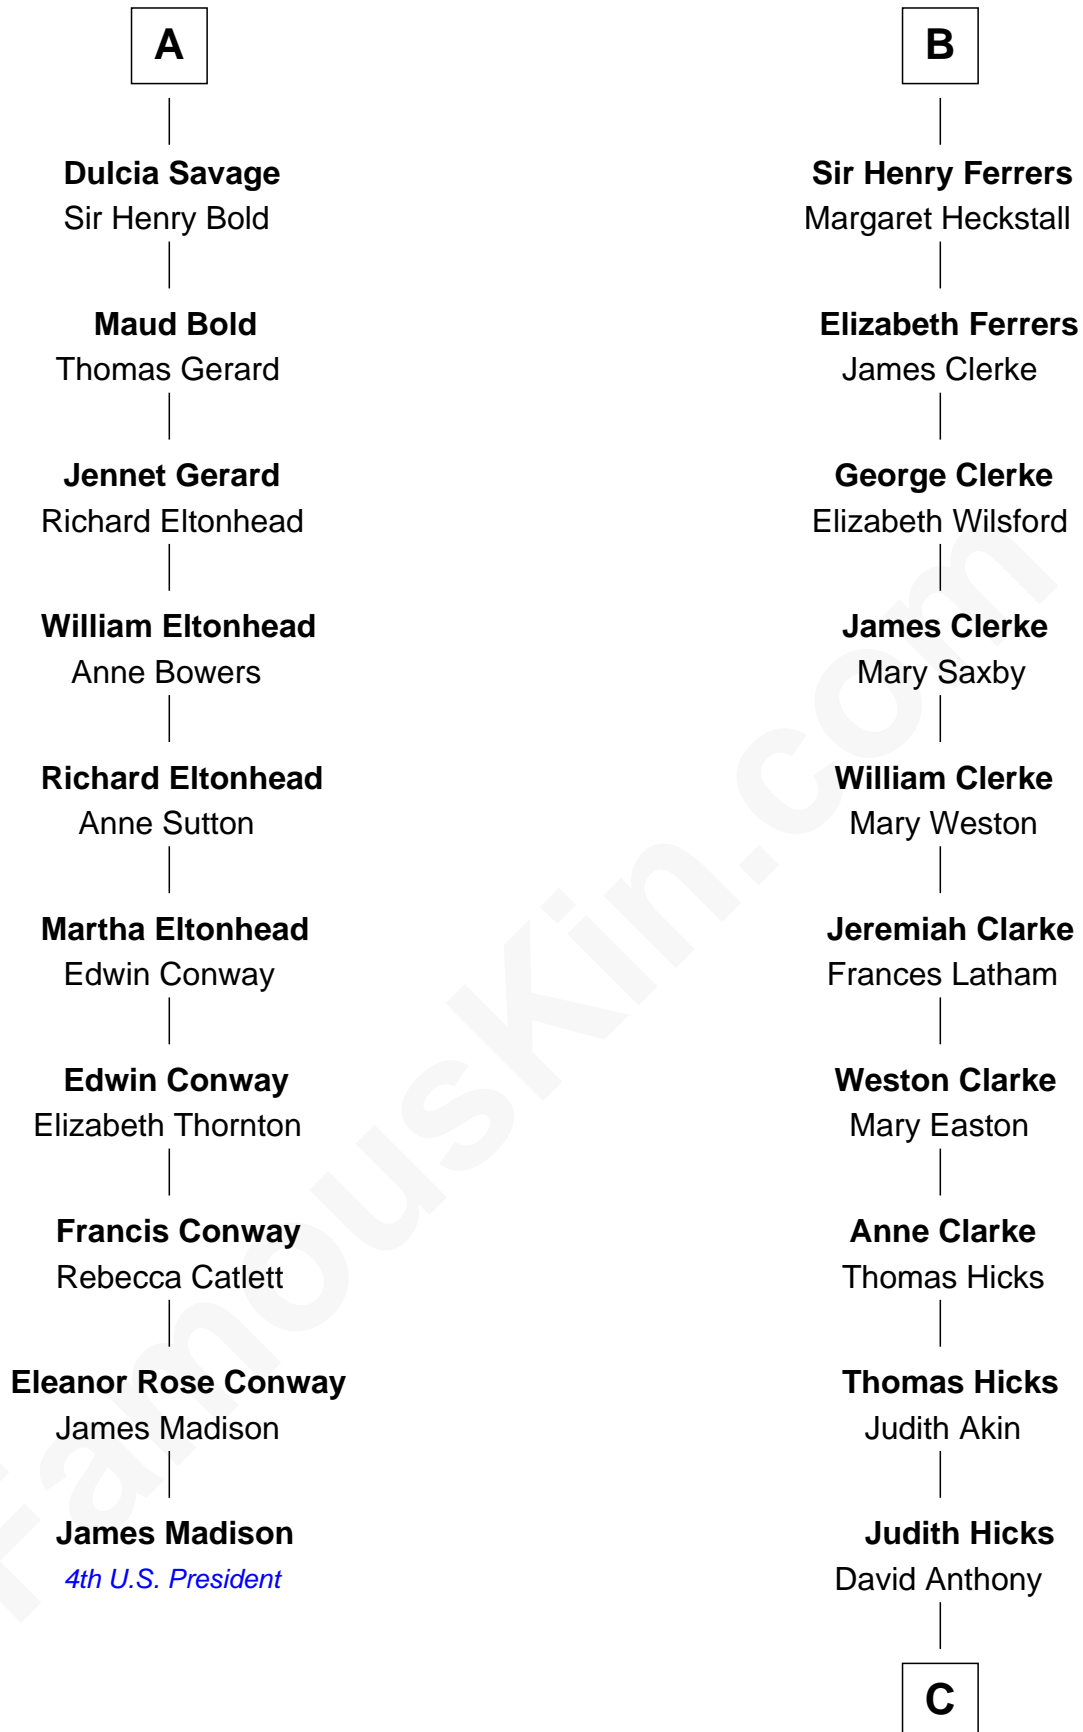

FamousKin.com Relationship Chart of

James Madison

4th U.S. President

16th cousin 3 times removed of

Susan B. Anthony

Women's Rights Advocate

Sir Humphrey de Bohun

Eleanor de Braiose

C

Humphrey Anthony

Hannah Lapham

Daniel Anthony

Lucy Read

Susan B. Anthony

Women's Rights Advocate

FamousKin.com