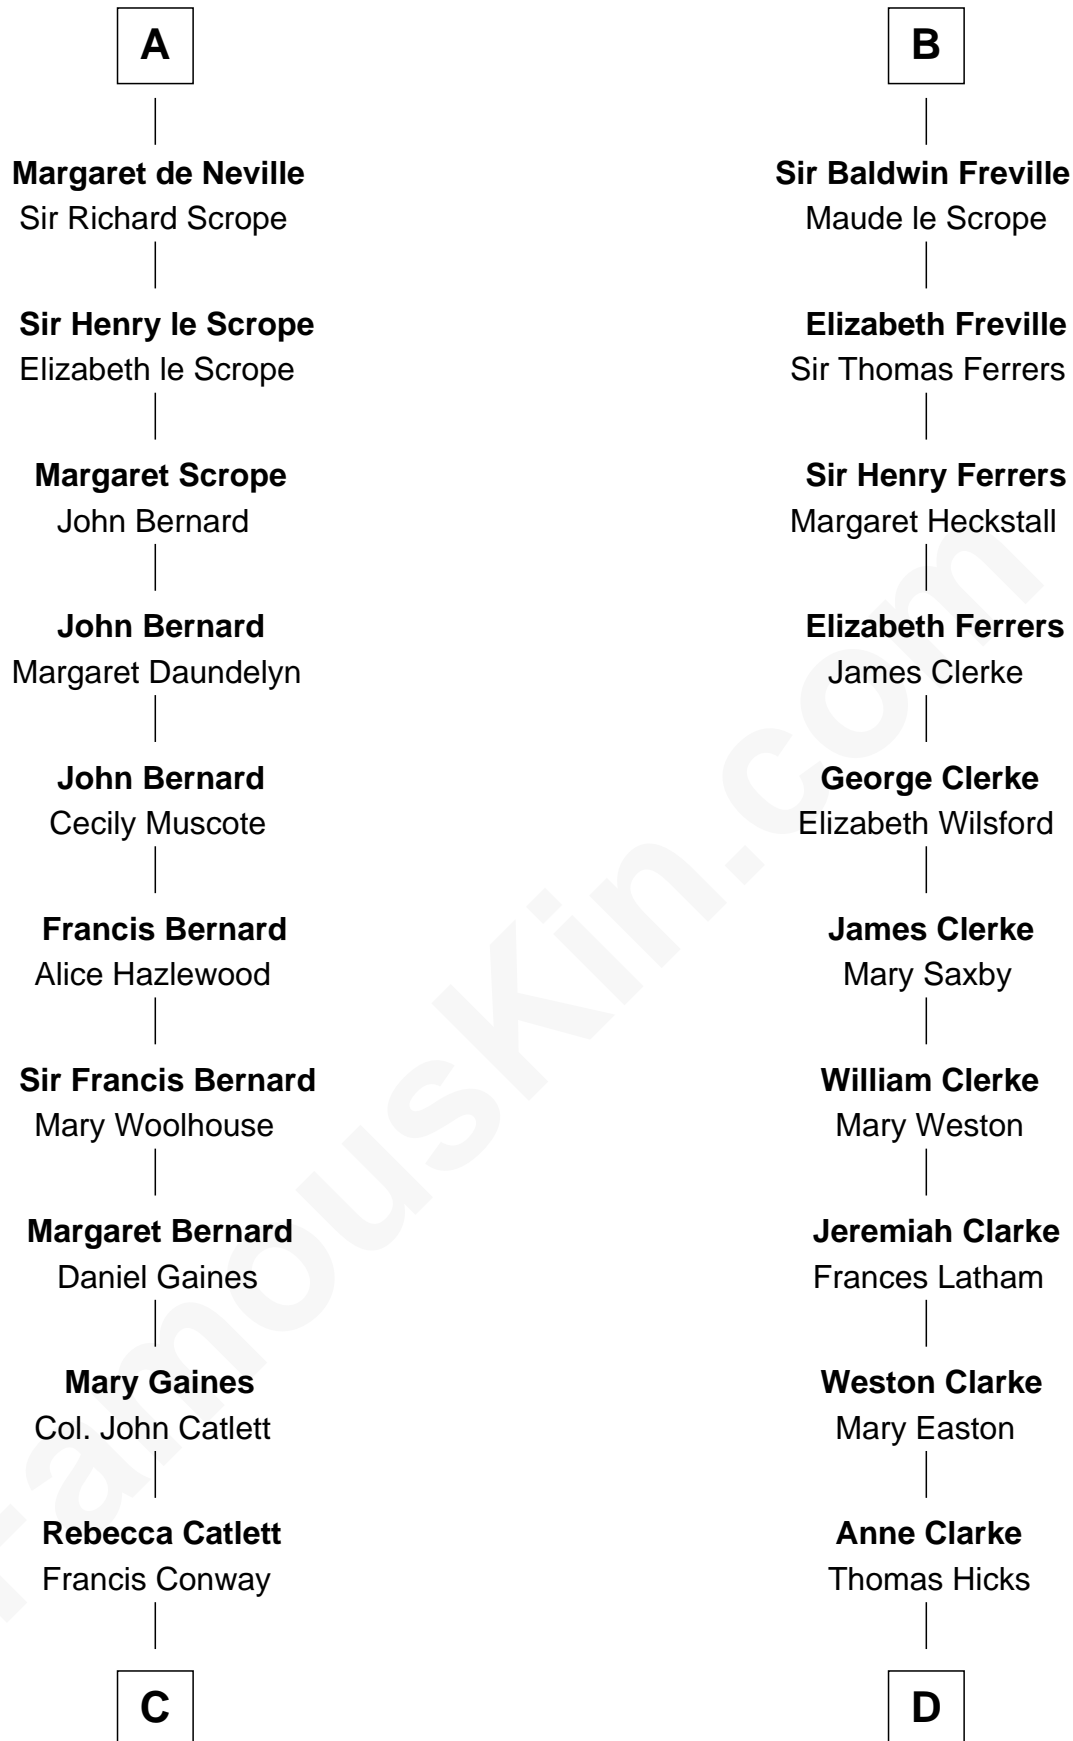

FamousKin.com Relationship Chart of

James Madison

4th U.S. President

18th cousin 3 times removed of

Susan B. Anthony

Women's Rights Advocate

William FitzPatrick

Eleonore de Vitre

C

Eleanor Rose Conway

James Madison

James Madison

4th U.S. President

D

Thomas Hicks

Judith Akin