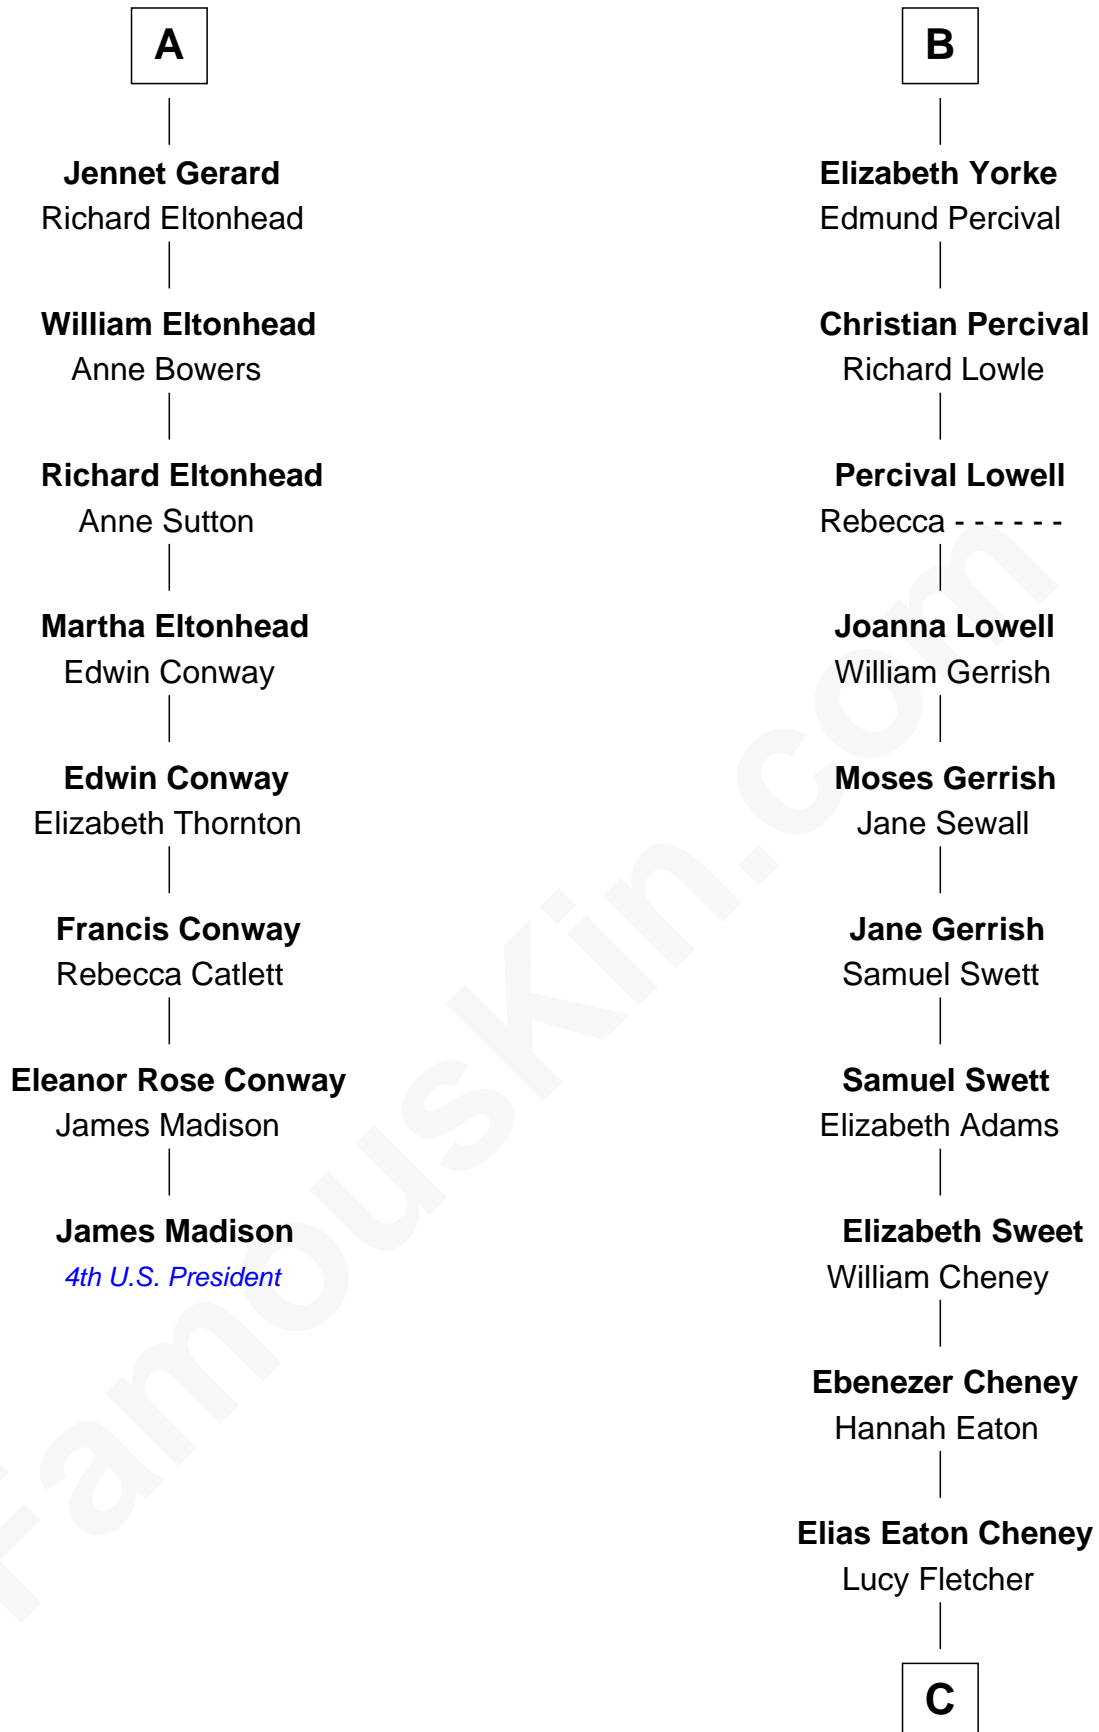

FamousKin.com Relationship Chart of

James Madison

4th U.S. President

14th cousin 6 times removed of

Dick Cheney

46th U.S. Vice-President

Humphrey de Bohun

Elizabeth Plantagenet

Sir William de Bohun
Elizabeth de Badlesmere

Elizabeth de Bohun
Sir Richard Fitzalan

Elizabeth Fitzalan
Sir Robert Goushill

Joan Goushill
Sir Thomas Stanley

Katherine Stanley
Sir John Savage

Dulcia Savage
Sir Henry Bold

Sir Hugh Luttrell
Margaret Hill

Eleanor Luttrell
Roger Yorke

B

C

Samuel Fletcher Cheney

Ella A. Phillips

Thomas Herbert Cheney

Margaret E. Tyler