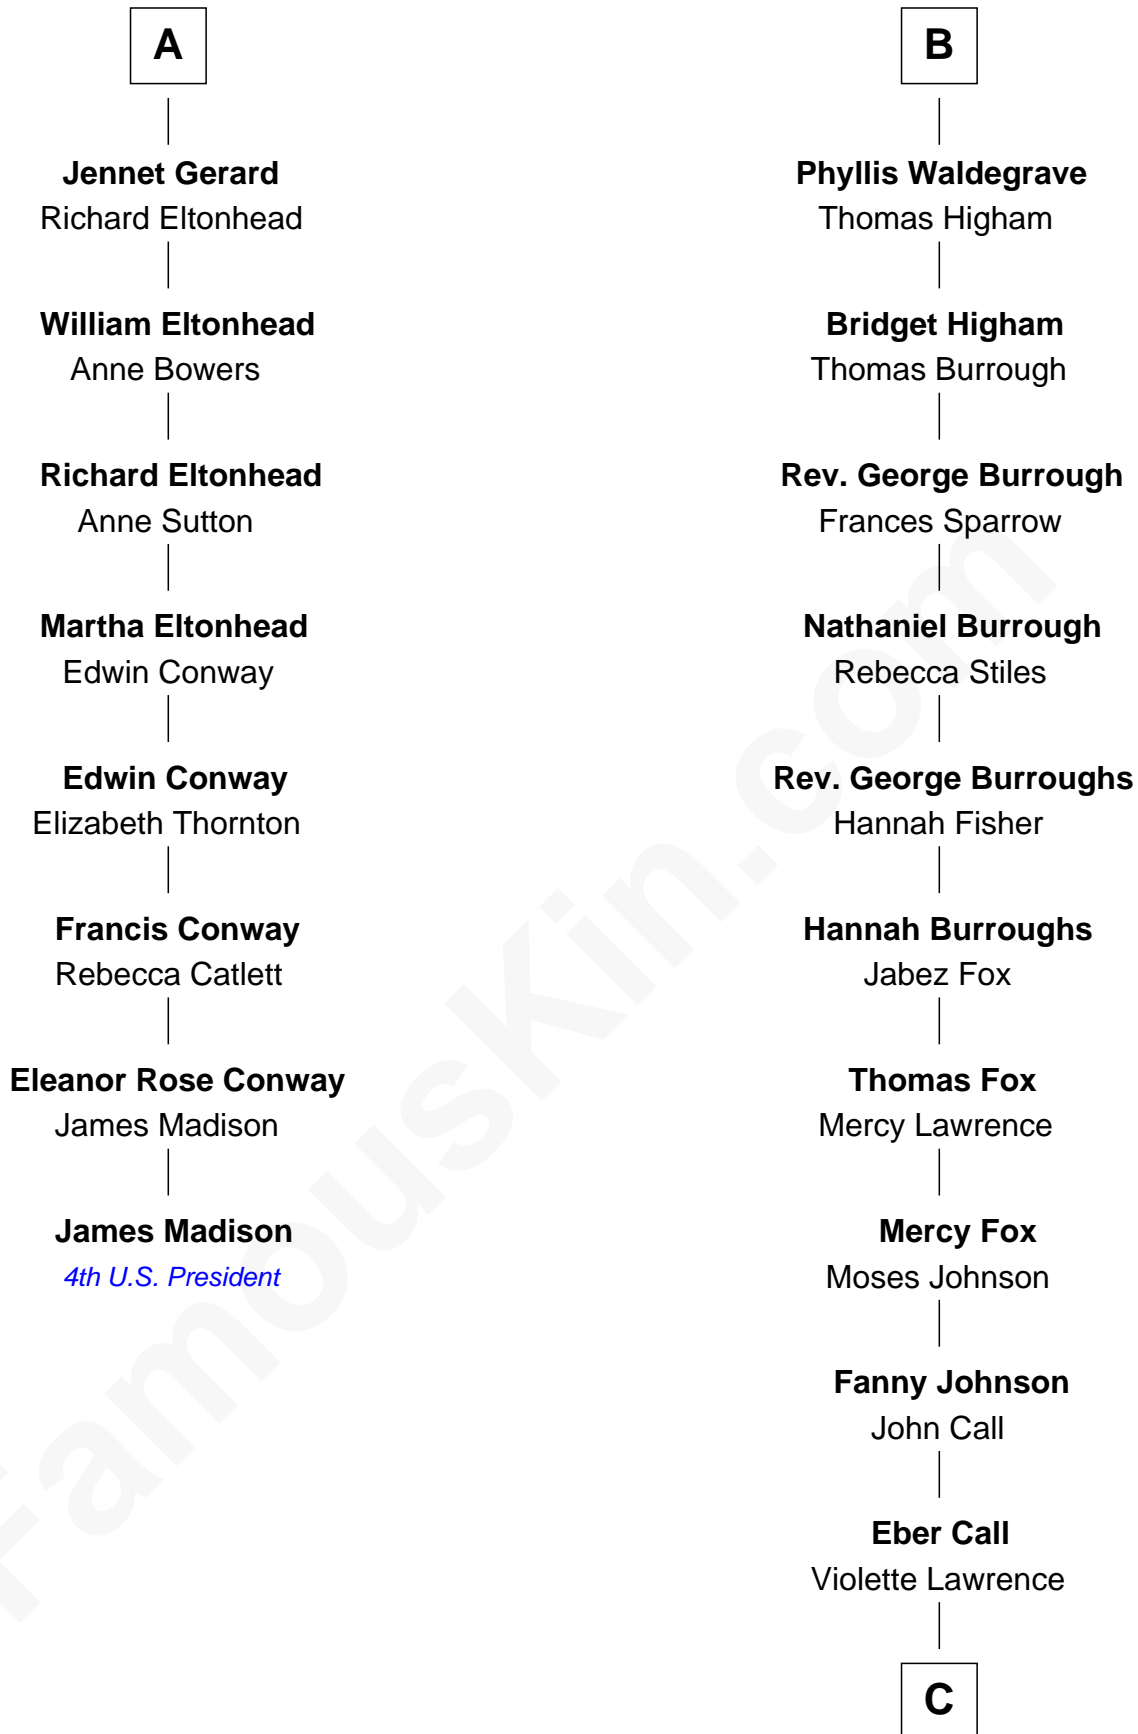

FamousKin.com Relationship Chart of

James Madison

4th U.S. President

14th cousin 5 times removed of

Walt Disney

Co-Founder of The Walt Disney Company

Bartholomew de Badlesmere

Margaret de Clare

Katherine Stanley

Sir John Savage

Dulcia Savage

Sir Henry Bold

Maud Bold

Thomas Gerard

A

Margaret de Badlesmere

Sir John de Tivetot

Sir Robert de Tivetot

Margaret Deincourt

Elizabeth de Tivetot

Sir Philip le Despencer

Margery Despencer

Sir Roger Wentworth

Henry Wentworth

Elizabeth Howard

Margery Wentworth

Sir William Waldegrave

George Waldegrave

Anne Drury

B

C

Charles Call
Henrietta Gross