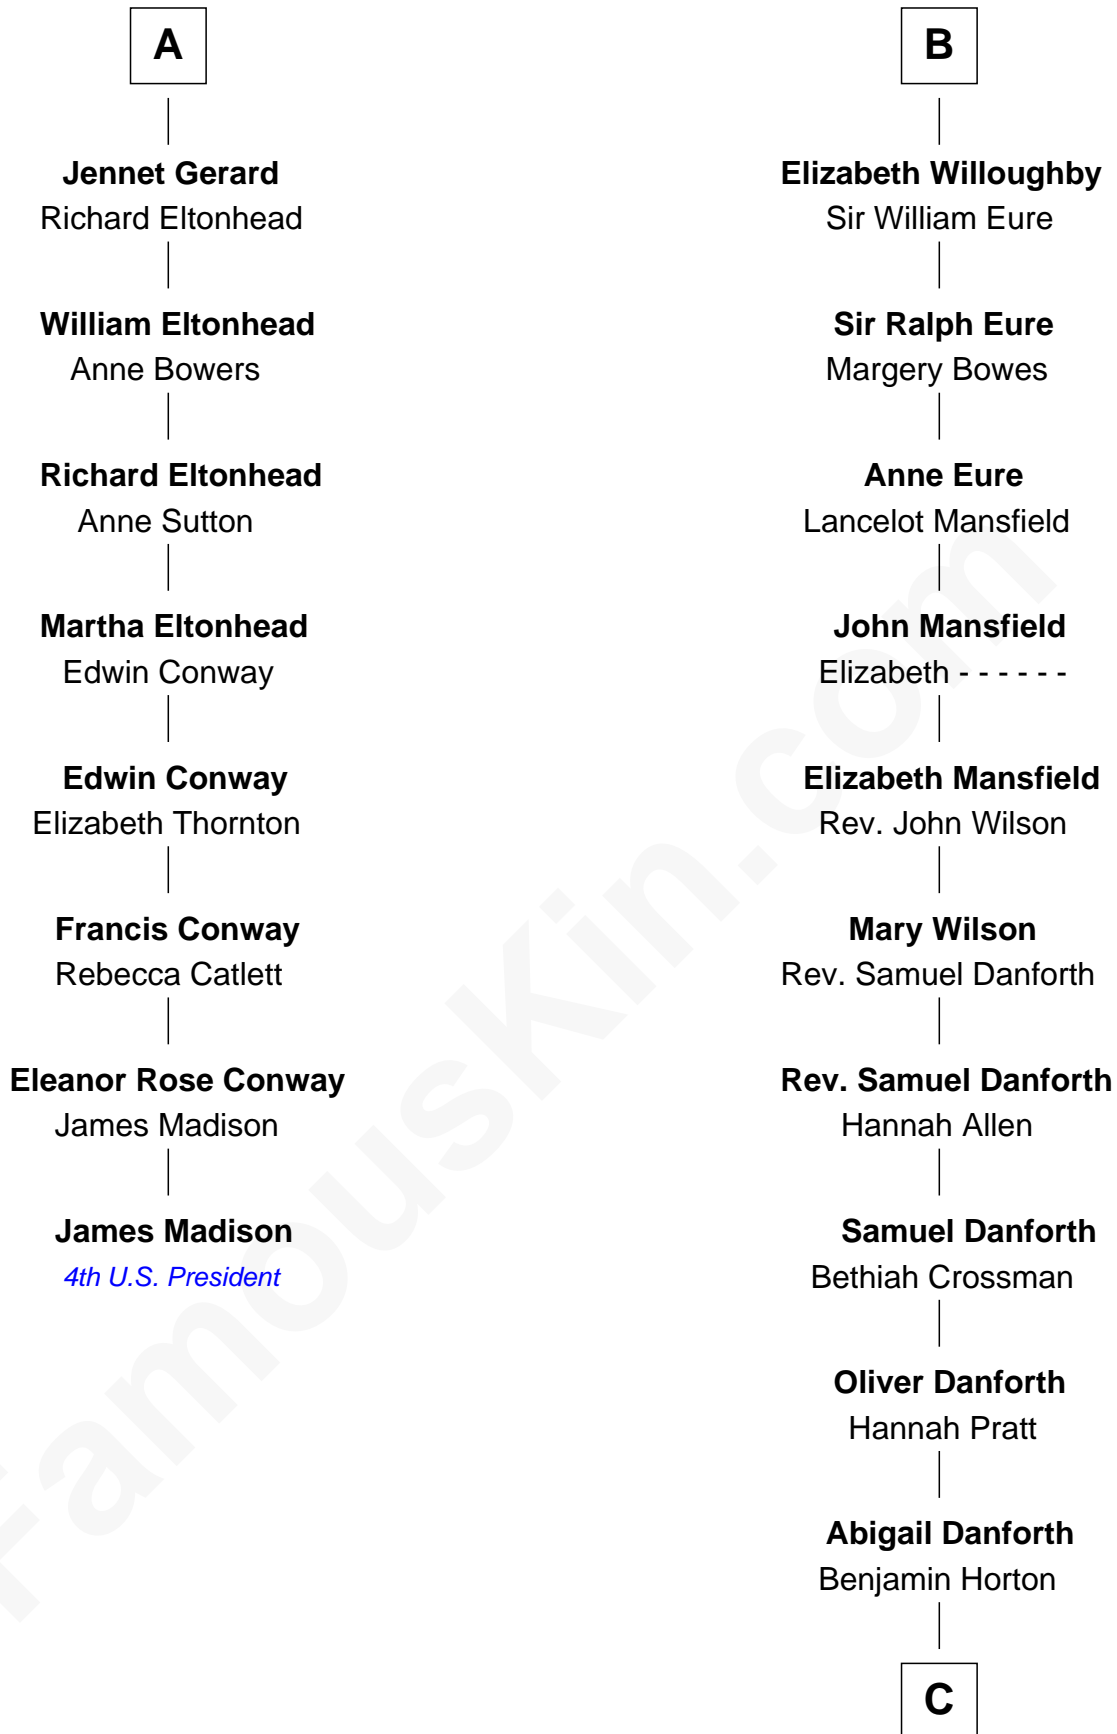

FamousKin.com Relationship Chart of

James Madison

4th U.S. President

14th cousin 6 times removed of

E. C. Segar

Cartoonist (Popeye creator)

Henry Plantagenet

Maud de Chaworth

Eleanor Plantagenet

Richard Fitzalan

Sir Richard Fitzalan

Elizabeth de Bohun

Elizabeth Fitzalan

Sir Robert Goushill

Joan Goushill

Sir Thomas Stanley

John de Mowbray

John de Mowbray

Elizabeth de Segrave

Eleanor de Mowbray

John de Welles

Eudo de Welles

Maud de Greystoke

Sir Lionel de Welles

Joan de Waterton

Cecily de Welles

Sir Robert Willoughby

Sir Christopher Willoughby

Margaret Jenney

B

E. C. Segar photo by [U. S. War Stamp Council](#)