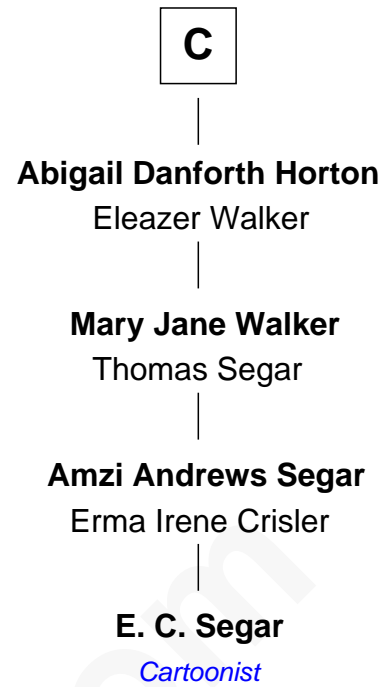

# FamousKin.com Relationship Chart of

**James Madison**

*4th U.S. President*

14th cousin 6 times removed of

**E. C. Segar**

*Cartoonist (Popeye creator)*

**Sir William le Scrope**  
Constance of Newsham

**Sir Henry le Scrope**

Margaret - - - - -

**Sir Richard Scrope**

Blanche de la Pole

**Roger Scrope**

Margaret Tiptoft

**Sir Richard Scrope**

Margaret de Neville

**Sir Henry le Scrope**

**Henry Scrope**

Joan - - - - -

**Joan Scrope**

Henry Fitzhugh

**Henry FitzHugh**

Elizabeth Grey

**Sir William FitzHugh**

Margery Willoughby

**Maud FitzHugh**

Sir William Bowes

**Sir Ralph Bowes**

Margery Conyers

**B**

E. C. Segar photo by [U. S. War Stamp Council](#)