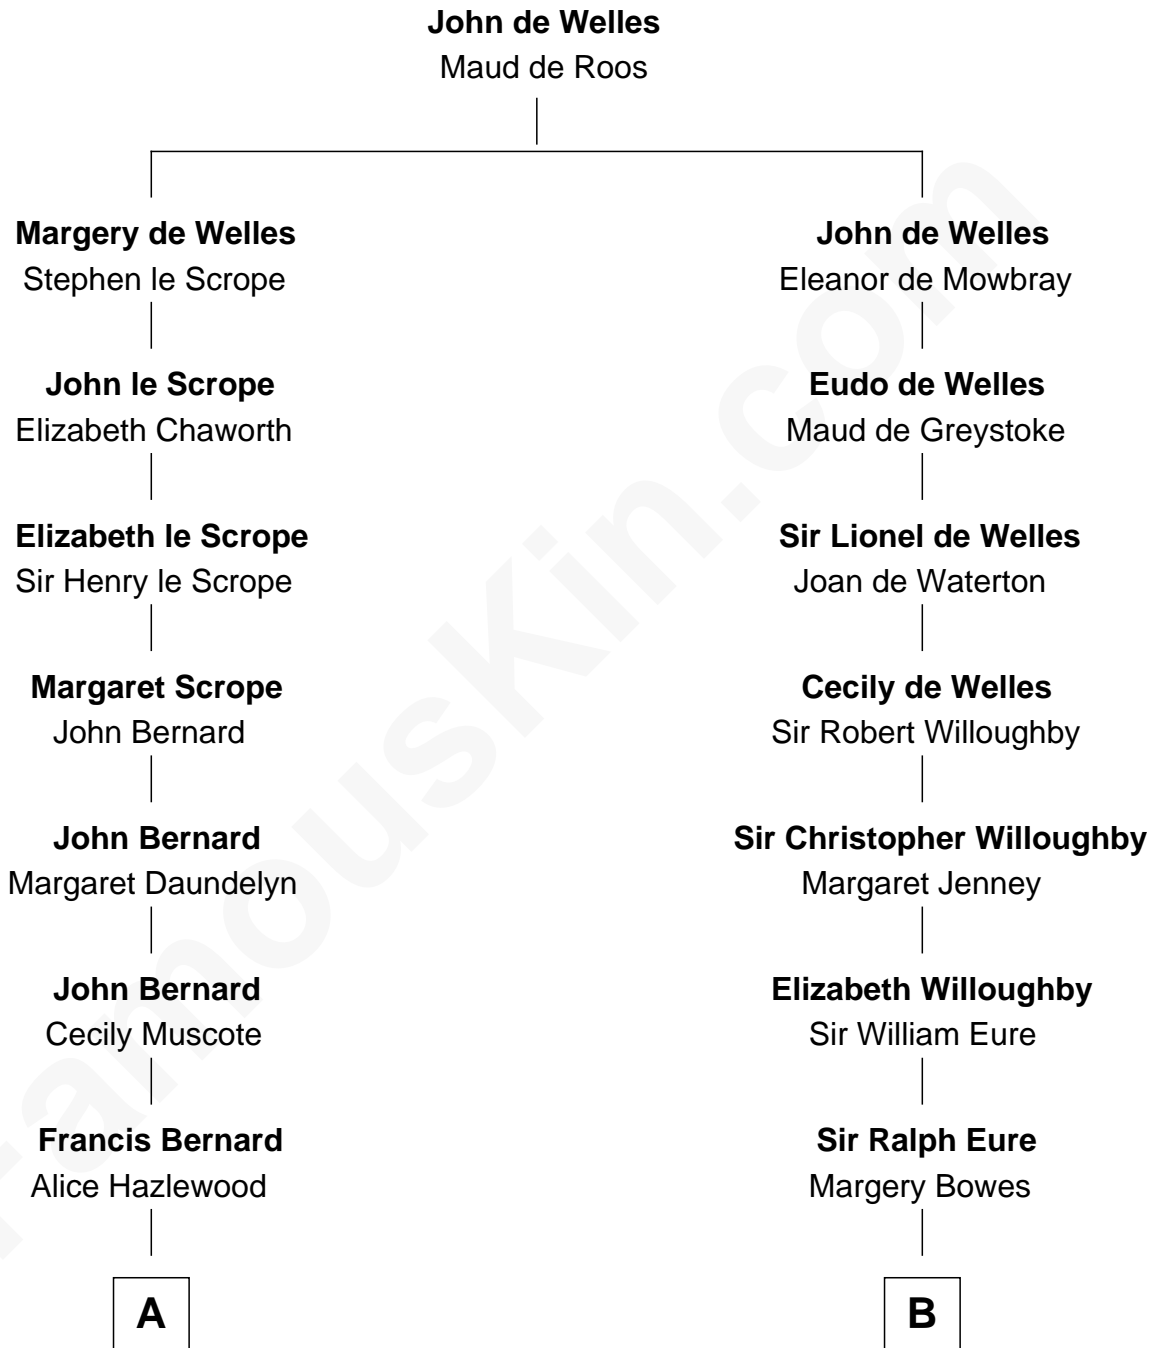

# FamousKin.com Relationship Chart of

**James Madison**

*4th U.S. President*

12th cousin 6 times removed of

**E. C. Segar**

*Cartoonist (Popeye creator)*

**C**

**Amzi Andrews Segar**

Erma Irene Crisler

**E. C. Segar**

*Cartoonist*

FamousKin.com