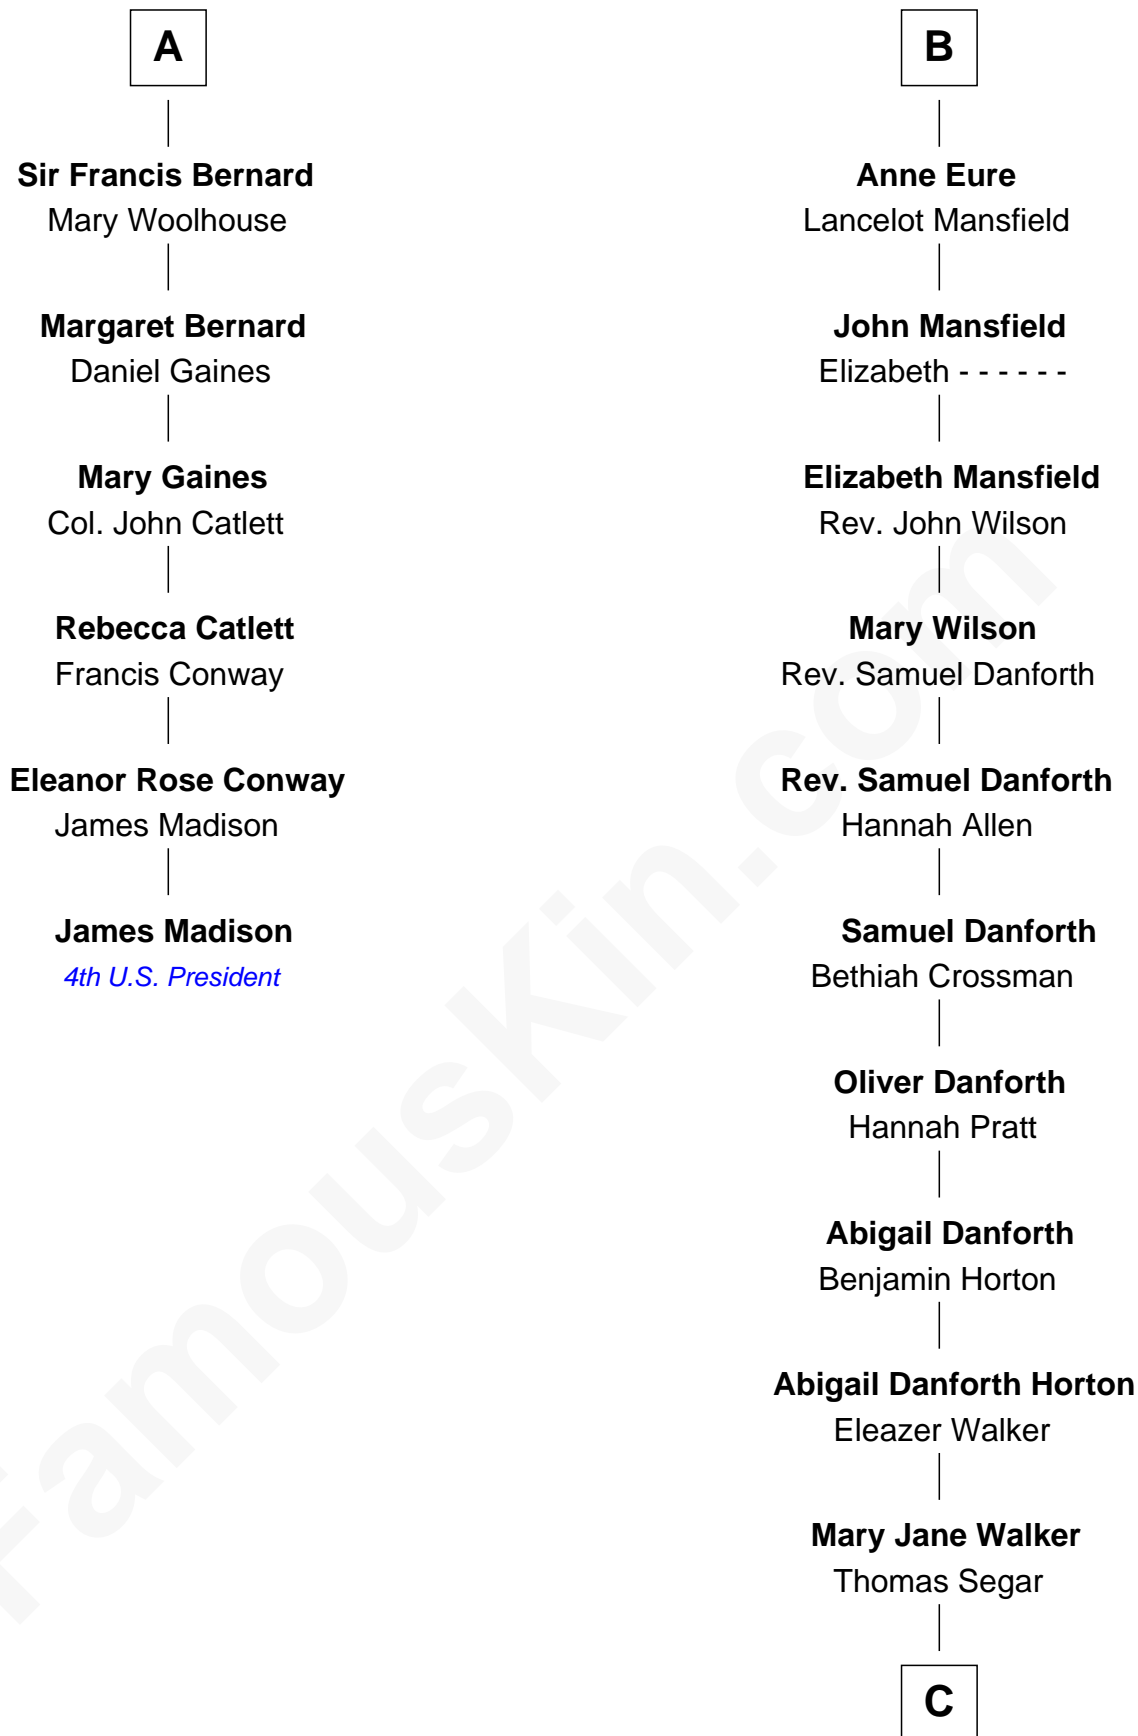

# FamousKin.com Relationship Chart of

**James Madison**

*4th U.S. President*

12th cousin 6 times removed of

**E. C. Segar**

*Cartoonist (Popeye creator)*

**C**

**Amzi Andrews Segar**

Erma Irene Crisler

**E. C. Segar**

*Cartoonist*

FamousKin.com