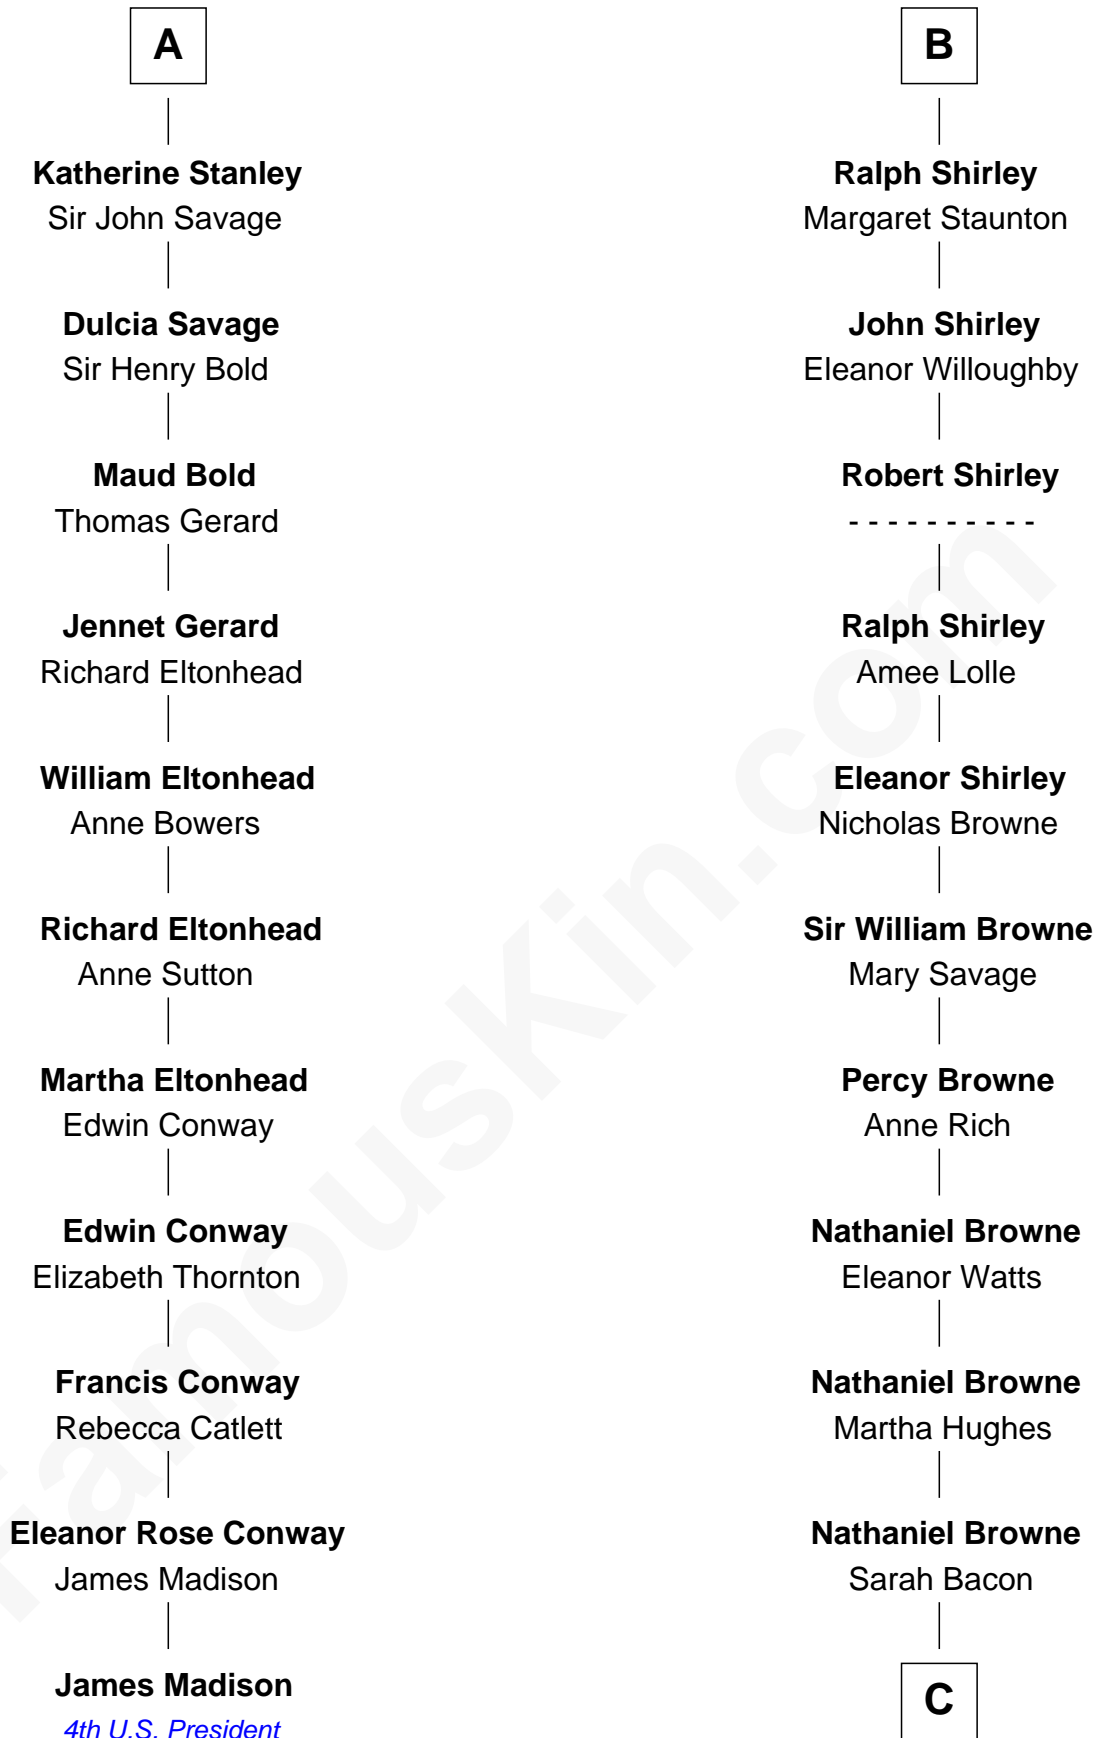

# FamousKin.com Relationship Chart of

**James Madison**

*4th U.S. President*

17th cousin 4 times removed of

**William Henry Moore**

*Co-Founder, U.S. Steel and Nabisco*

**John, King of England**

Isabelle of Angoulême

-----

**Sir Richard of Cornwall**

Joan -----

**Joan of Cornwall**

Sir John Howard

**Sir John Howard**

Alice de Bois

**Joan Howard**

Sir Peter de Brewes

**Beatrice Brewes**

Sir Hugh Shirley

**Sir Ralph Shirley**

Joan Basset

**B**

**C**

**Sarah Browne**  
George Beckwith

**George Beckwith**  
Rachel Marsh

**George Beckwith**  
Mary Bradley

**Rachael Arvilla Beckwith**  
Nathaniel Ford Moore

**William Henry Moore**  
*Co-Founder, U.S. Steel and Nabisco*

FamousKin.com