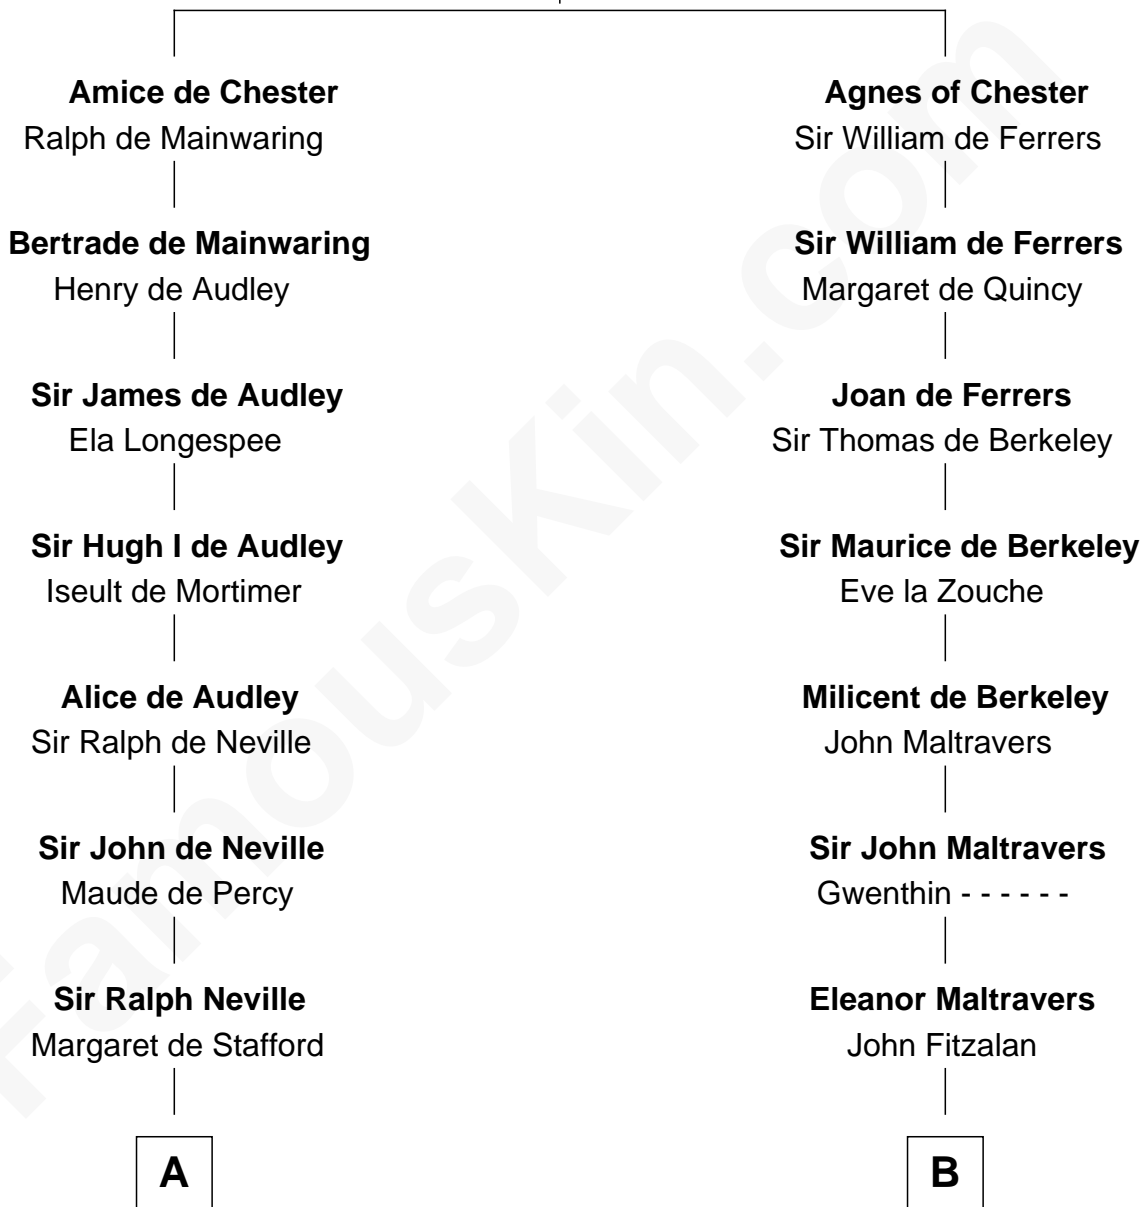

FamousKin.com Relationship Chart of

James Madison

4th U.S. President

18th cousin 3 times removed of

Melville Fuller

8th Chief Justice of the U.S. Supreme Court

Hugh de Kevelioc

with wife

with wife

Bertrade de Montfort

C

Eleanor Rose Conway

James Madison

James Madison

4th U.S. President

D

Samuel Coney

Rebecca Guild

Daniel Coney

Susanna Curtis

Paulina Bass Coney

Nathan Weston

Catherine Martin Weston

Frederick Augustus Fuller