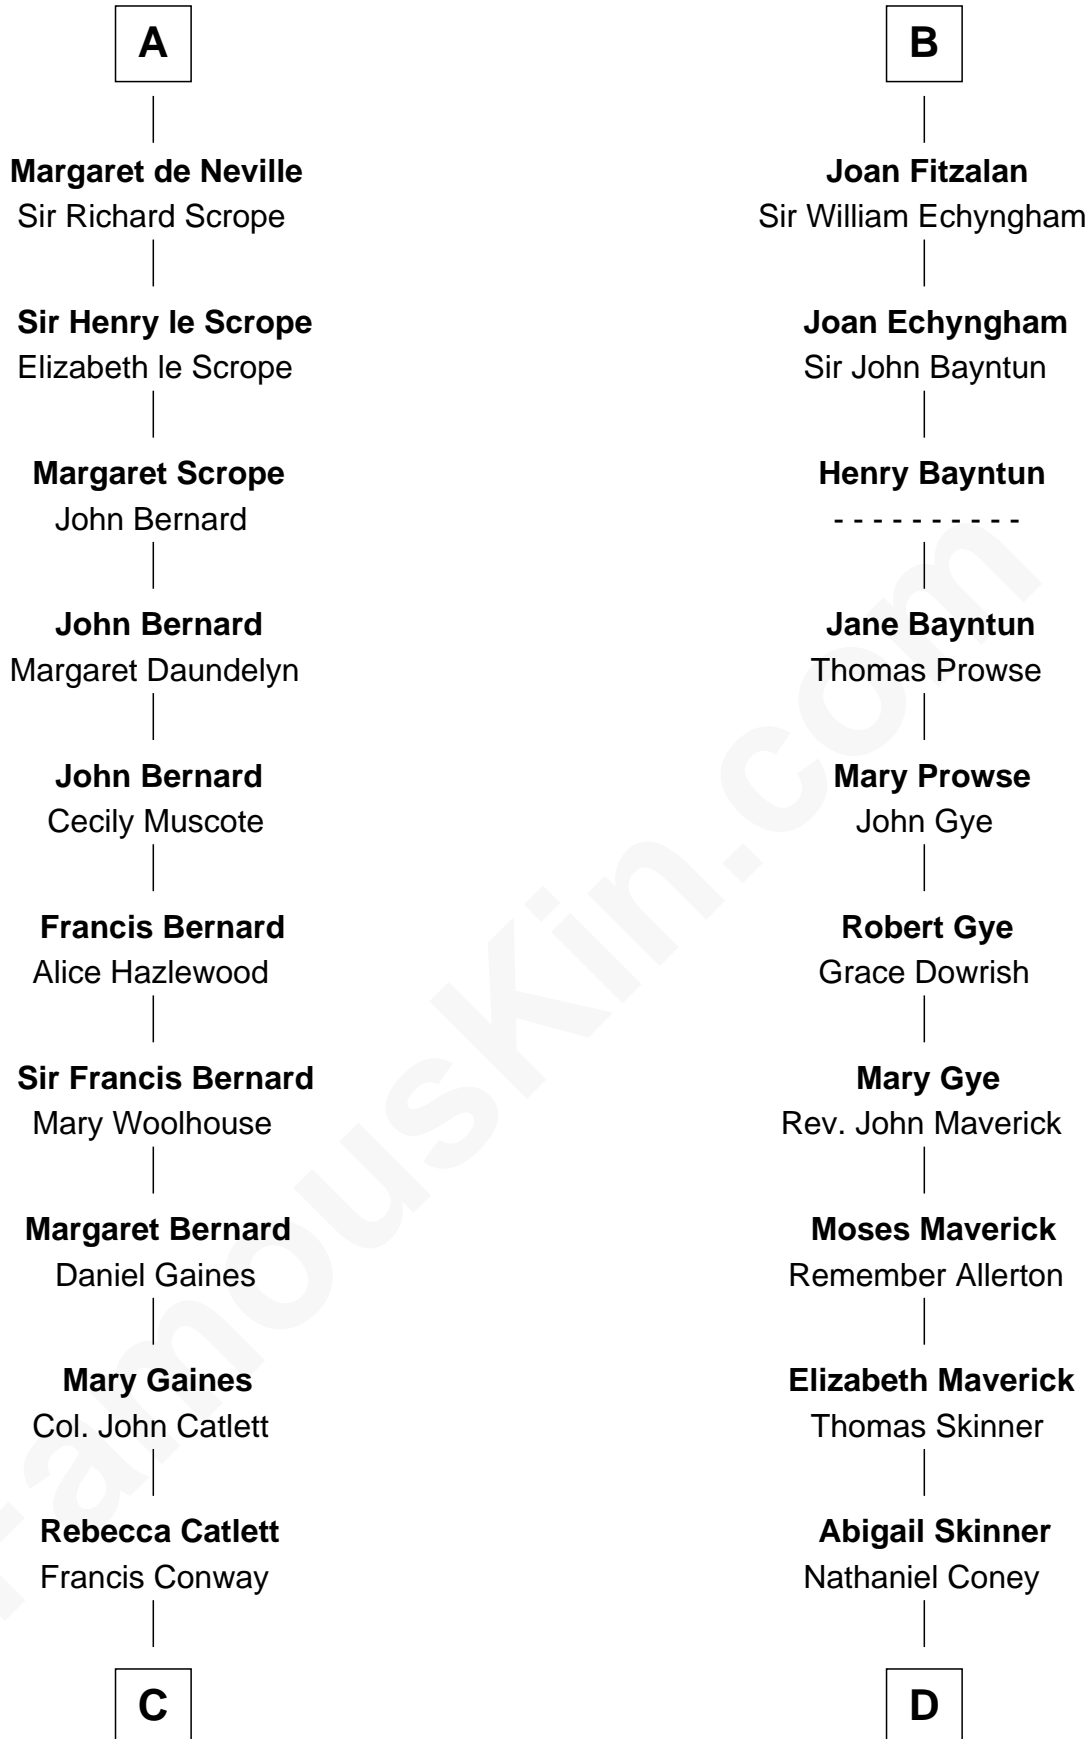

FamousKin.com Relationship Chart of

James Madison

4th U.S. President

18th cousin 3 times removed of

Melville Fuller

8th Chief Justice of the U.S. Supreme Court

Hugh de Kevelioc

with wife

with wife

Bertrade de Montfort

C

Eleanor Rose Conway

James Madison

James Madison

4th U.S. President

D

Samuel Coney

Rebecca Guild

Daniel Coney

Susanna Curtis

Paulina Bass Coney

Nathan Weston

Catherine Martin Weston

Frederick Augustus Fuller