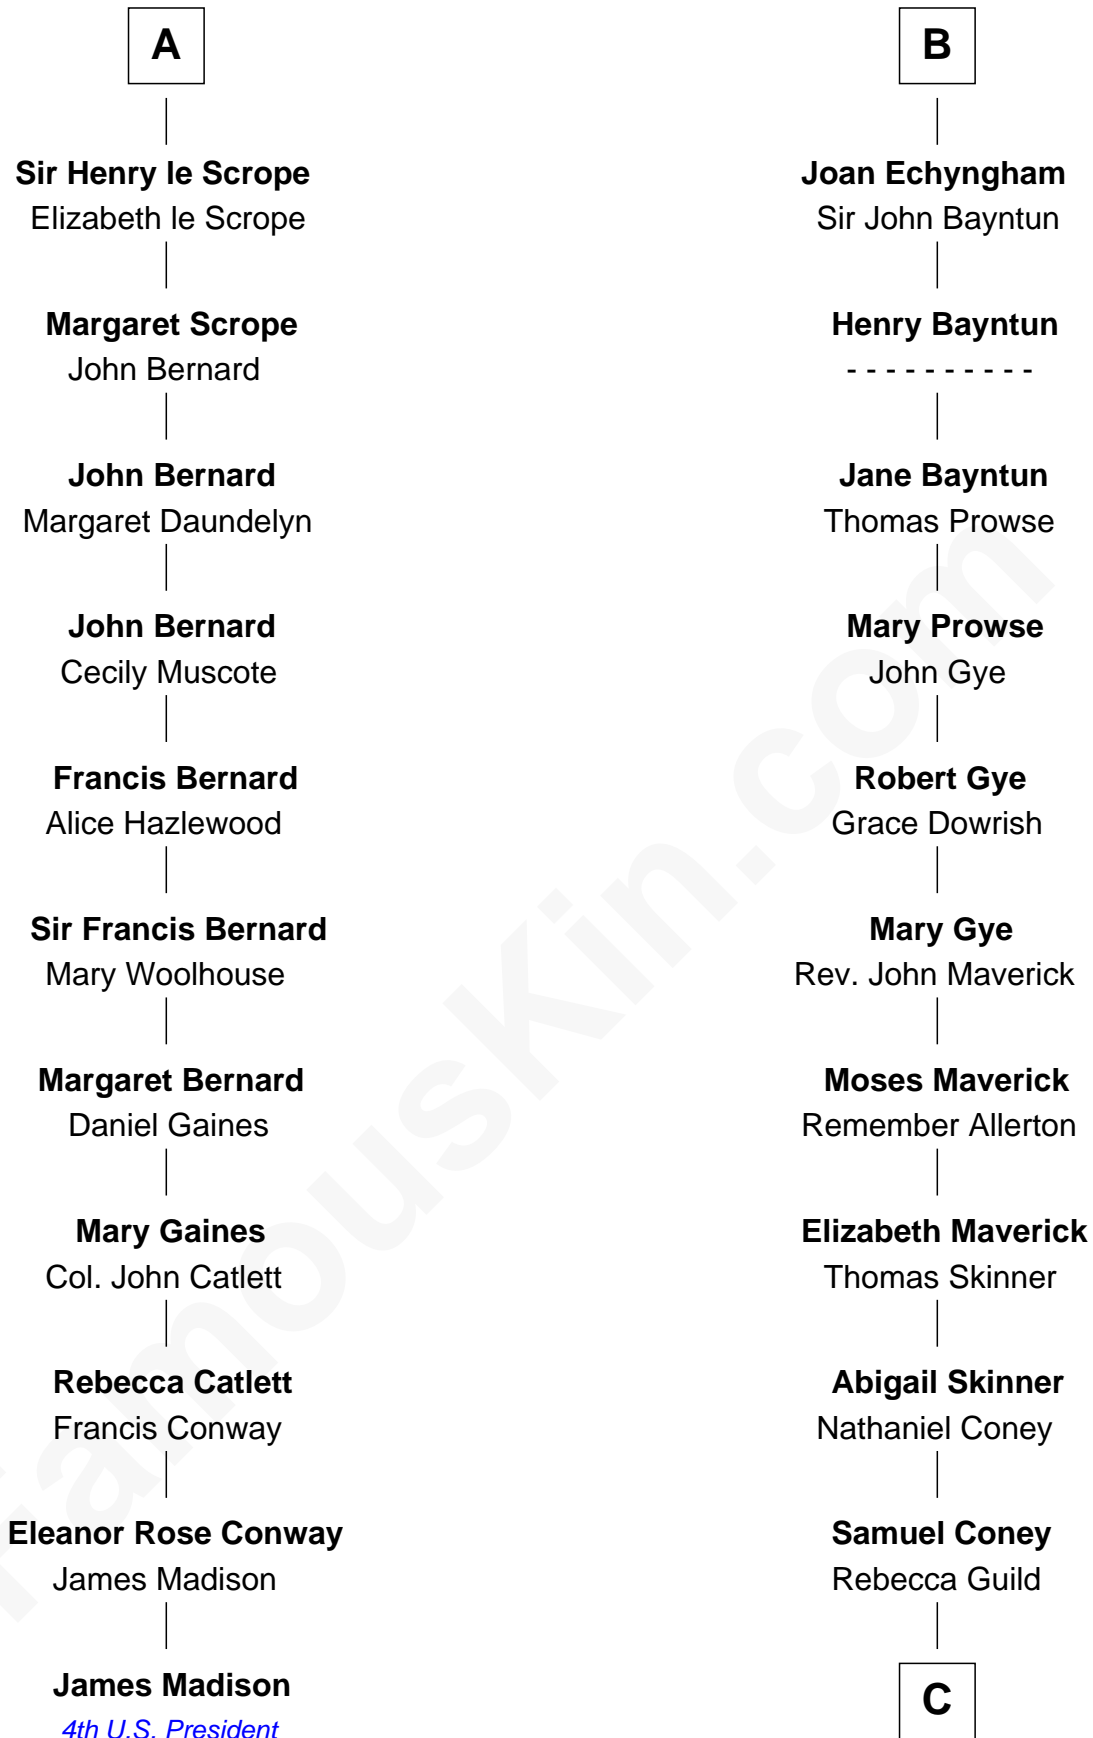

FamousKin.com Relationship Chart of

James Madison

4th U.S. President

17th cousin 3 times removed of

Melville Fuller

8th Chief Justice of the U.S. Supreme Court

Sir Roger de Quincy

Helen of Galloway

C

Daniel Coney
Susanna Curtis

Paulina Bass Coney
Nathan Weston

Catherine Martin Weston
Frederick Augustus Fuller

Melville Fuller
8th U.S. Chief Justice

FamousKin.com