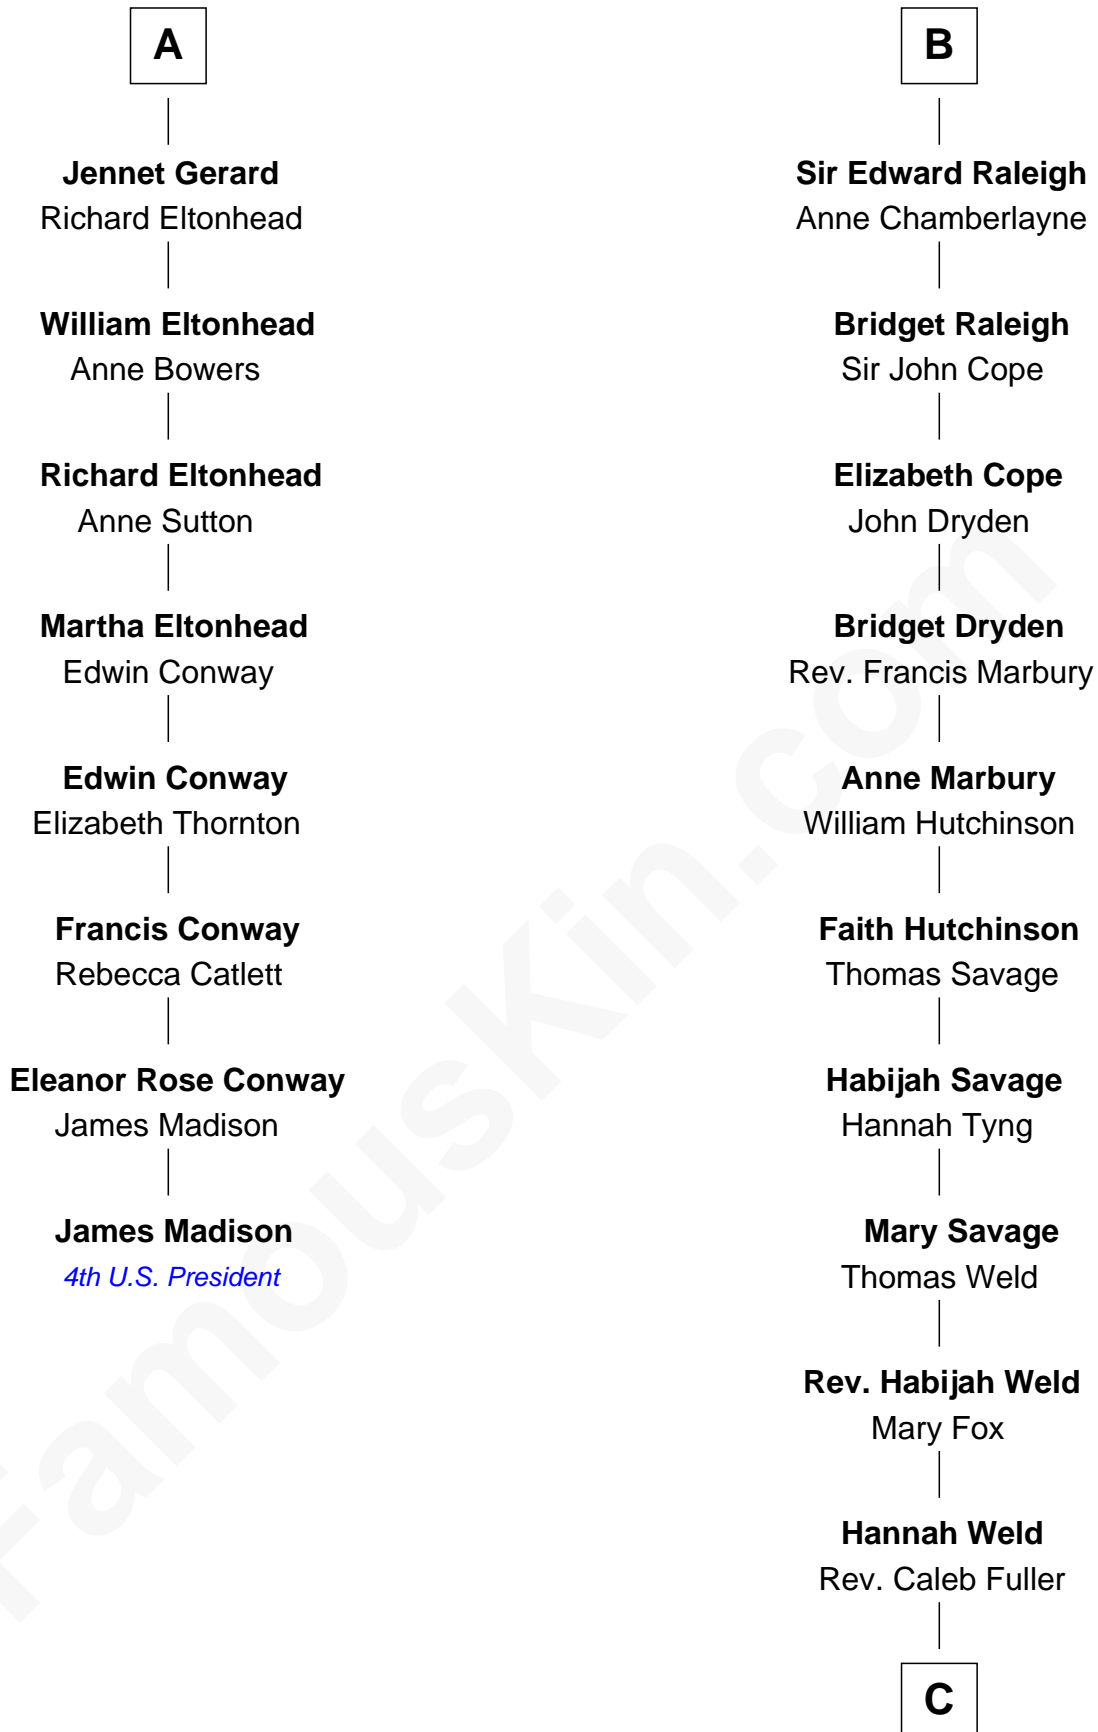

FamousKin.com Relationship Chart of

James Madison

4th U.S. President

14th cousin 5 times removed of

Melville Fuller

8th Chief Justice of the U.S. Supreme Court

Humphrey de Bohun

Elizabeth Plantagenet

Sir William de Bohun
Elizabeth de Badlesmere

Elizabeth de Bohun
Sir Richard Fitzalan

Elizabeth Fitzalan
Sir Robert Goushill

Joan Goushill
Sir Thomas Stanley

Katherine Stanley
Sir John Savage

Dulcia Savage
Sir Henry Bold

Maud Bold
Thomas Gerard

A

Eleanor de Bohun
Sir James le Boteler

Pernel le Boteler
Sir Gilbert Talbot

Sir Richard Talbot
Ankaret le Strange

Mary Talbot
Sir Thomas Greene

Sir Thomas Greene
Phillippa Ferrers

Elizabeth Greene
William Raleigh

Sir Edward Raleigh
Margaret Verney

B

C

Henry Weld Fuller

Esther Gould

Frederick Augustus Fuller

Catherine Martin Weston

Melville Fuller