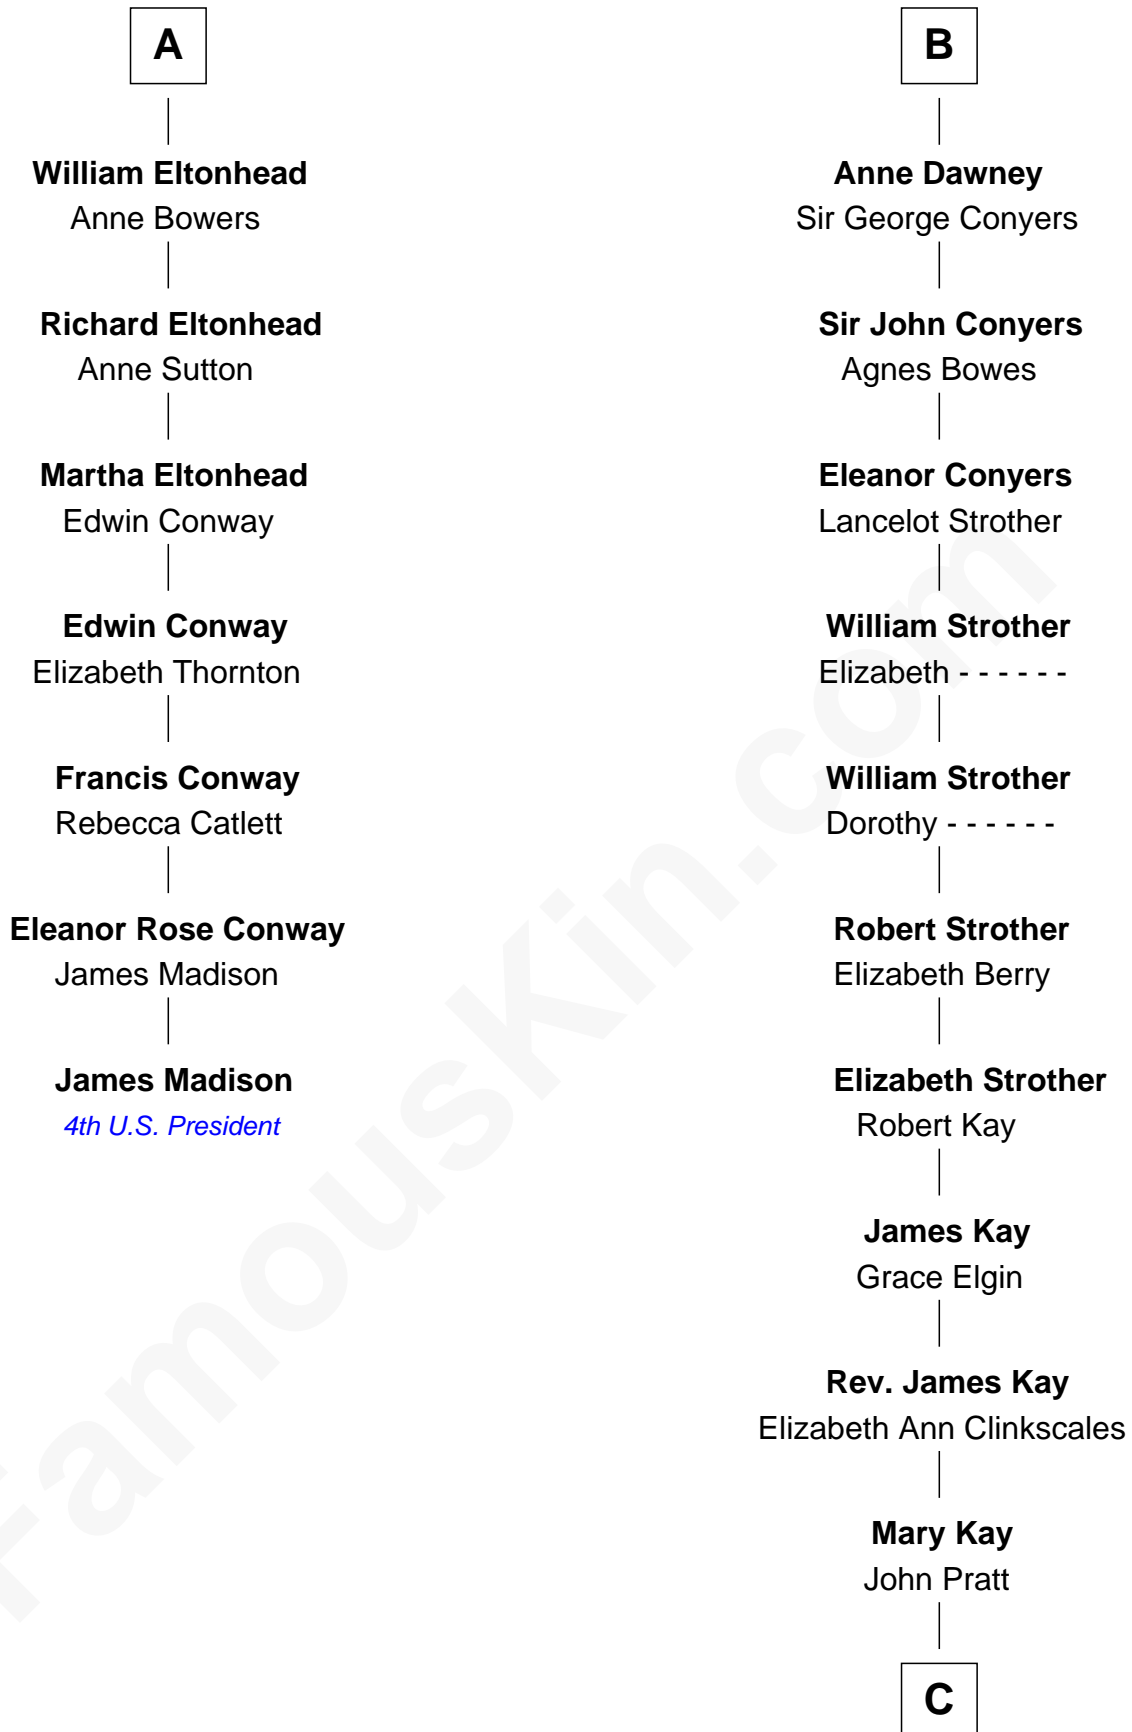

FamousKin.com Relationship Chart of

James Madison

4th U.S. President

13th cousin 7 times removed of

Jimmy Carter

39th U.S. President

Richard Fitzalan
Eleanor Plantagenet

Sir Richard Fitzalan
Elizabeth de Bohun

Elizabeth Fitzalan
Sir Robert Goushill

Joan Goushill
Sir Thomas Stanley

Katherine Stanley
Sir John Savage

Dulcia Savage
Sir Henry Bold

Maud Bold
Thomas Gerard

Jennet Gerard
Richard Eltonhead

A

Joan Fitzalan
Humphrey de Bohun

Eleanor de Bohun
Sir Thomas Plantagenet

Anne Plantagenet
Sir William Bouchier

Sir John Bouchier
Margaret Berners

Joan Bouchier
Sir Henry Neville

Sir Richard Neville
Anne Stafford

Dorothy Neville
Sir John Dawney

B

C

James E. Pratt

Sophronia C. Cowan

Nina Pratt

William Archibald Carter

Earl Carter

Lillian Gordy