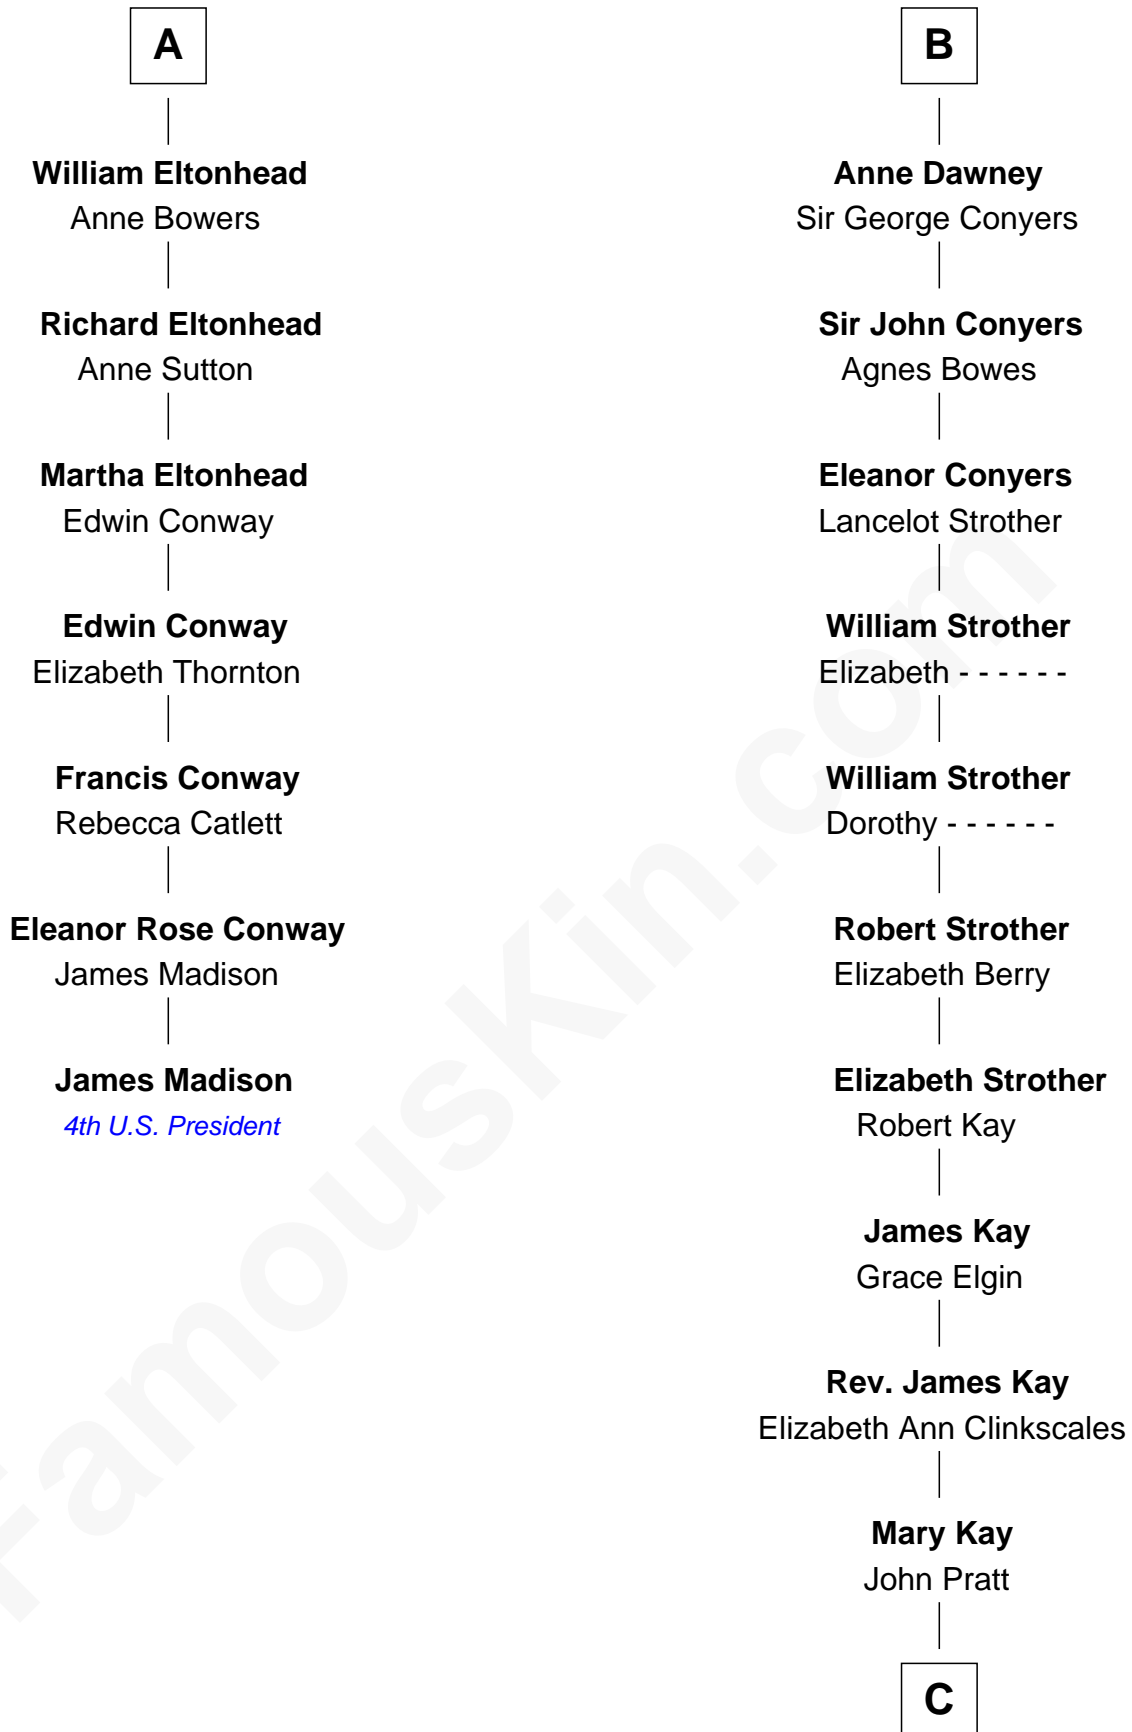

FamousKin.com Relationship Chart of

James Madison

4th U.S. President

13th cousin 7 times removed of

Jimmy Carter

39th U.S. President

Sir William de Bohun
Elizabeth de Badlesmere

Elizabeth de Bohun
Sir Richard Fitzalan

Elizabeth Fitzalan
Sir Robert Goushill

Joan Goushill
Sir Thomas Stanley

Katherine Stanley
Sir John Savage

Dulcia Savage
Sir Henry Bold

Maud Bold
Thomas Gerard

Jennet Gerard
Richard Eltonhead

A

Humphrey de Bohun
Joan Fitzalan

Eleanor de Bohun
Sir Thomas Plantagenet

Anne Plantagenet
Sir William Bouchier

Sir John Bouchier
Margaret Berners

Joan Bouchier
Sir Henry Neville

Sir Richard Neville
Anne Stafford

Dorothy Neville
Sir John Dawney

B

C

James E. Pratt

Sophronia C. Cowan

Nina Pratt

William Archibald Carter

Earl Carter

Lillian Gordy