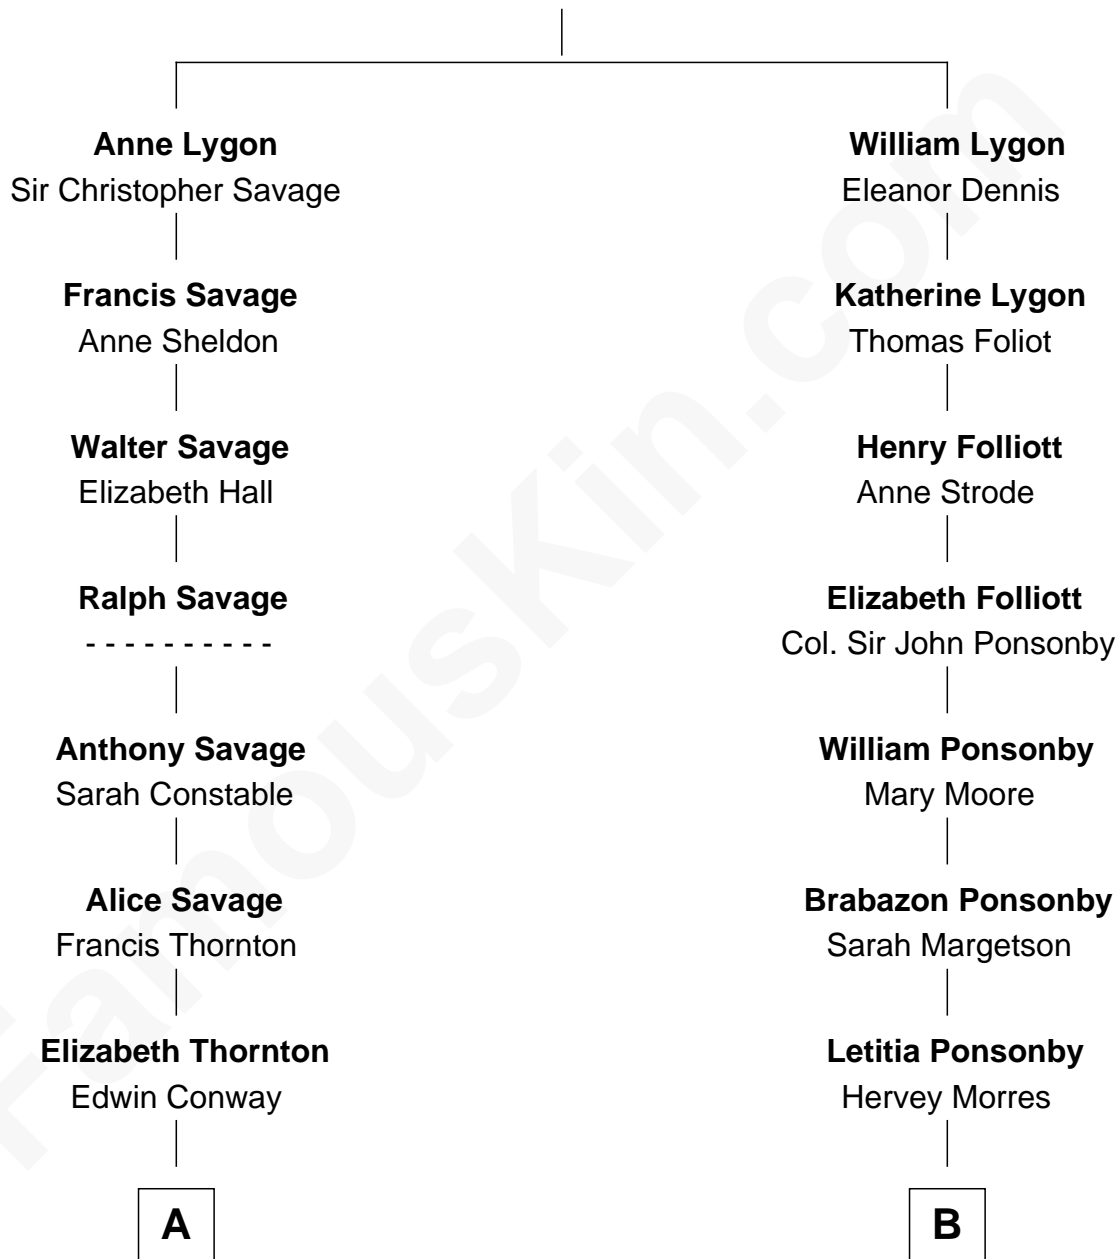

FamousKin.com Relationship Chart of

James Madison

4th U.S. President

9th cousin 3 times removed of

Sir Winston Churchill

Prime Minister of the United Kingdom

Sir Richard Lygon

Margaret Greville

A

Francis Conway
Rebecca Catlett

Eleanor Rose Conway
James Madison

James Madison
4th U.S. President

B

Letitia Morres
Sir Randal William McDonnell

Anne Catherine McDonnell
Sir Henry Vane

Frances Anne Emily Vane-Tempest
Sir Charles William Stewart