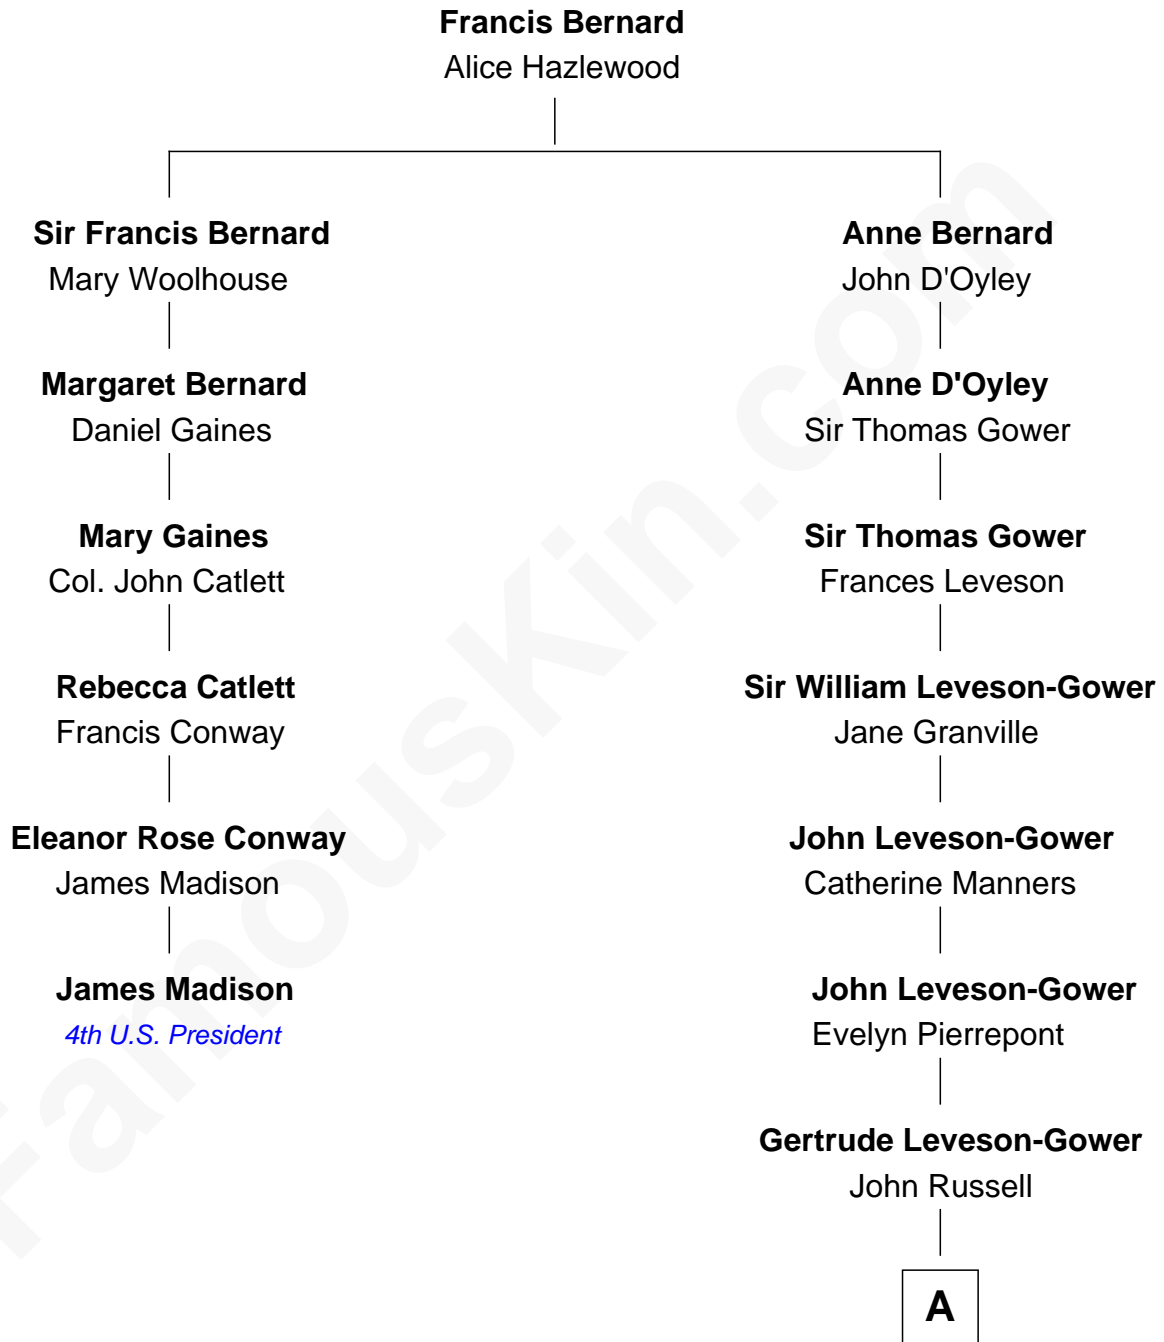

FamousKin.com Relationship Chart of

James Madison

4th U.S. President

5th cousin 7 times removed of

Sir Winston Churchill

Prime Minister of the United Kingdom

A

Caroline Russell
Sir George Spencer

George Spencer
Susan Stewart

Sir George Spencer-Churchill
Jane Stewart

Sir John Winston Spencer-Churchill
Frances Anne Emily Vane

Randolph Henry Spencer-Churchill
Jeanette Jerome

Sir Winston Churchill
Prime Minister of the United Kingdom