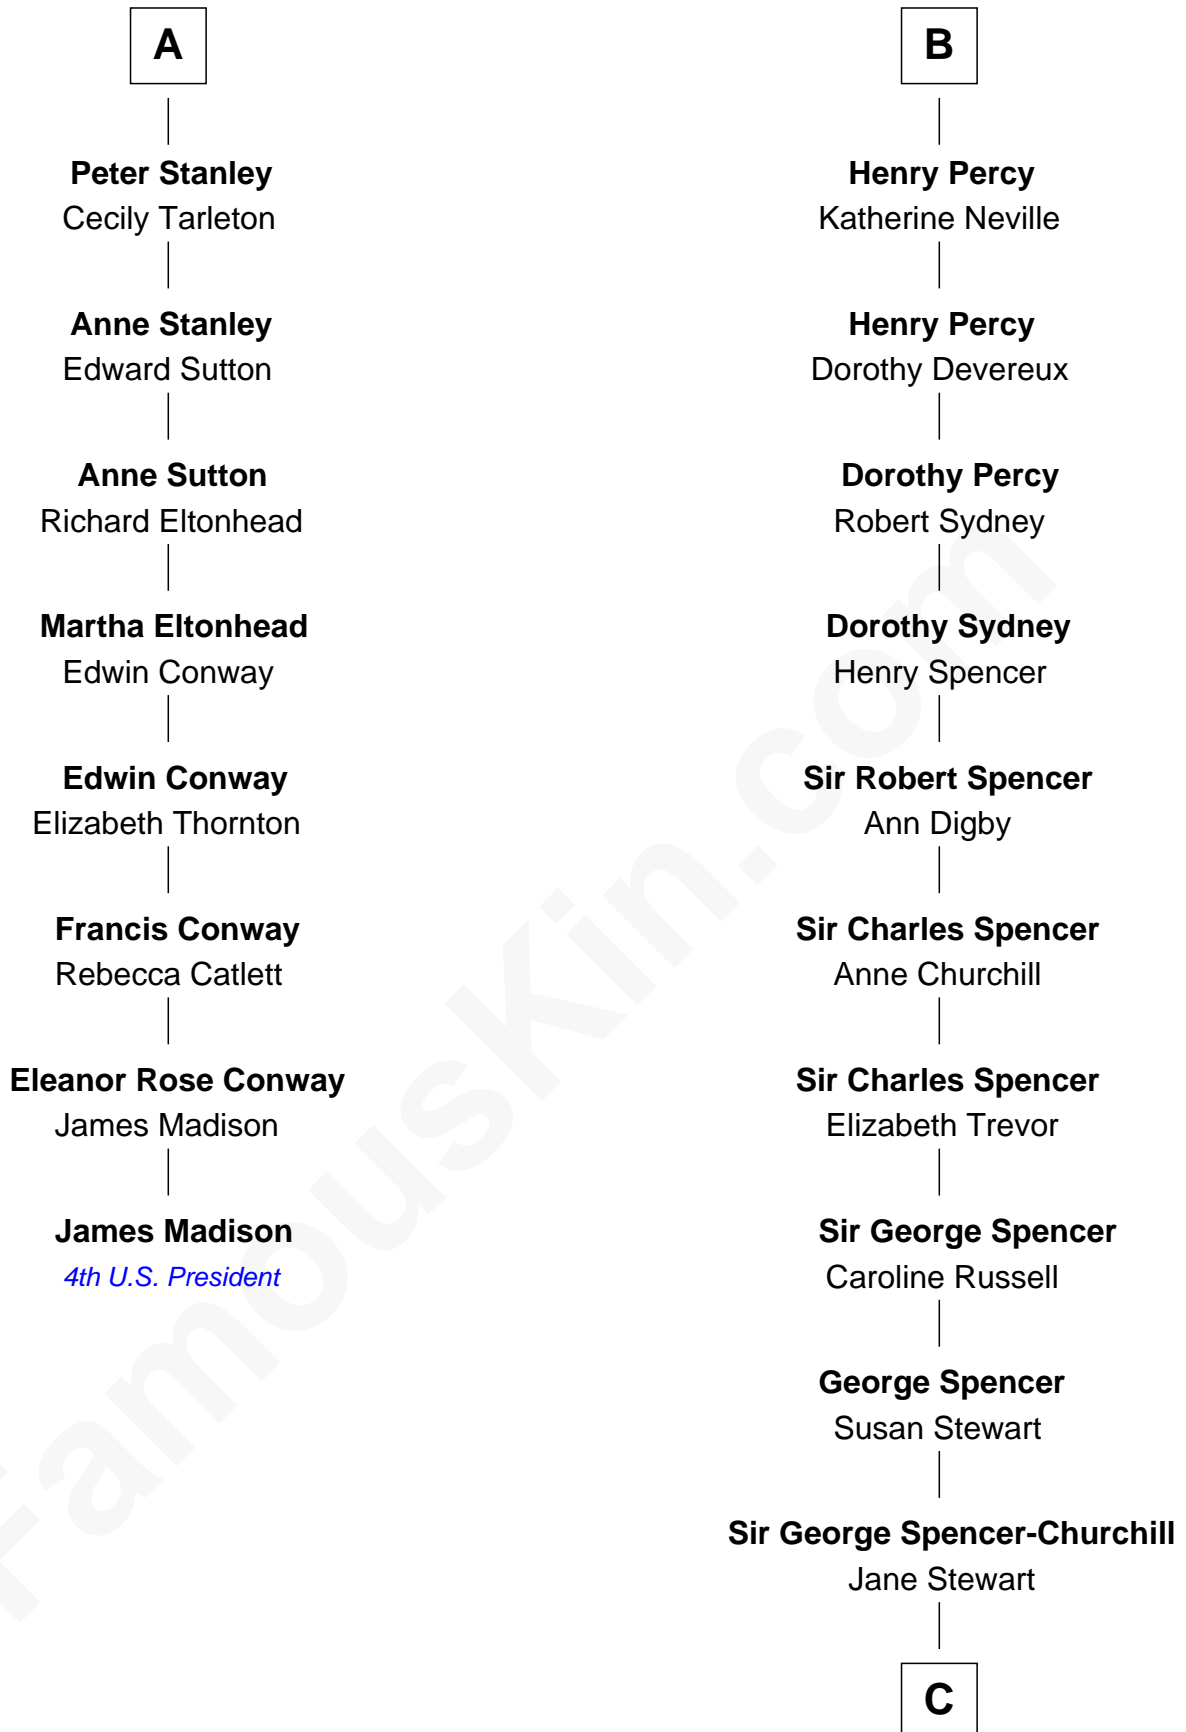

FamousKin.com Relationship Chart of

James Madison

4th U.S. President

14th cousin 5 times removed of

Sir Winston Churchill

Prime Minister of the United Kingdom

Sir Robert de Holland

Maude la Zouche

C

Sir John Winston Spencer-Churchill

Frances Anne Emily Vane

Randolph Henry Spencer-Churchill

Jeanette Jerome

Sir Winston Churchill

Prime Minister of the United Kingdom

FamousKin.com