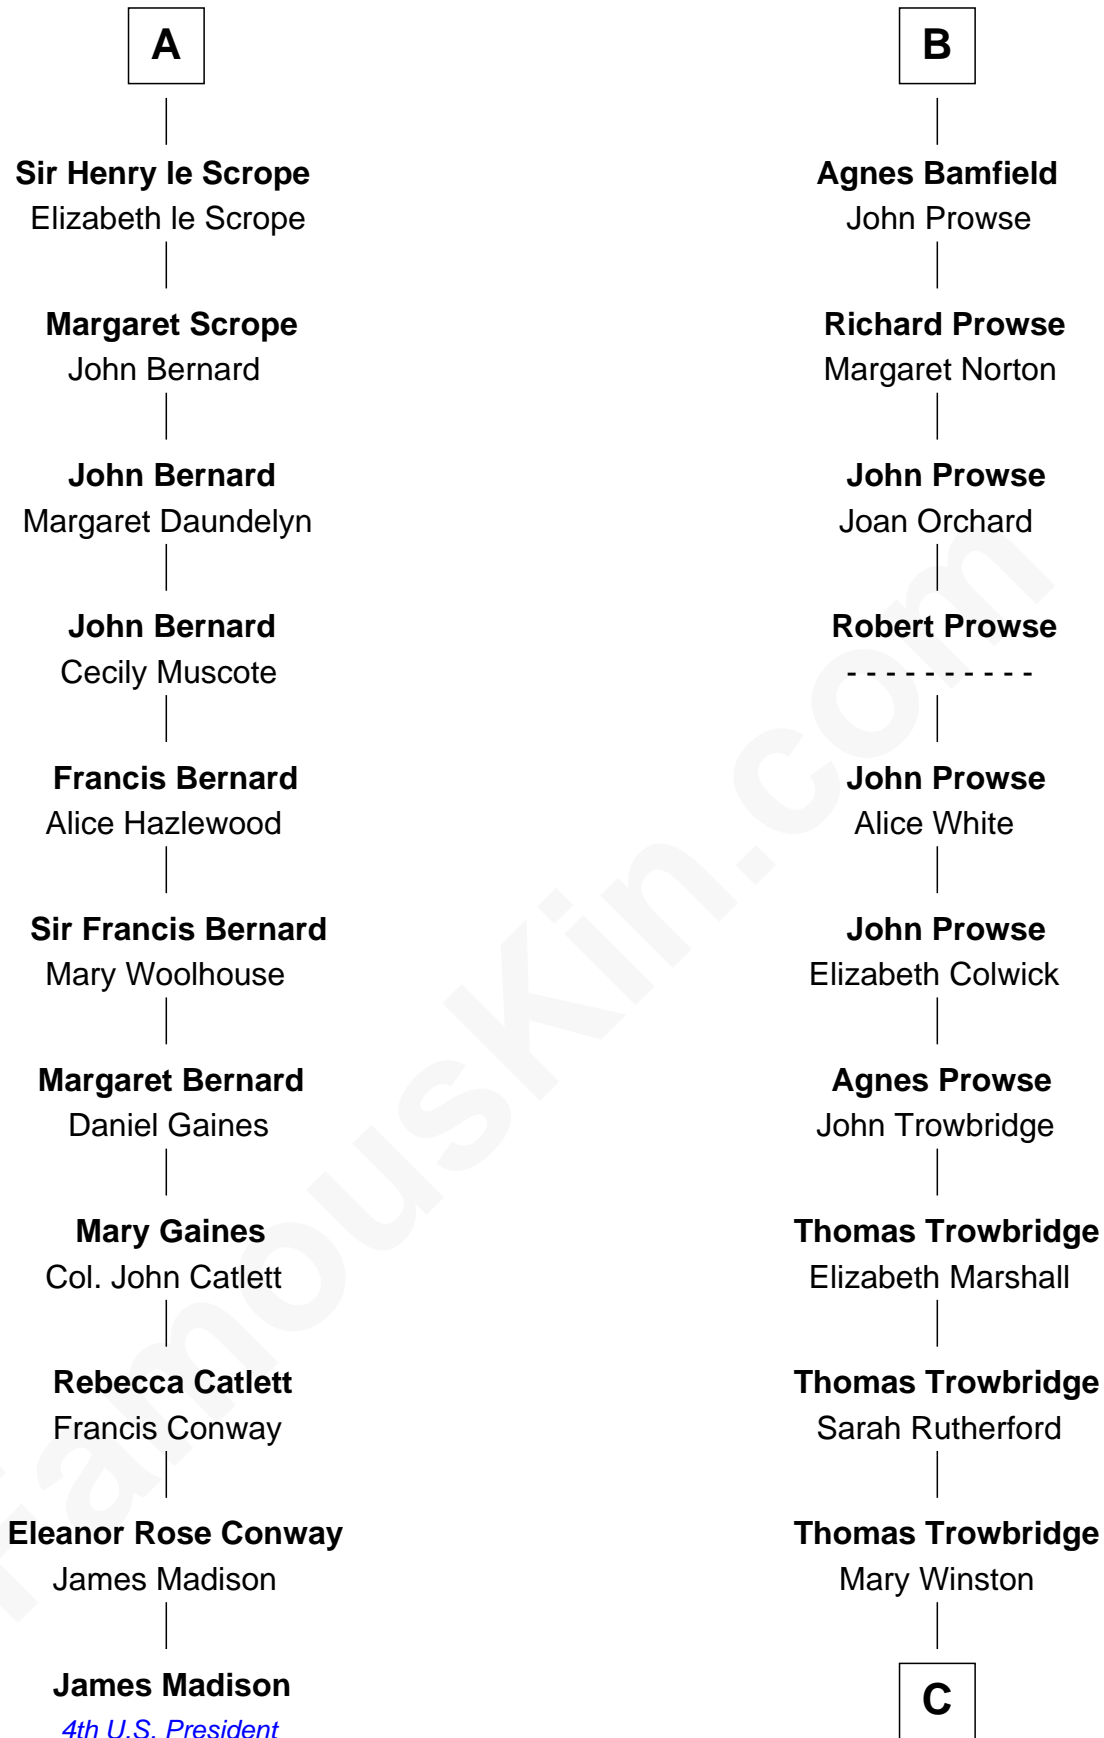

FamousKin.com Relationship Chart of

James Madison

4th U.S. President

17th cousin 4 times removed of

Rutherford B. Hayes

19th U.S. President

Sir Geoffrey FitzPiers

Aveline de Clare

Sophia Birchard

|
Rutherford B. Hayes

19th U.S. President

FamousKin.com