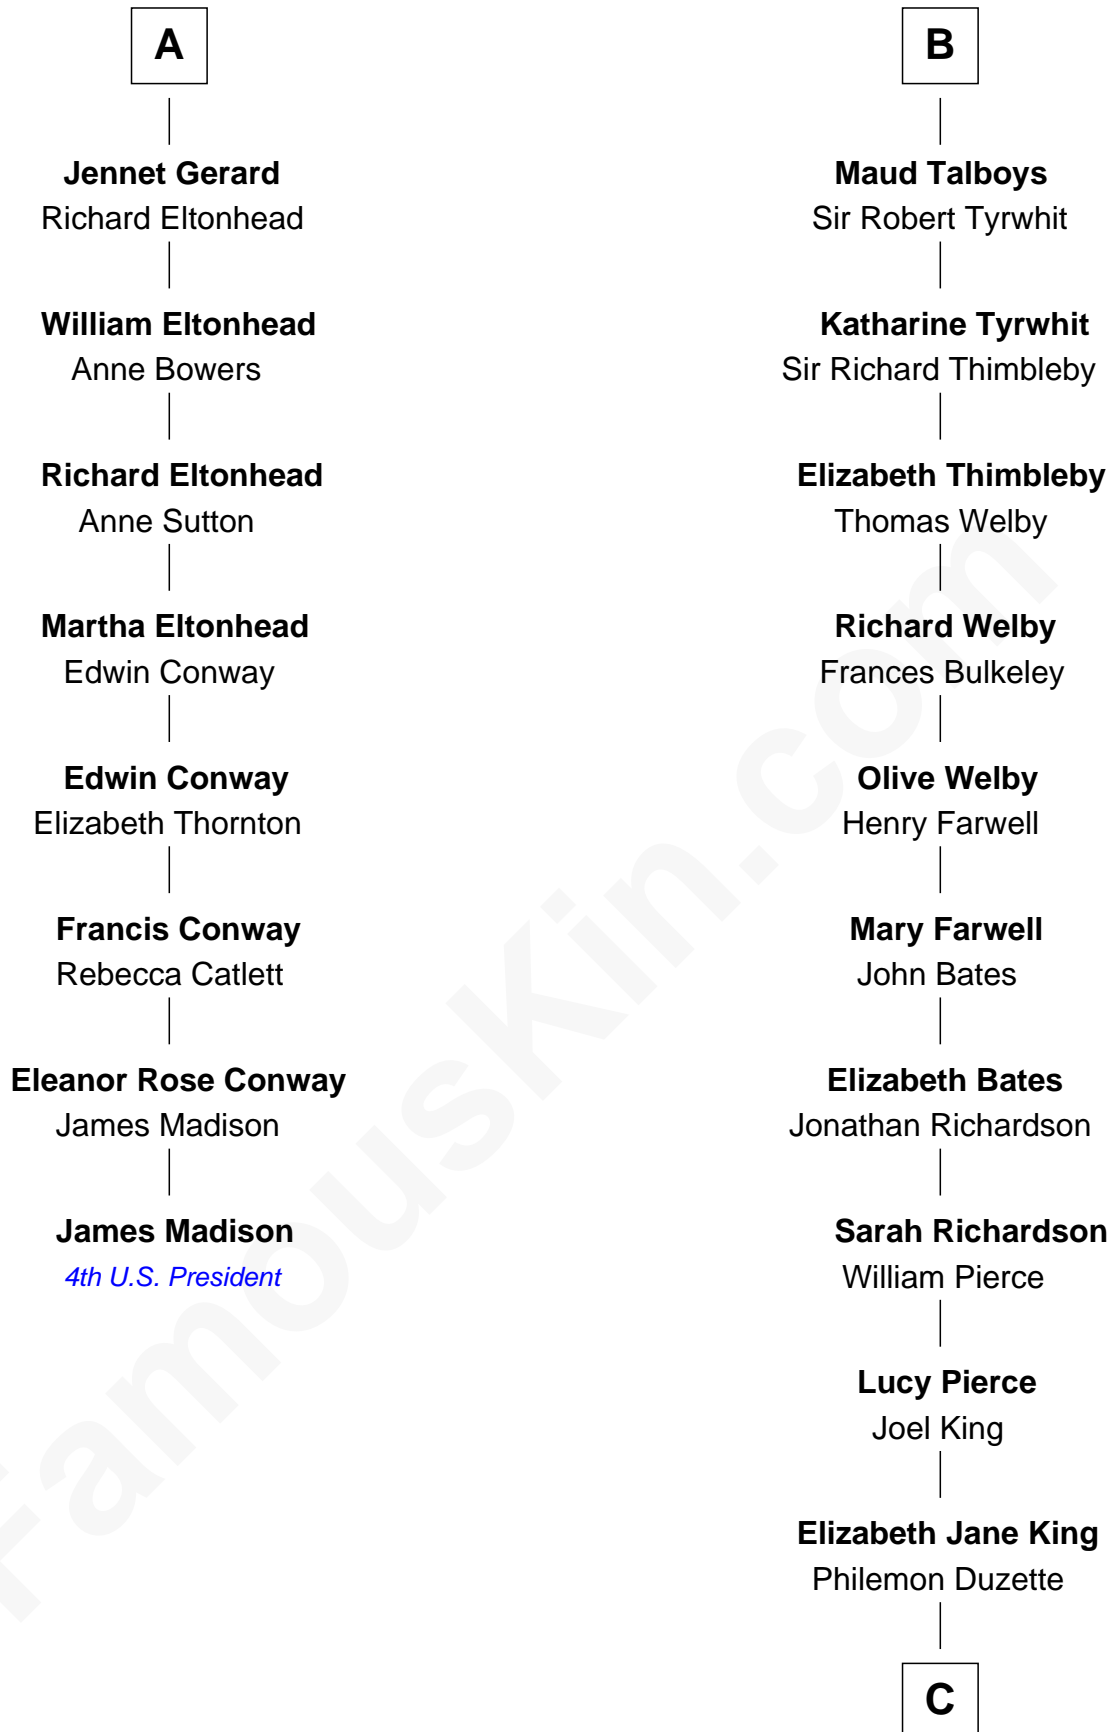

FamousKin.com Relationship Chart of

James Madison

4th U.S. President

14th cousin 7 times removed of

Mitt Romney

70th Governor of Massachusetts

Henry Plantagenet

Maud de Chaworth

Sir William Heron

Elizabeth Heron

Sir John Heron

Elizabeth Heron

Sir Robert Talboys

B

C

Clarissa Minerva Duzette

Lewis Robison

Charles Edward Robison

Rosetta Mary Berry

Alma Luella Robison

Harold Arundel LaFount

Lenore Emily LaFount

George Wilcken Romney

Mitt Romney