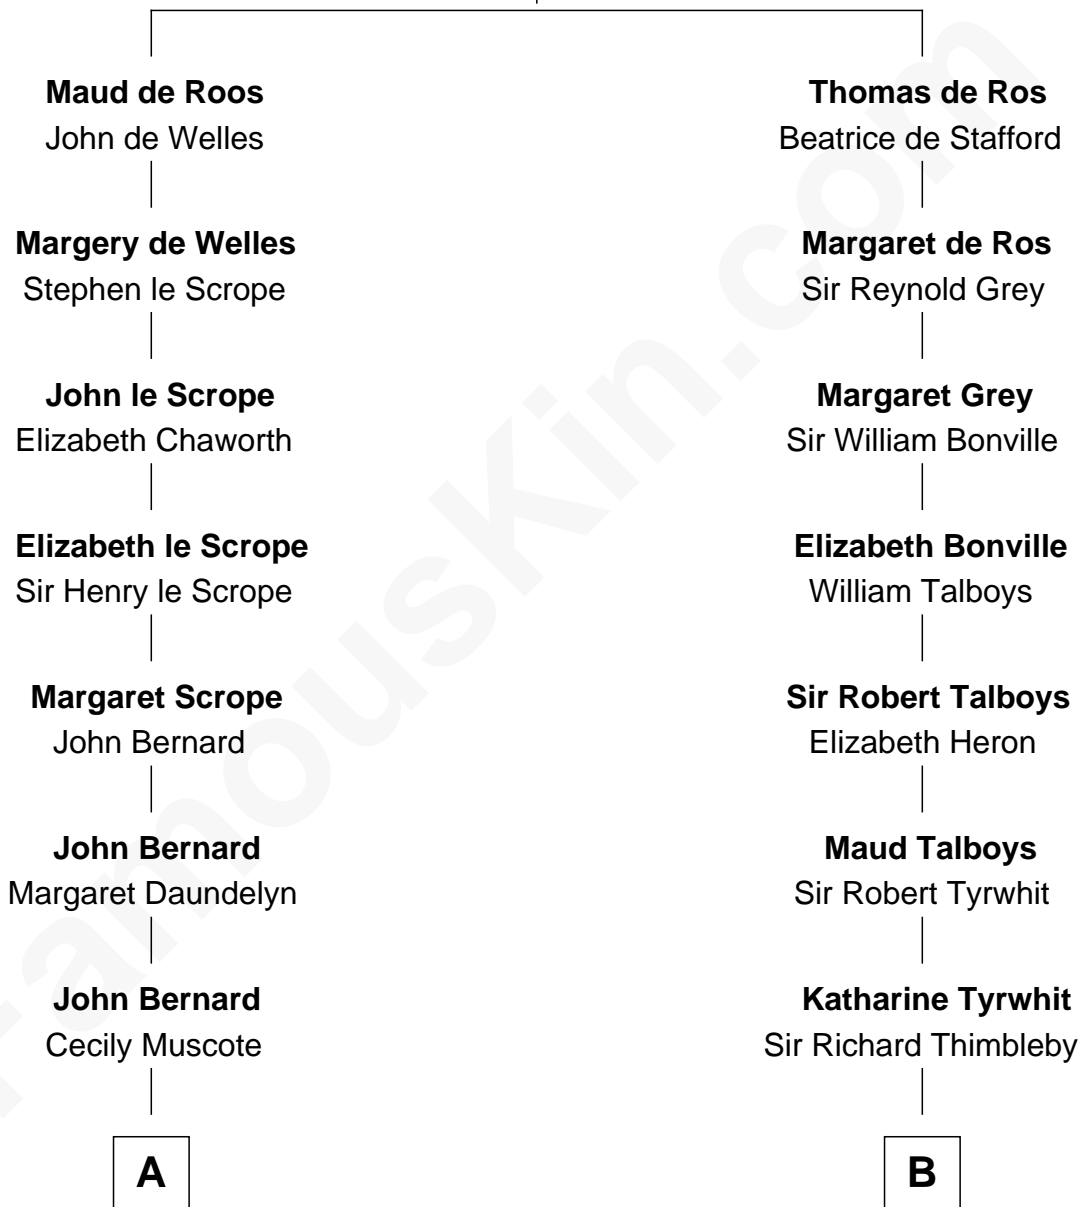

FamousKin.com Relationship Chart of

James Madison

4th U.S. President

13th cousin 6 times removed of

Mitt Romney

70th Governor of Massachusetts

Sir William de Ros
Margery de Badlesmere

C

Alma Luella Robison
Harold Arundel LaFount

Lenore Emily LaFount
George Wilcken Romney

Mitt Romney
70th Governor of Massachusetts

FamousKin.com