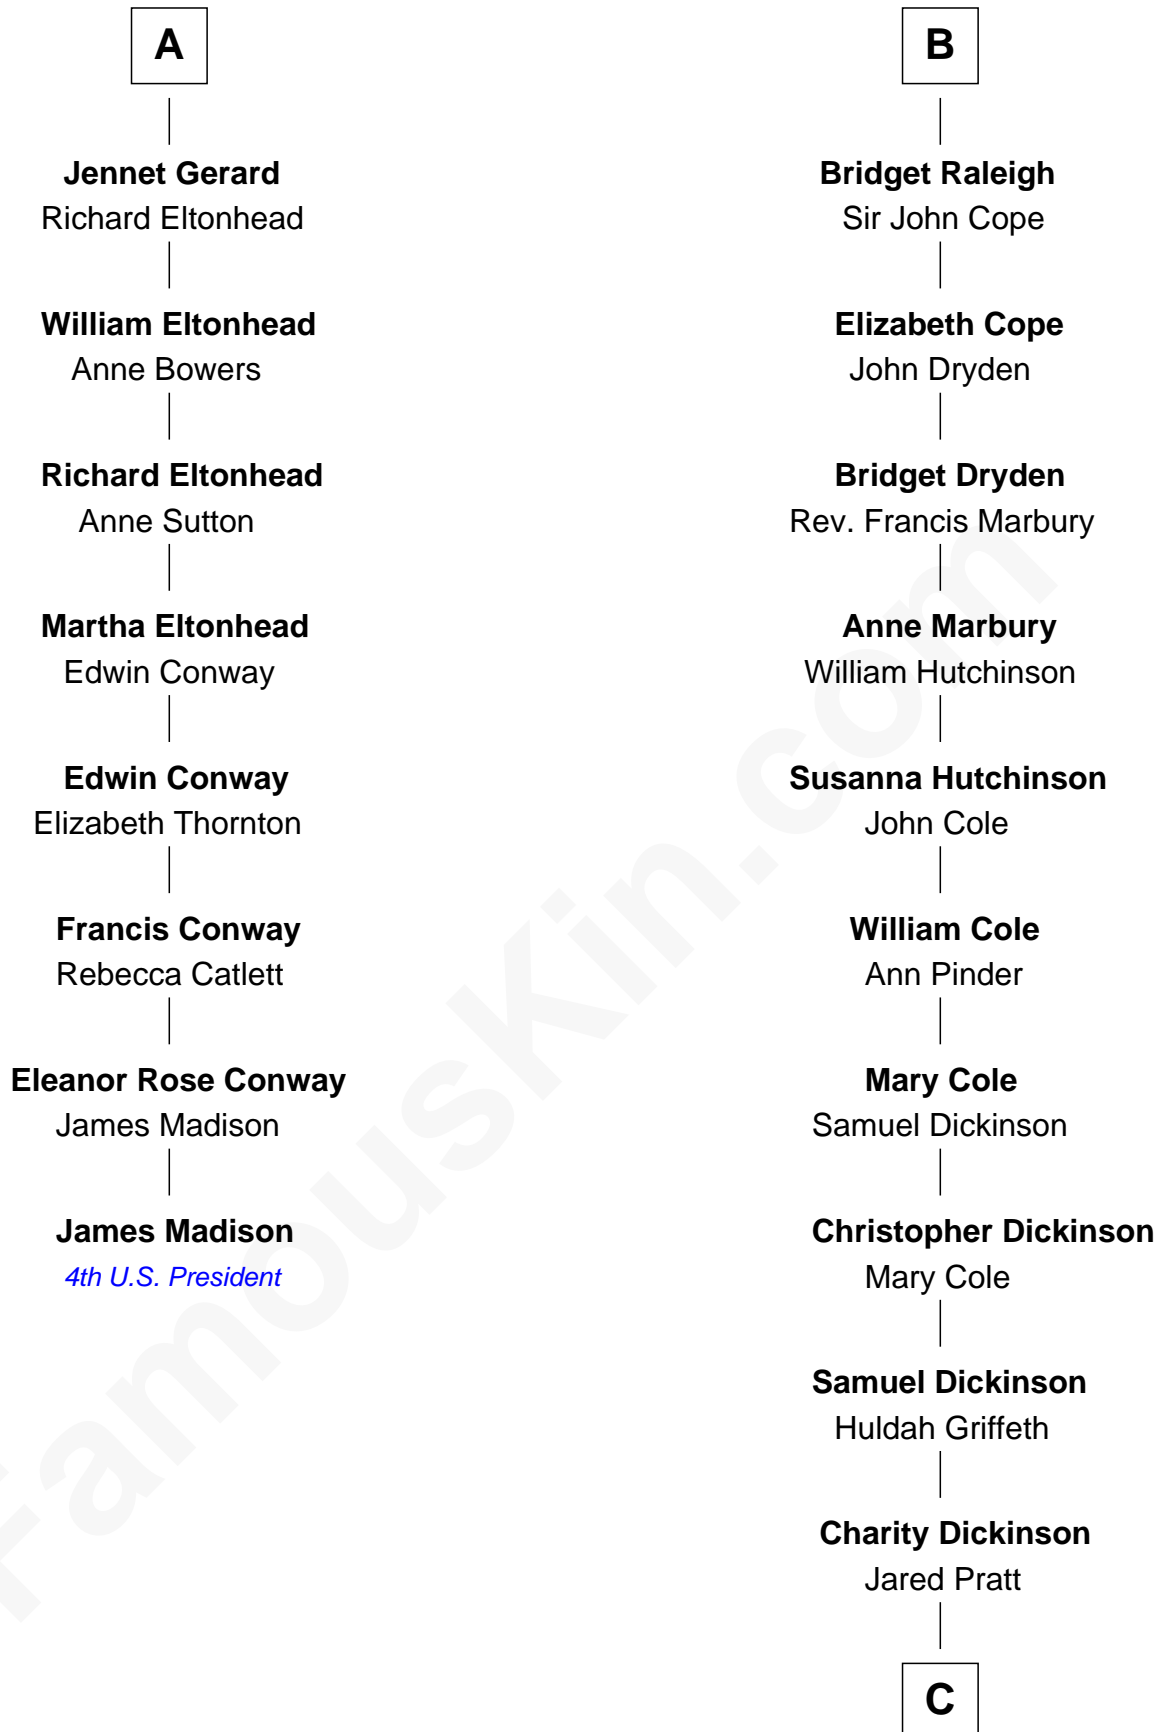

FamousKin.com Relationship Chart of

James Madison

4th U.S. President

14th cousin 7 times removed of

Mitt Romney

70th Governor of Massachusetts

Edmund Fitzalan

Alice de Warenne

Richard Fitzalan
Eleanor Plantagenet

Sir Richard Fitzalan
Elizabeth de Bohun

Elizabeth Fitzalan
Sir Robert Goushill

Joan Goushill
Sir Thomas Stanley

Katherine Stanley
Sir John Savage

Dulcia Savage
Sir Henry Bold

Maud Bold
Thomas Gerard

A

Mary Fitzalan
John le Strange

Ankaret le Strange
Sir Richard Talbot

Mary Talbot
Sir Thomas Greene

Sir Thomas Greene
Phillippa Ferrers

Elizabeth Greene
William Raleigh

Sir Edward Raleigh
Margaret Verney

Sir Edward Raleigh
Anne Chamberlayne

B

C

Parley Parker Pratt

Mary Woods

Helaman Pratt

Anna Johanna Dorothy Wilcken

Anna Amelia Pratt