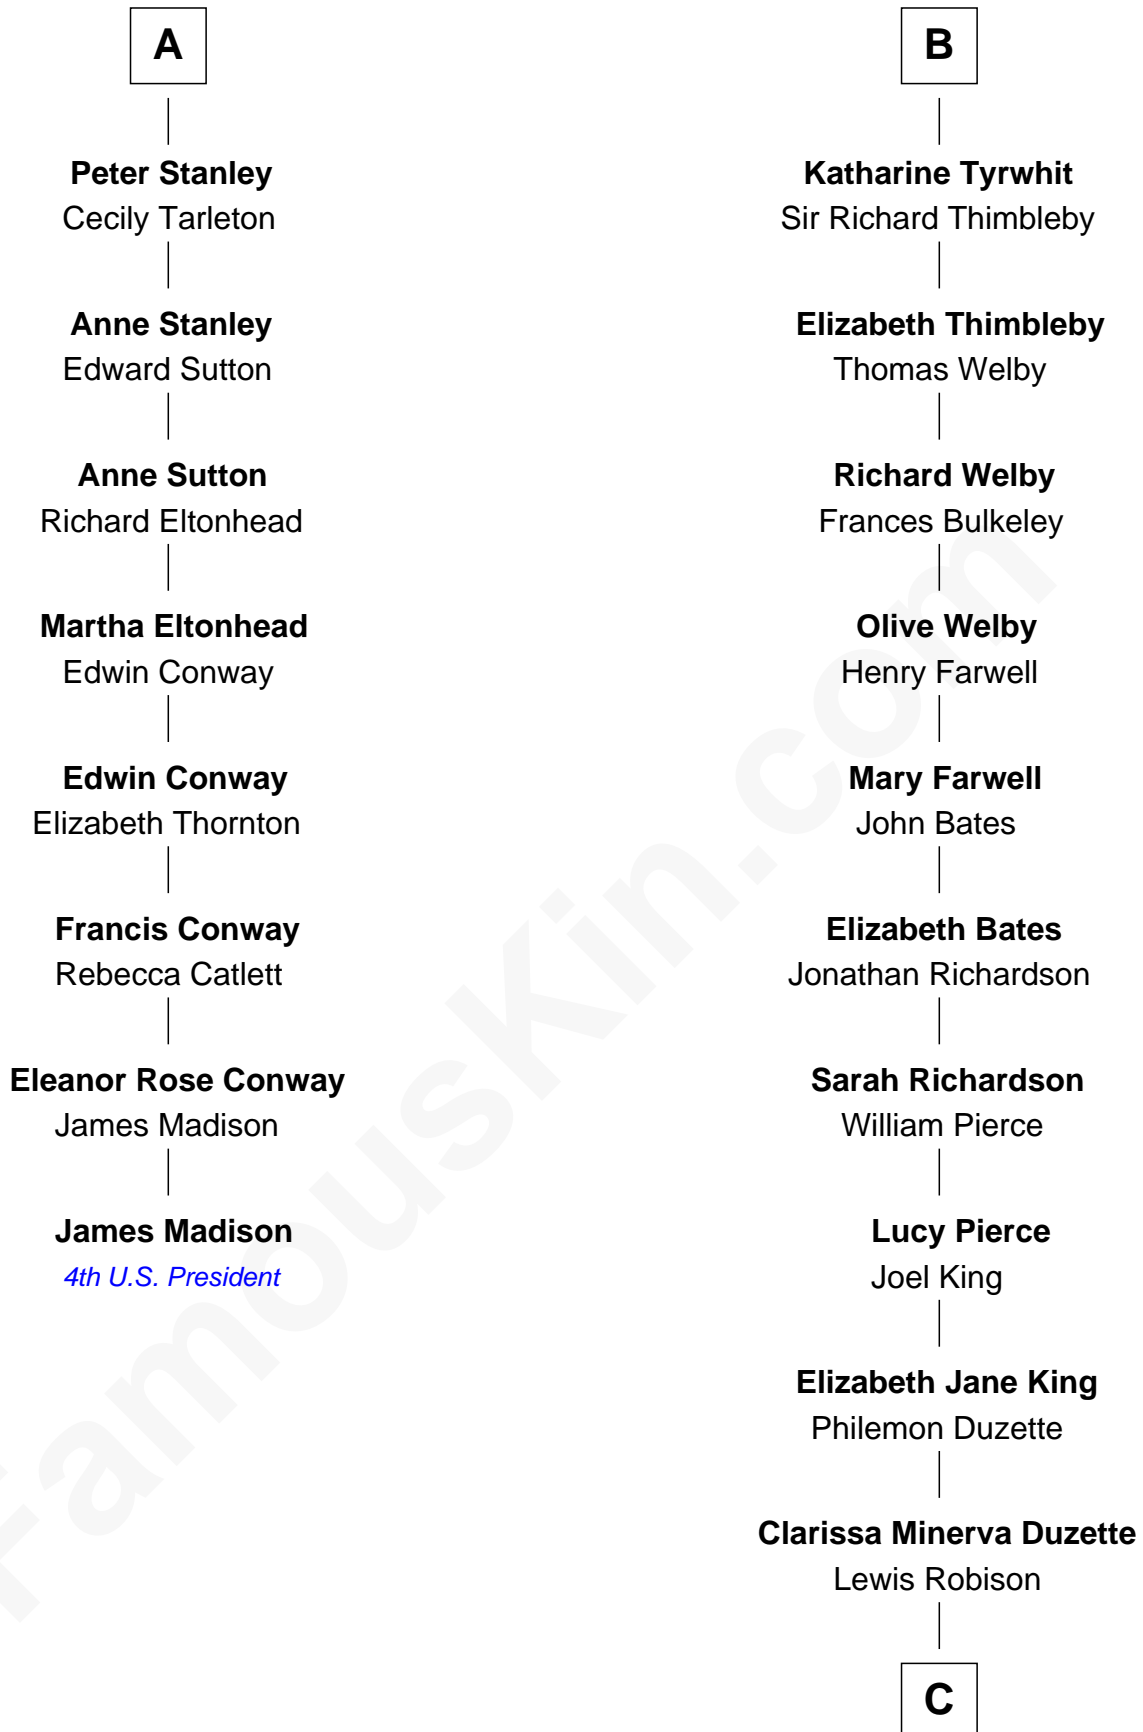

FamousKin.com Relationship Chart of

James Madison

4th U.S. President

14th cousin 6 times removed of

Mitt Romney

70th Governor of Massachusetts

Sir Robert de Holland

Maude la Zouche

C

Charles Edward Robison

Rosetta Mary Berry

Alma Luella Robison

Harold Arundel LaFount

Lenore Emily LaFount

George Wilcken Romney

Mitt Romney

70th Governor of Massachusetts