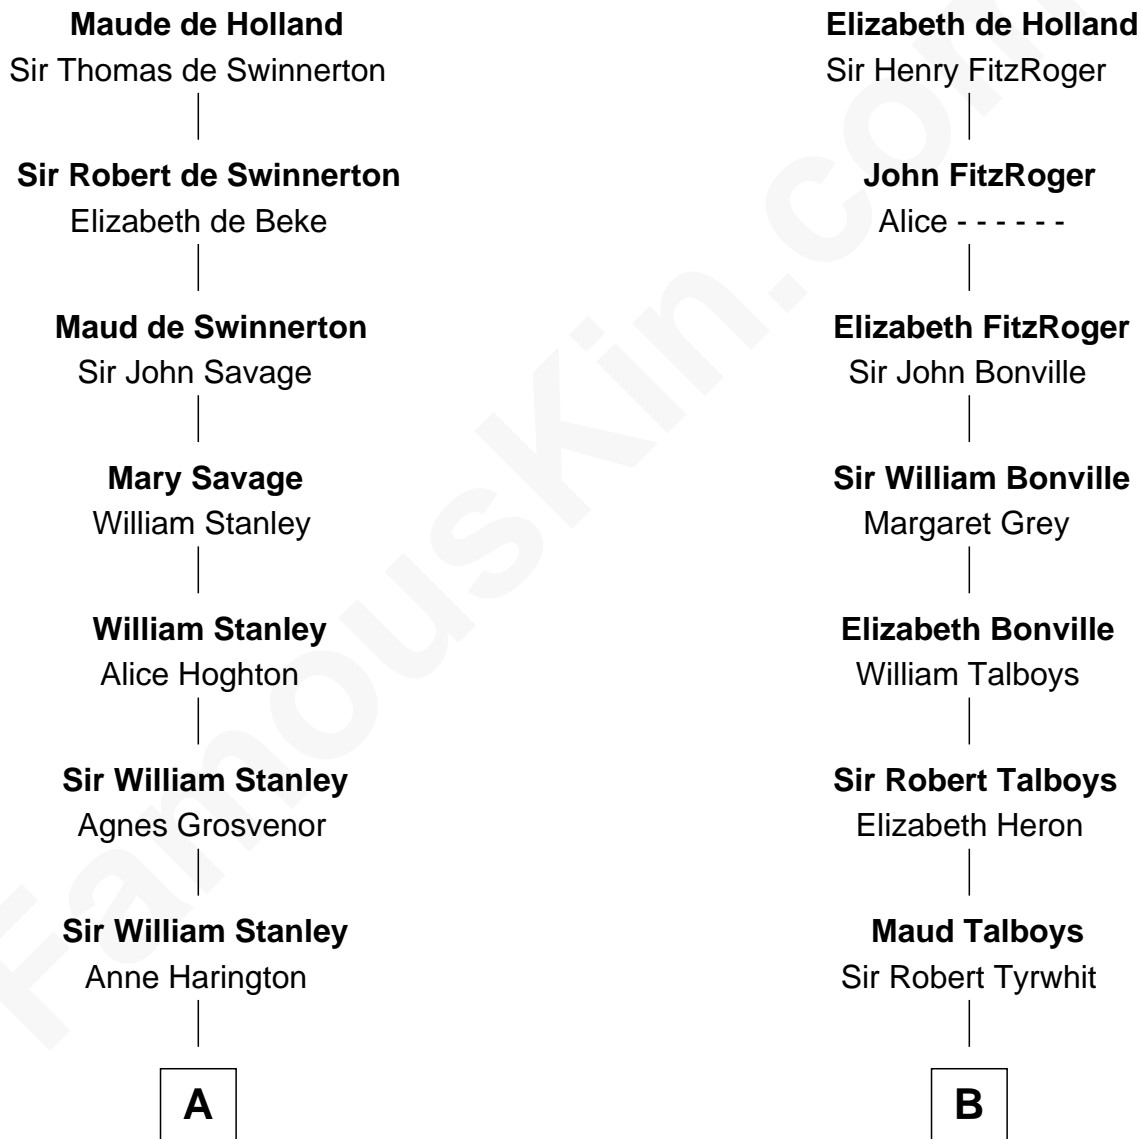

FamousKin.com Relationship Chart of

James Madison

4th U.S. President

14th cousin 6 times removed of

Mitt Romney

70th Governor of Massachusetts

Sir Robert de Holland

Maude la Zouche

C

Charles Edward Robison

Rosetta Mary Berry

Alma Luella Robison

Harold Arundel LaFount

Lenore Emily LaFount

George Wilcken Romney

Mitt Romney