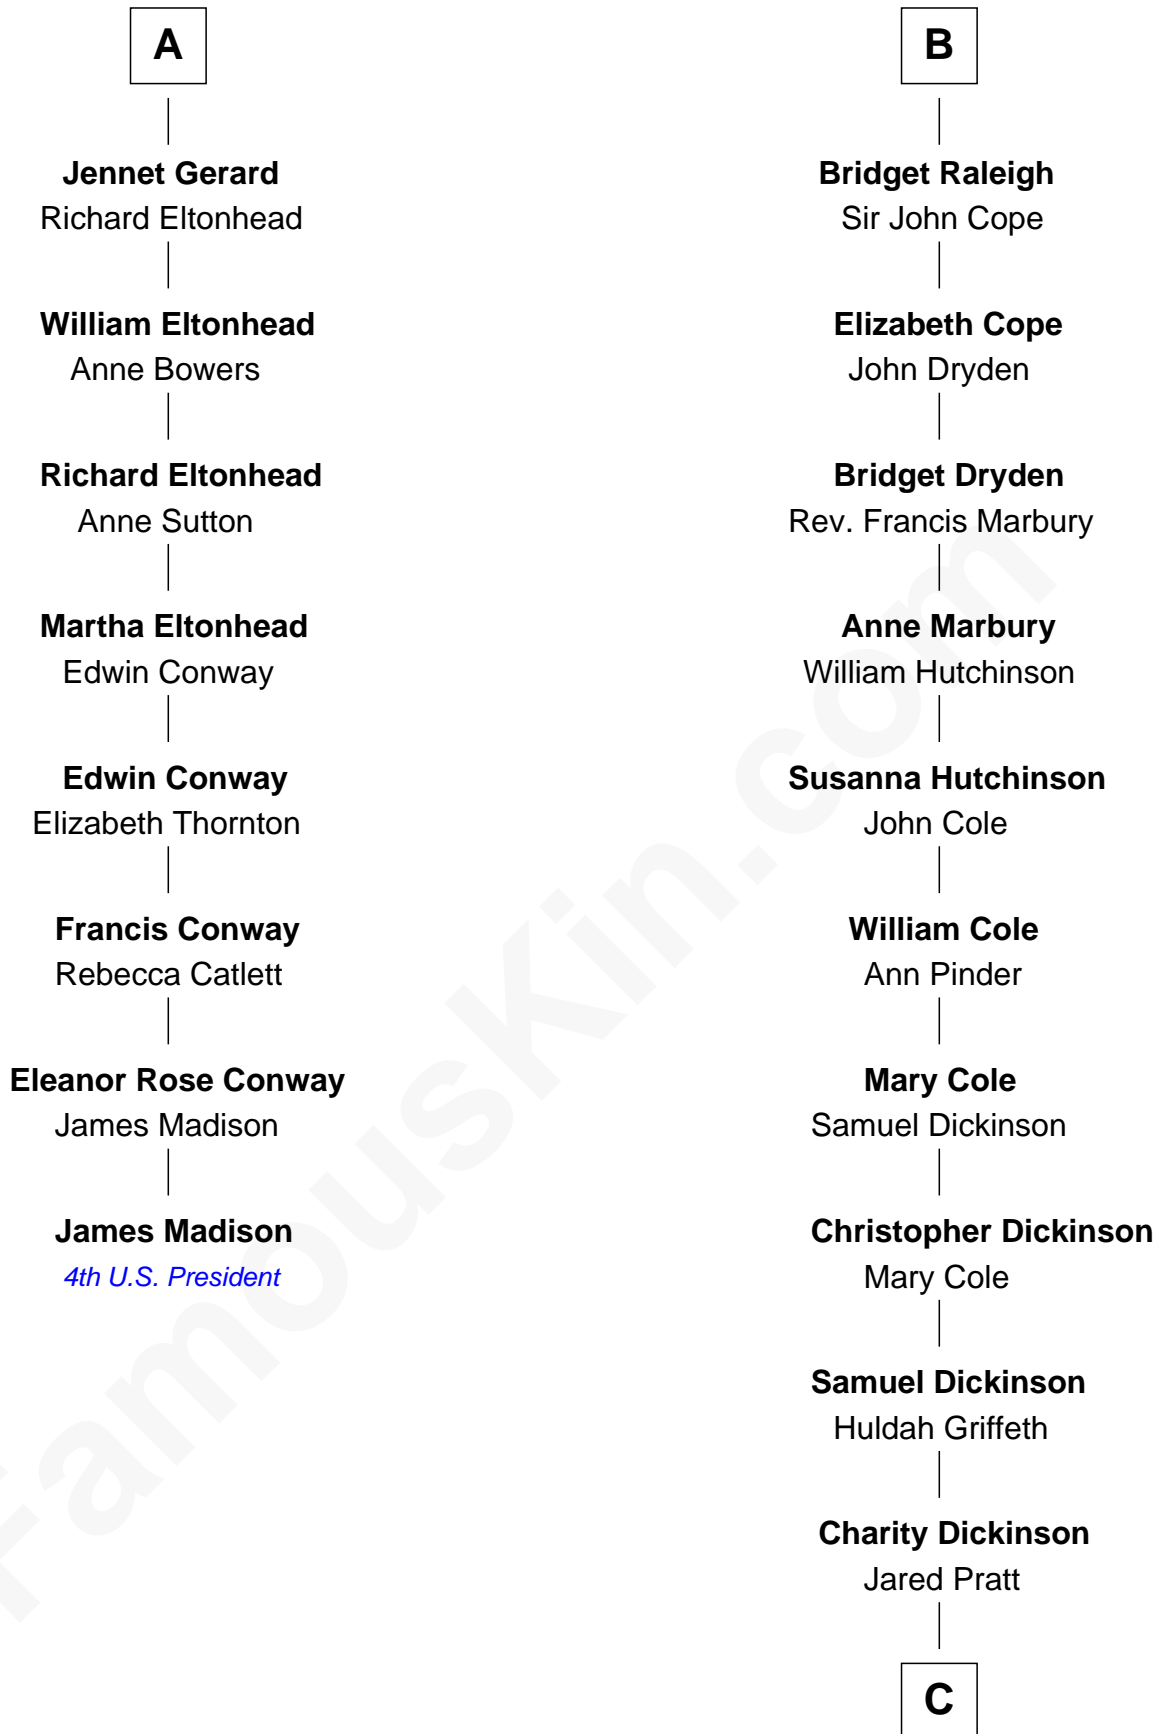

FamousKin.com Relationship Chart of

James Madison

4th U.S. President

14th cousin 6 times removed of

George Romney

43rd Governor of Michigan

Edmund Fitzalan

Alice de Warenne

Richard Fitzalan
Eleanor Plantagenet

Sir Richard Fitzalan
Elizabeth de Bohun

Elizabeth Fitzalan
Sir Robert Goushill

Joan Goushill
Sir Thomas Stanley

Katherine Stanley
Sir John Savage

Dulcia Savage
Sir Henry Bold

Maud Bold
Thomas Gerard

A

Mary Fitzalan
John le Strange

Ankaret le Strange
Sir Richard Talbot

Mary Talbot
Sir Thomas Greene

Sir Thomas Greene
Phillippa Ferrers

Elizabeth Greene
William Raleigh

Sir Edward Raleigh
Margaret Verney

Sir Edward Raleigh
Anne Chamberlayne

B

C

Parley Parker Pratt

Mary Woods

Helaman Pratt

Anna Johanna Dorothy Wilcken

Anna Amelia Pratt