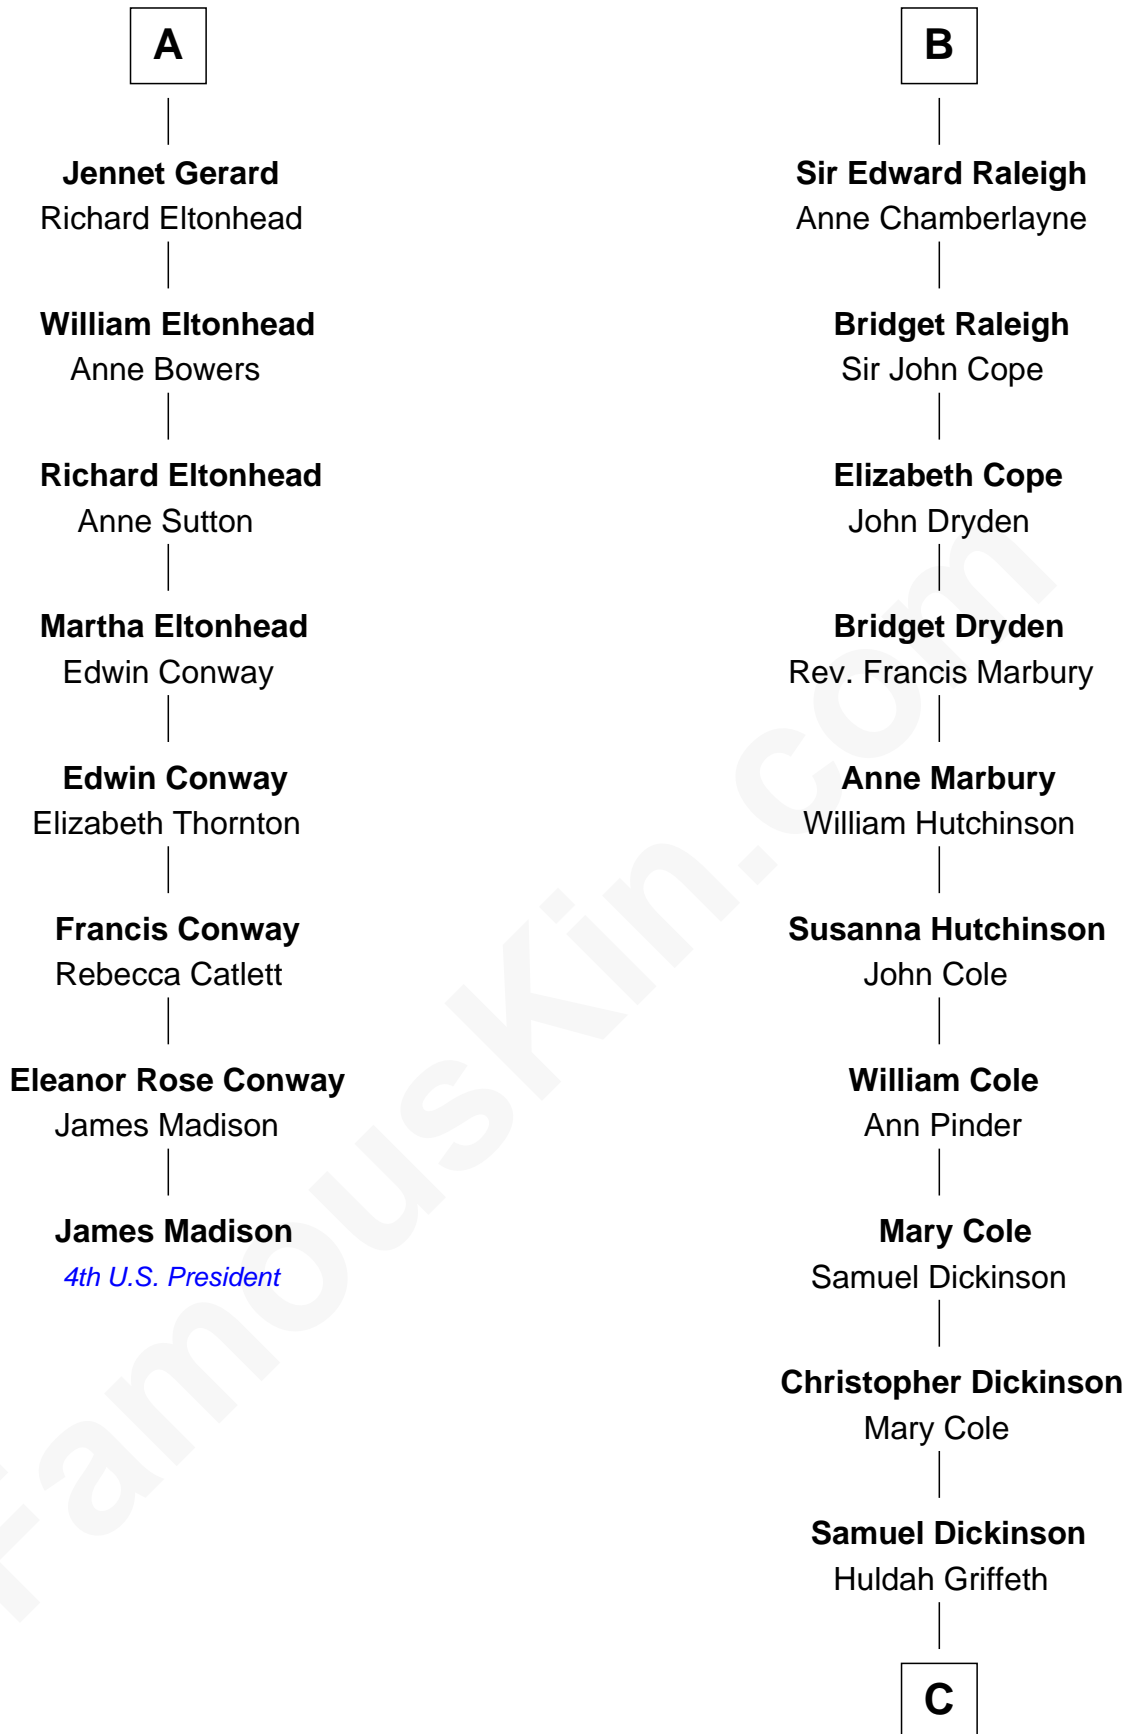

FamousKin.com Relationship Chart of

James Madison

4th U.S. President

14th cousin 7 times removed of

George Romney

43rd Governor of Michigan

Humphrey de Bohun

Elizabeth Plantagenet

Sir William de Bohun
Elizabeth de Badlesmere

Elizabeth de Bohun
Sir Richard Fitzalan

Elizabeth Fitzalan
Sir Robert Goushill

Joan Goushill
Sir Thomas Stanley

Katherine Stanley
Sir John Savage

Dulcia Savage
Sir Henry Bold

Maud Bold
Thomas Gerard

A

Eleanor de Bohun
Sir James le Boteler

Pernel le Boteler
Sir Gilbert Talbot

Sir Richard Talbot
Ankaret le Strange

Mary Talbot
Sir Thomas Greene

Sir Thomas Greene
Phillippa Ferrers

Elizabeth Greene
William Raleigh

Sir Edward Raleigh
Margaret Verney

B

C

Charity Dickinson

Jared Pratt

Parley Parker Pratt

Mary Woods

Helaman Pratt