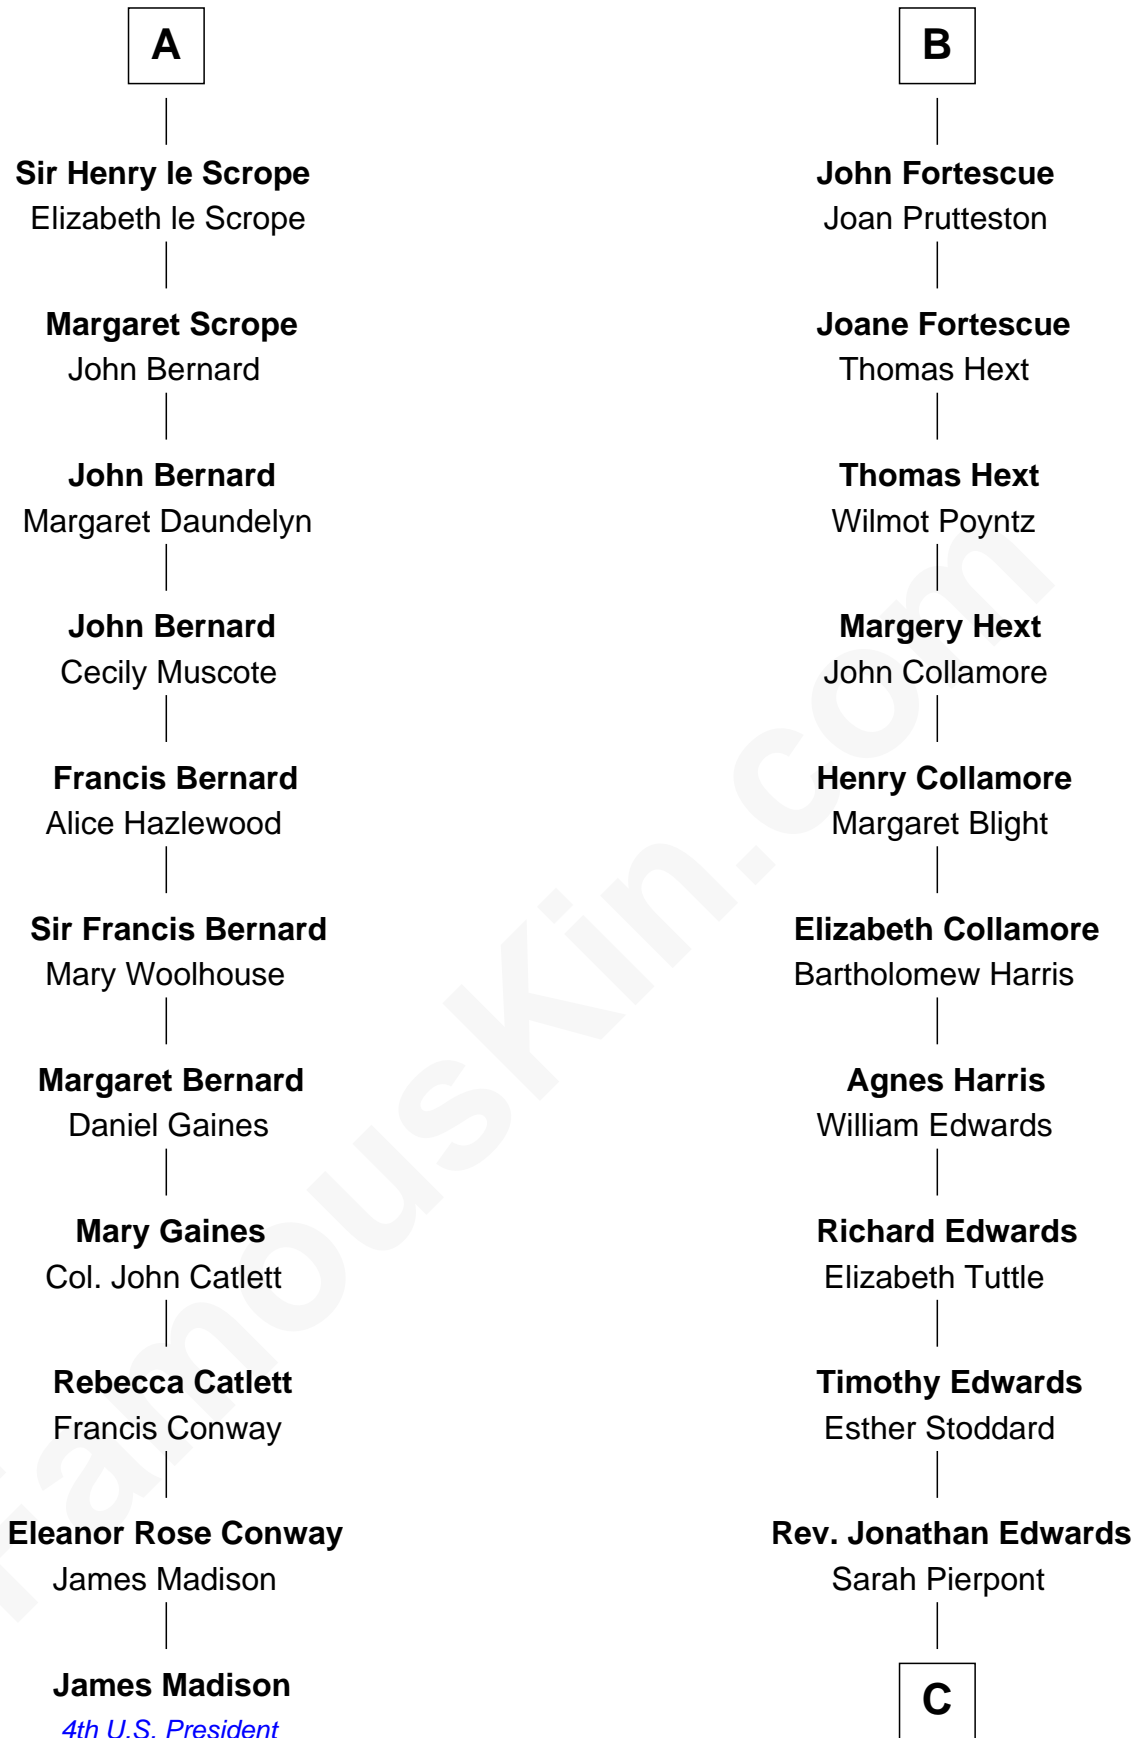

# FamousKin.com Relationship Chart of

**James Madison**

*4th U.S. President*

17th cousin 1 time removed of

**Aaron Burr**

*Killed Alexander Hamilton*

**Sir Geoffrey FitzPiers**

Aveline de Clare

**C**

—  
**Esther Edwards**

Aaron Burr

—  
**Aaron Burr**

*Killed Alexander Hamilton*

FamousKin.com