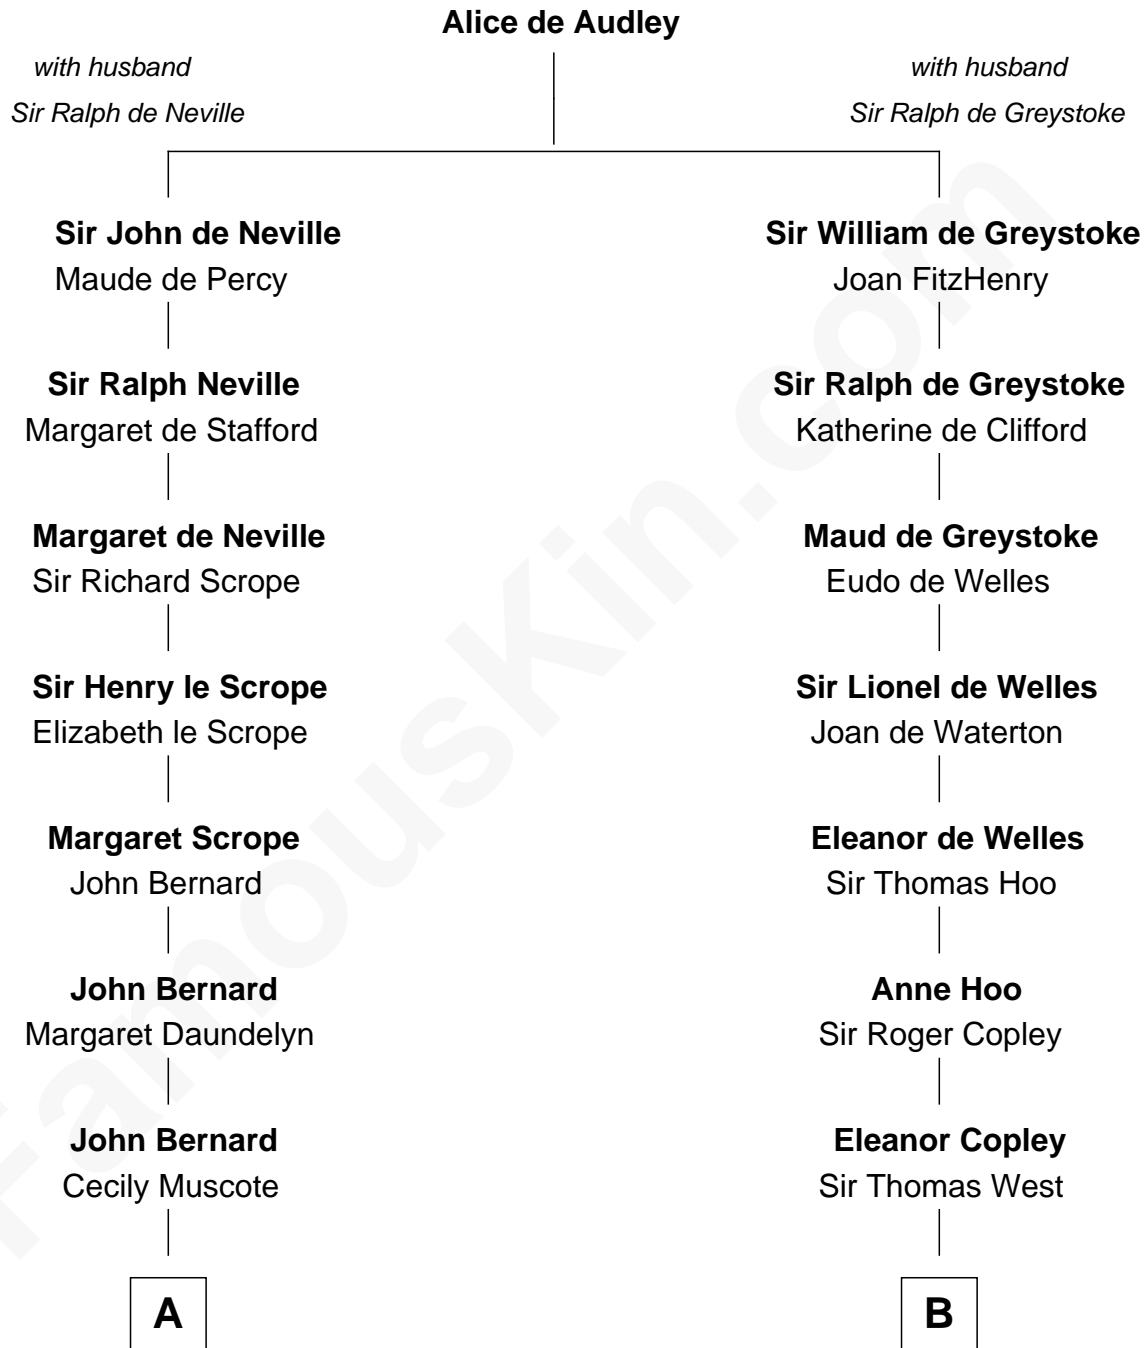

FamousKin.com Relationship Chart of

James Madison

4th U.S. President

13th cousin 6 times removed of

John D. Rockefeller

Founder of the Standard Oil Company

C

—
Lucy Avery

Godfrey Lewis Rockefeller

—
William Avery Rockefeller

Eliza Davison

—
John D. Rockefeller

Founder of the Standard Oil Company

FamousKin.com