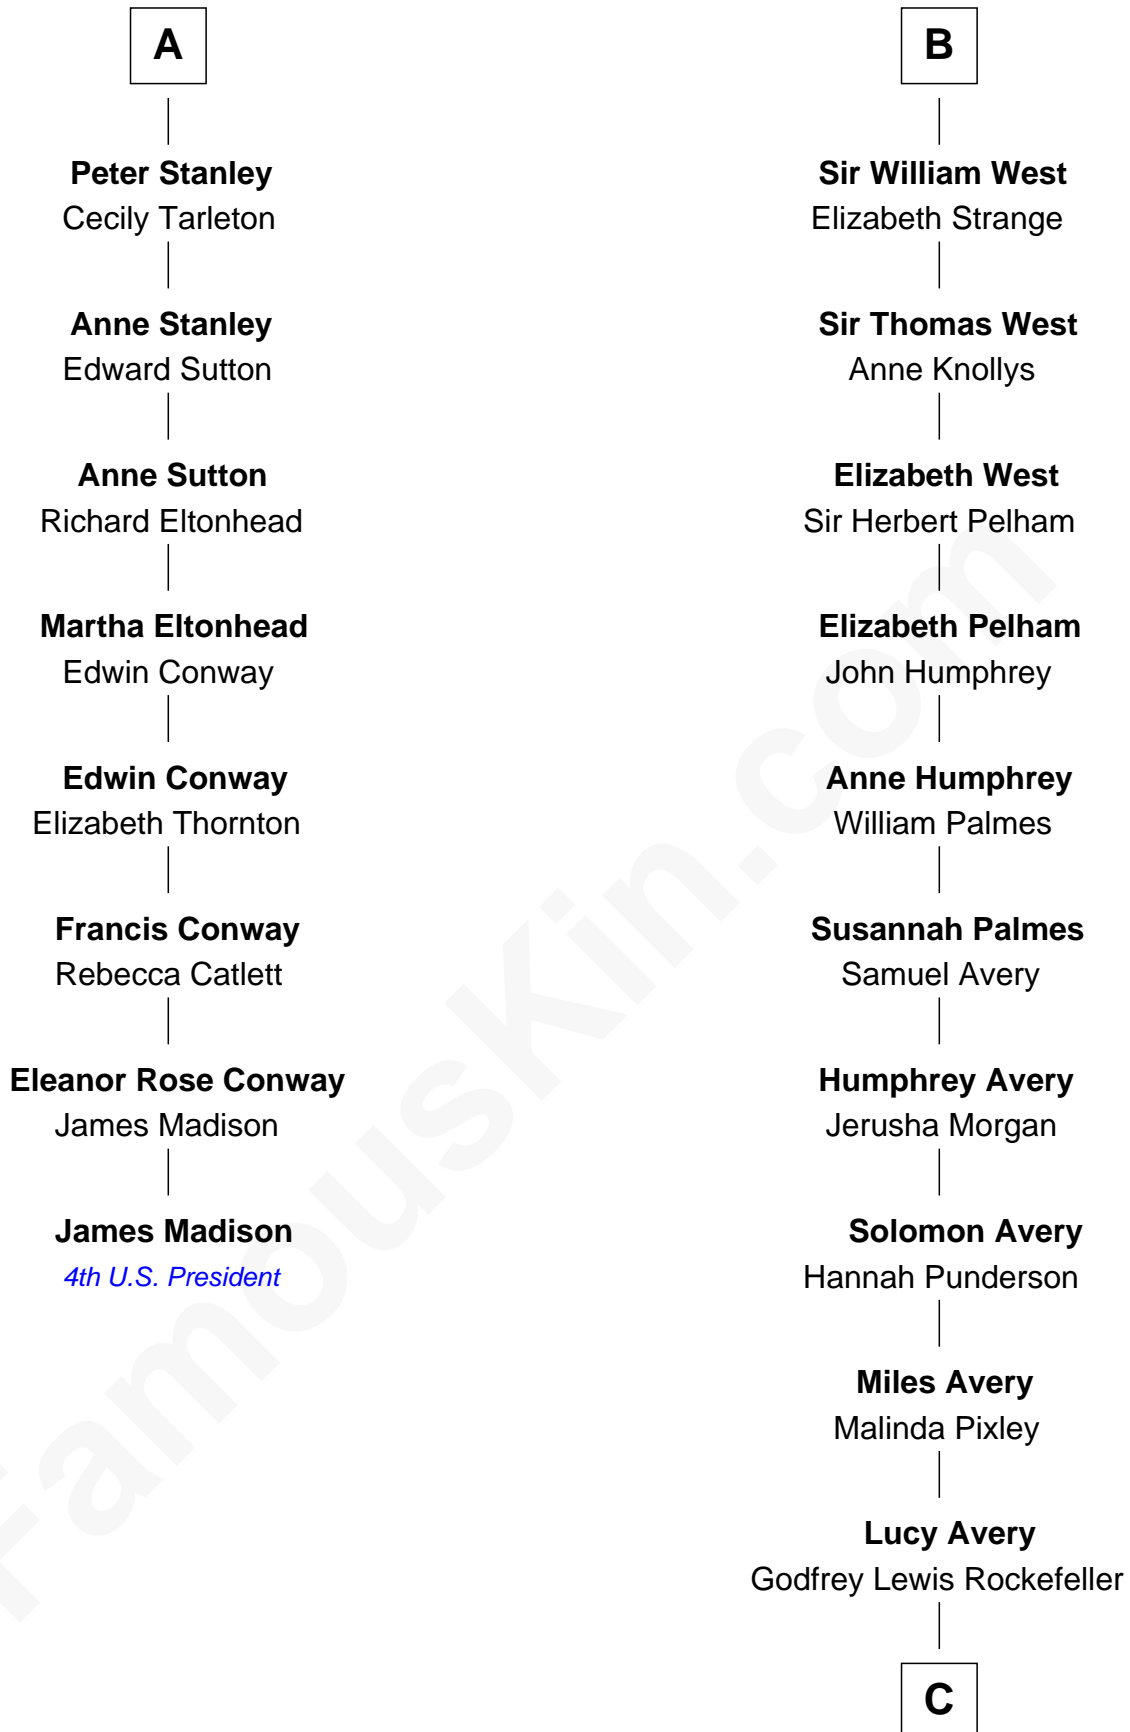

FamousKin.com Relationship Chart of

James Madison

4th U.S. President

14th cousin 4 times removed of

John D. Rockefeller

Founder of the Standard Oil Company

Sir Robert de Holland

Maude la Zouche

C

|
William Avery Rockefeller

Eliza Davison

|
John D. Rockefeller

Founder of the Standard Oil Company

FamousKin.com