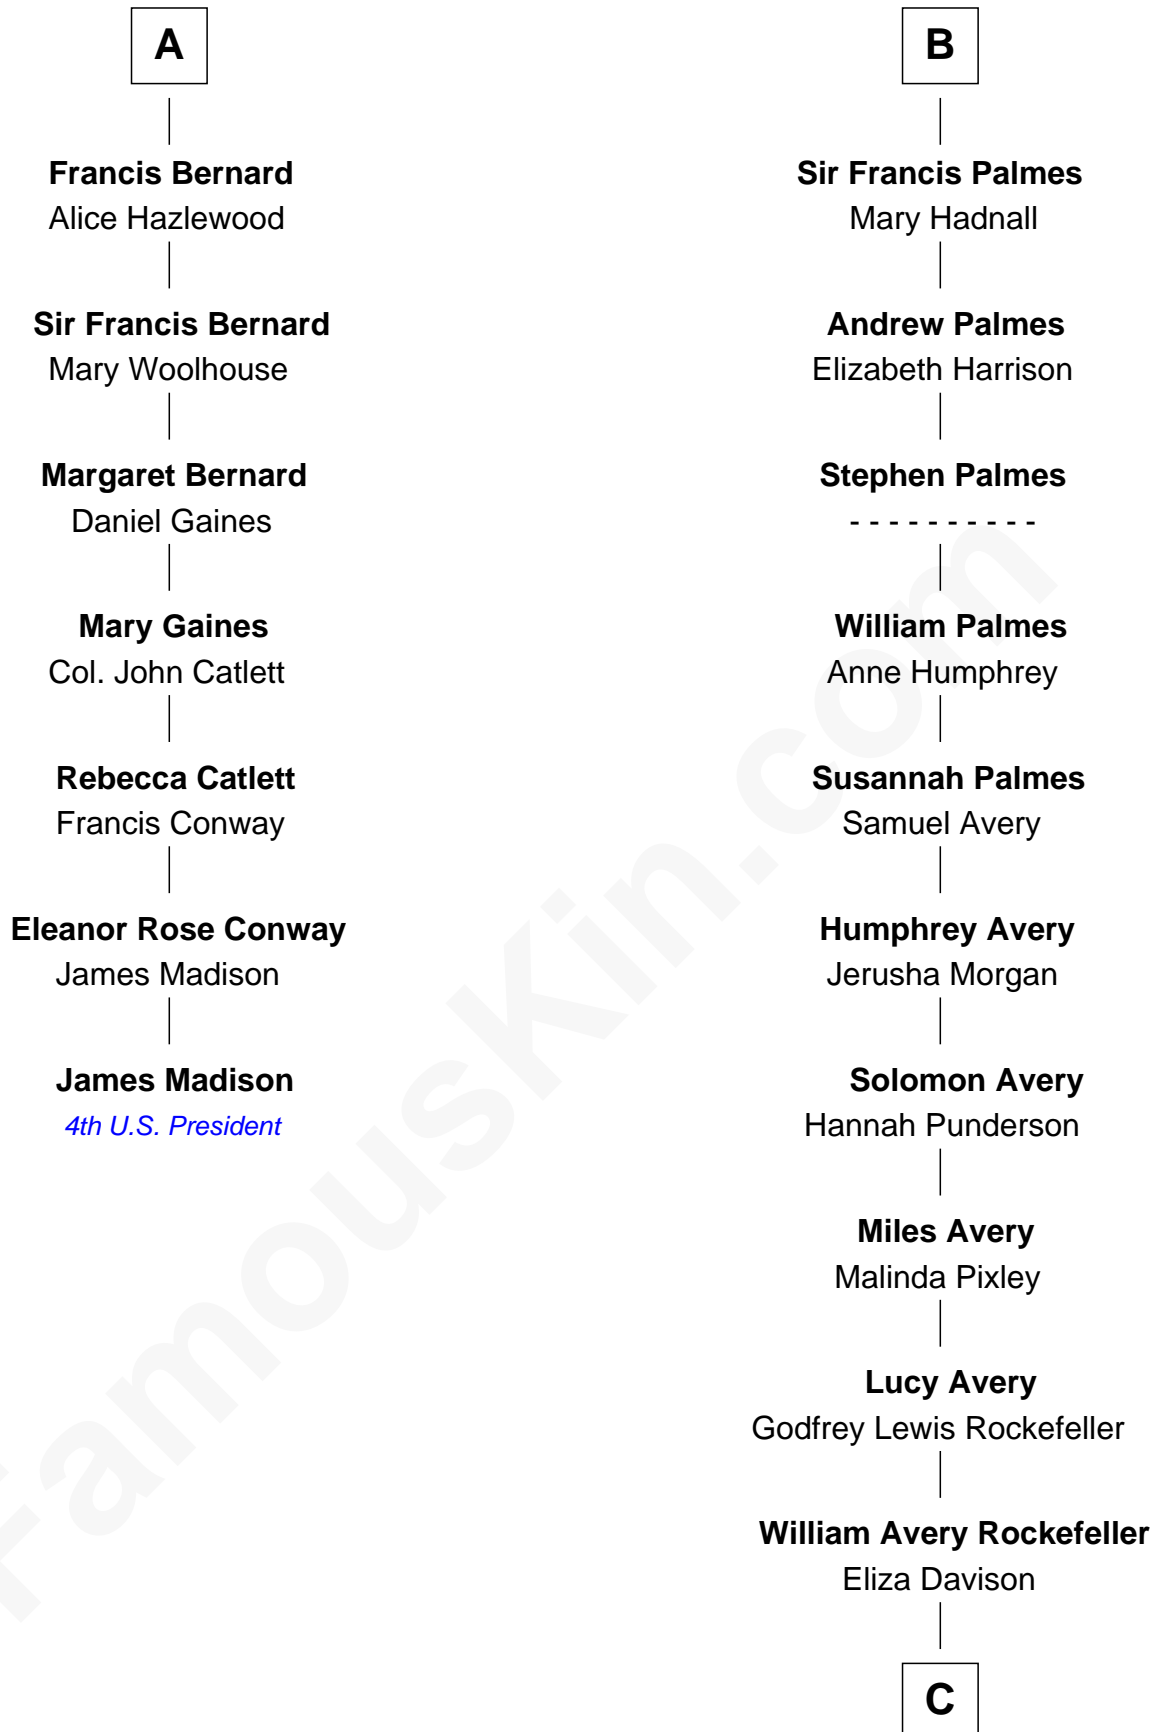

FamousKin.com Relationship Chart of

James Madison

4th U.S. President

13th cousin 6 times removed of

Nelson Rockefeller

41st U.S. Vice-President

Sir Thomas de Beauchamp

Katherine de Mortimer

Joan Fitzalan

Joan Beauchamp

James Butler

Elizabeth Butler

John Talbot

Ann Talbot

Sir Henry Vernon

Elizabeth Vernon

Sir Robert Corbet

Sir Roger Corbet

Anne Windsor

Margaret Corbet

Sir Francis Palmes

B

C

John Davison Rockefeller

Laura Celestia Spelman

John Davison Rockefeller

Abby Greene Aldrich

Nelson Rockefeller

41st U.S. Vice-President

FamousKin.com