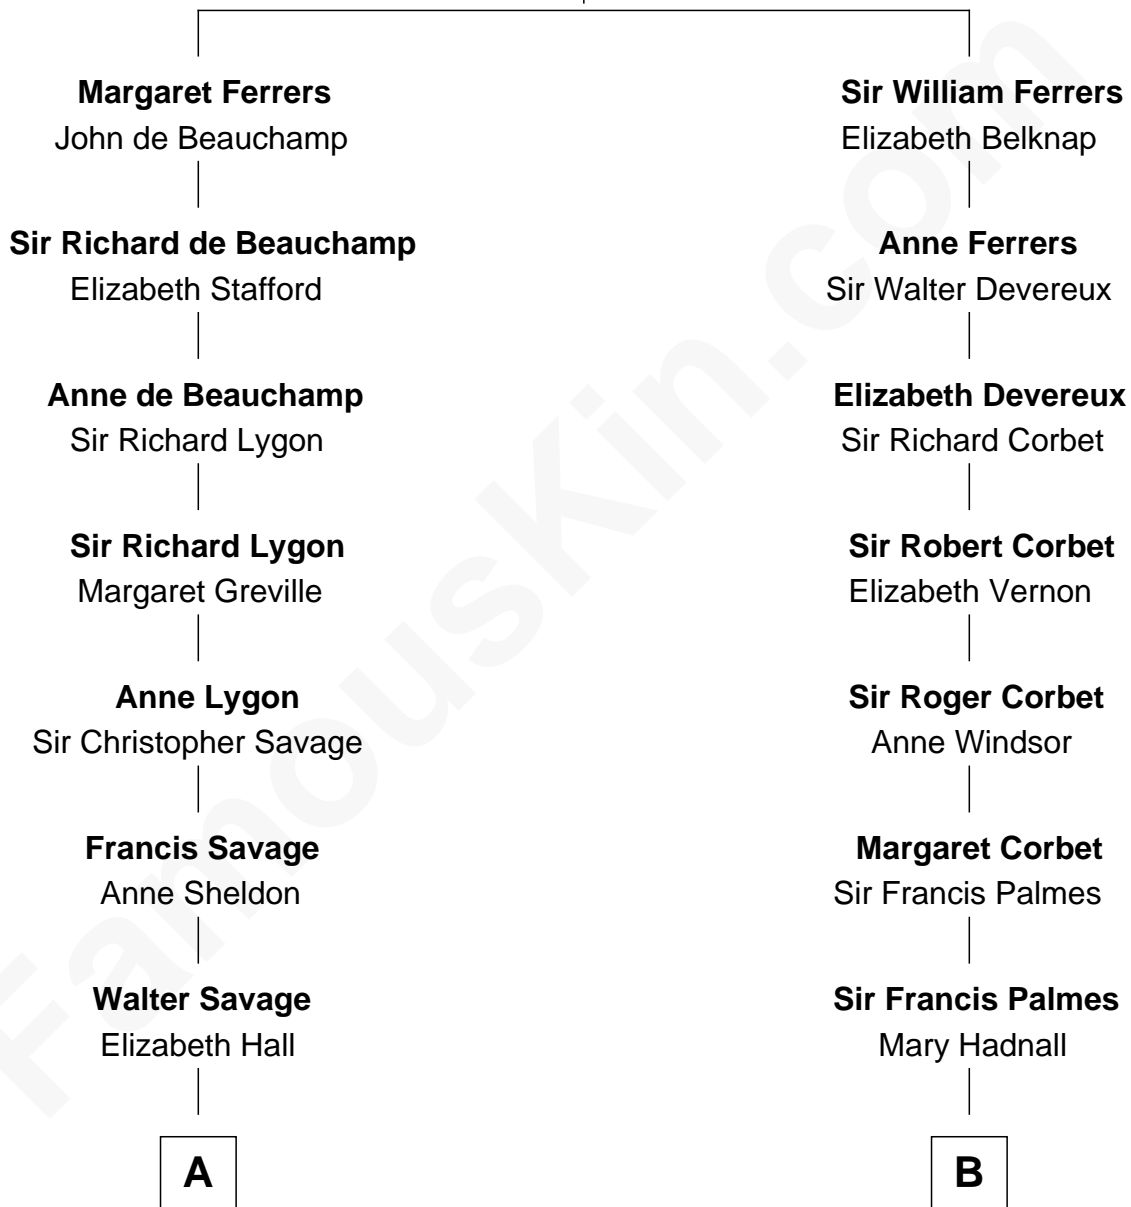

FamousKin.com Relationship Chart of

James Madison

4th U.S. President

13th cousin 5 times removed of

Nelson Rockefeller

41st U.S. Vice-President

Sir Edmund Ferrers

Ellen Roche

C

John Davison Rockefeller

Abby Greene Aldrich

Nelson Rockefeller

41st U.S. Vice-President

FamousKin.com