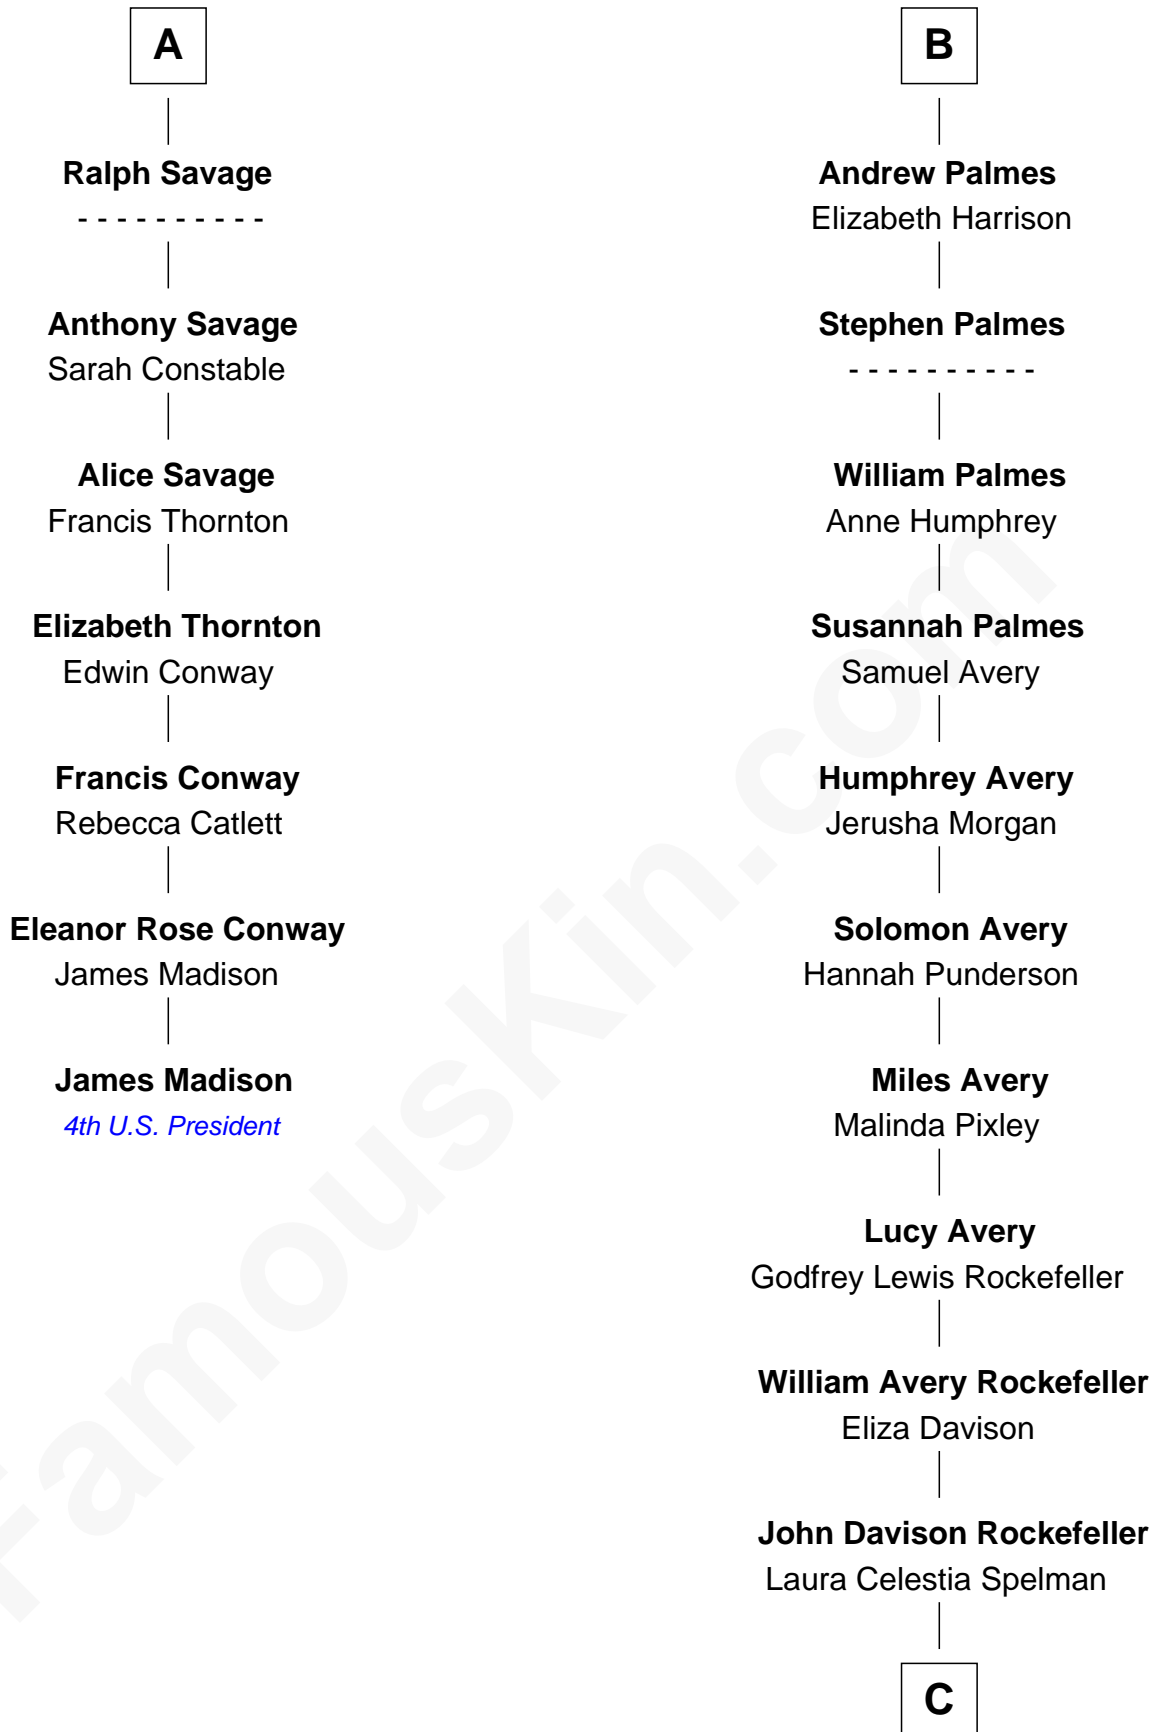

FamousKin.com Relationship Chart of

James Madison

4th U.S. President

13th cousin 5 times removed of

Nelson Rockefeller

41st U.S. Vice-President

Sir Edmund Ferrers

Ellen Roche

C

John Davison Rockefeller

Abby Greene Aldrich

Nelson Rockefeller

41st U.S. Vice-President

FamousKin.com