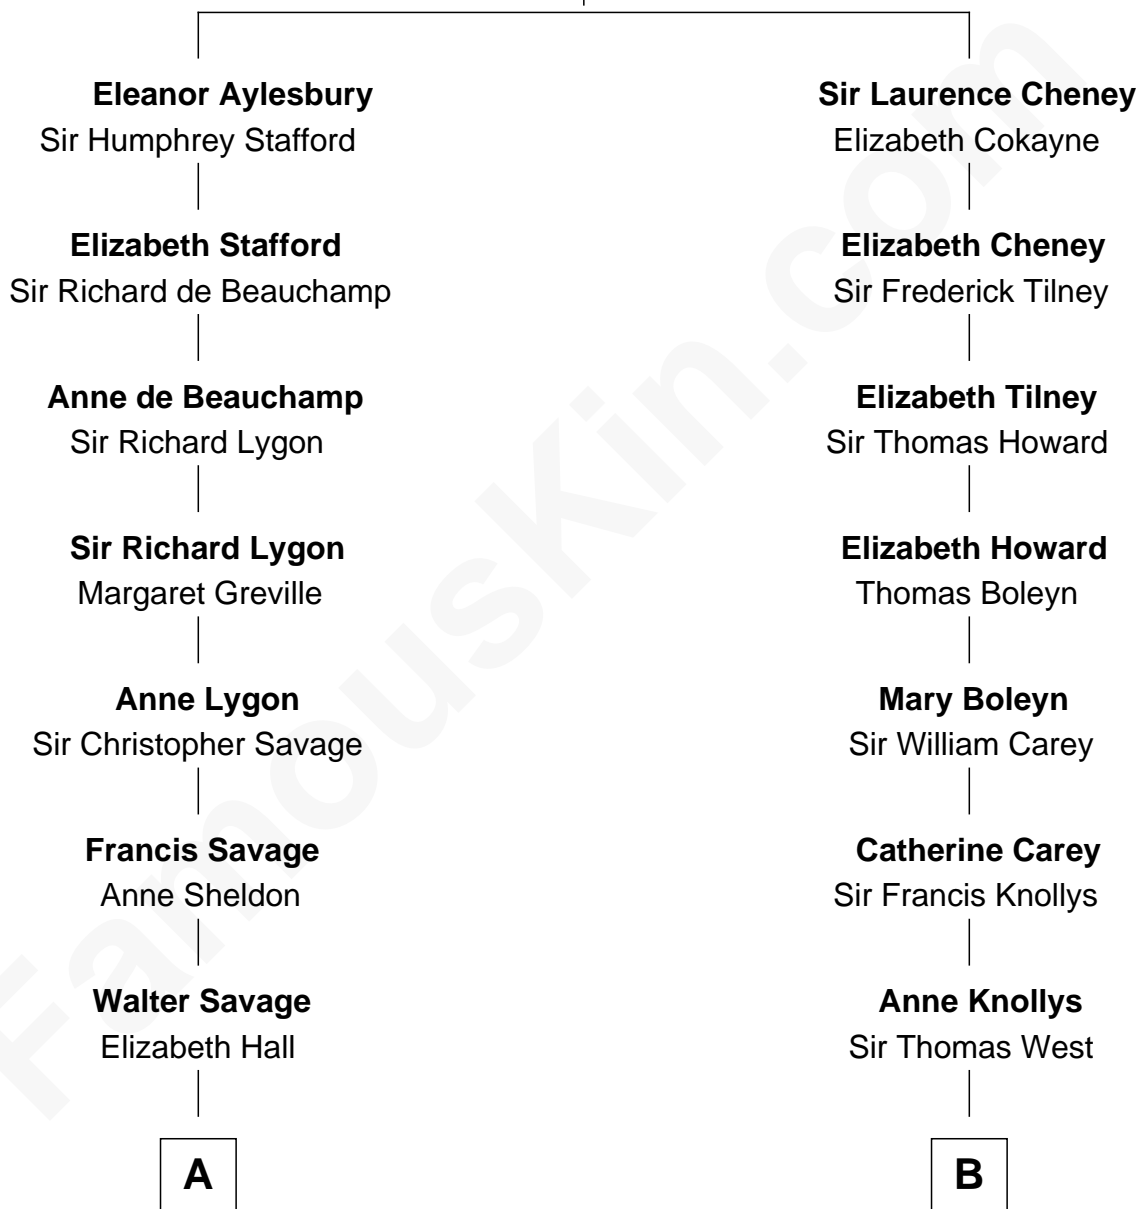

FamousKin.com Relationship Chart of

James Madison

4th U.S. President

13th cousin 5 times removed of

Nelson Rockefeller

41st U.S. Vice-President

Katherine Pabenham

with husband
Sir Thomas Aylesbury

with husband
Sir William Cheney

C

John Davison Rockefeller

Abby Greene Aldrich

Nelson Rockefeller

41st U.S. Vice-President

FamousKin.com