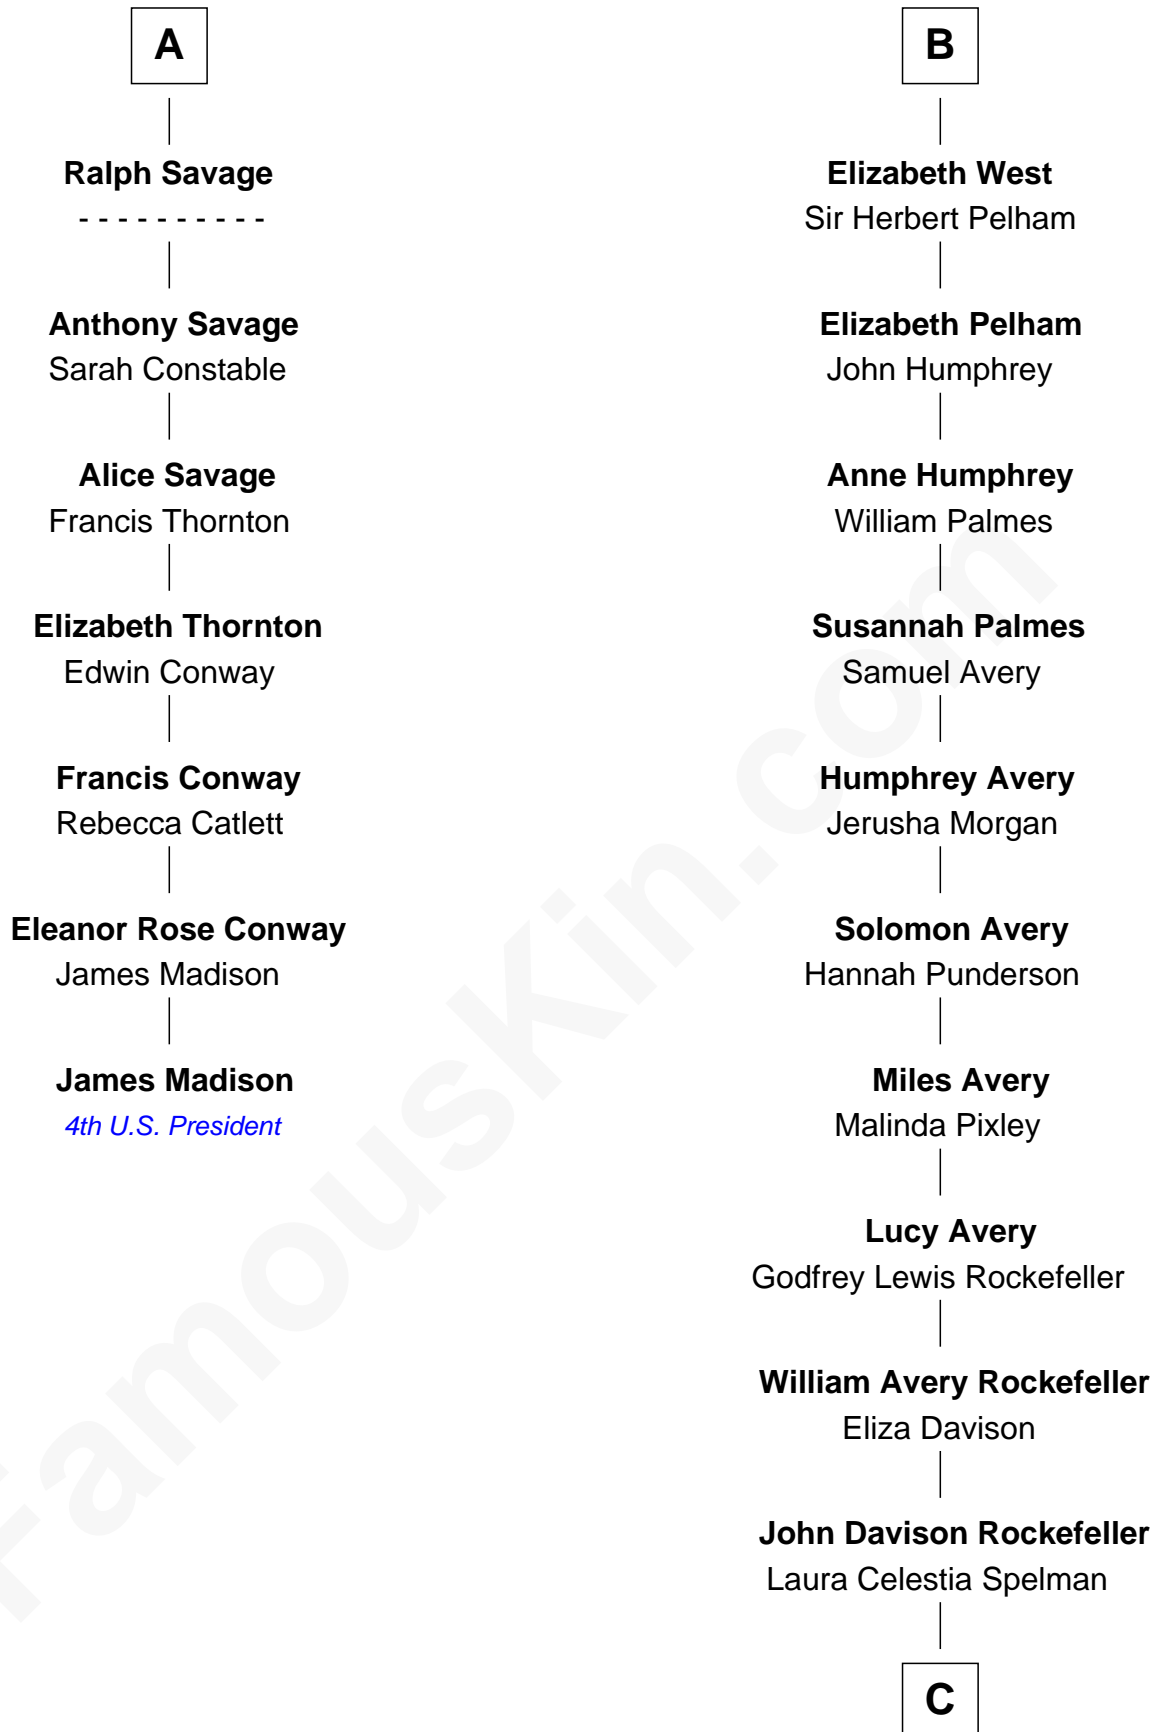

FamousKin.com Relationship Chart of

James Madison

4th U.S. President

13th cousin 5 times removed of

Nelson Rockefeller

41st U.S. Vice-President

Katherine Pabenham

with husband
Sir Thomas Aylesbury

with husband
Sir William Cheney

C

John Davison Rockefeller

Abby Greene Aldrich

Nelson Rockefeller

41st U.S. Vice-President

FamousKin.com