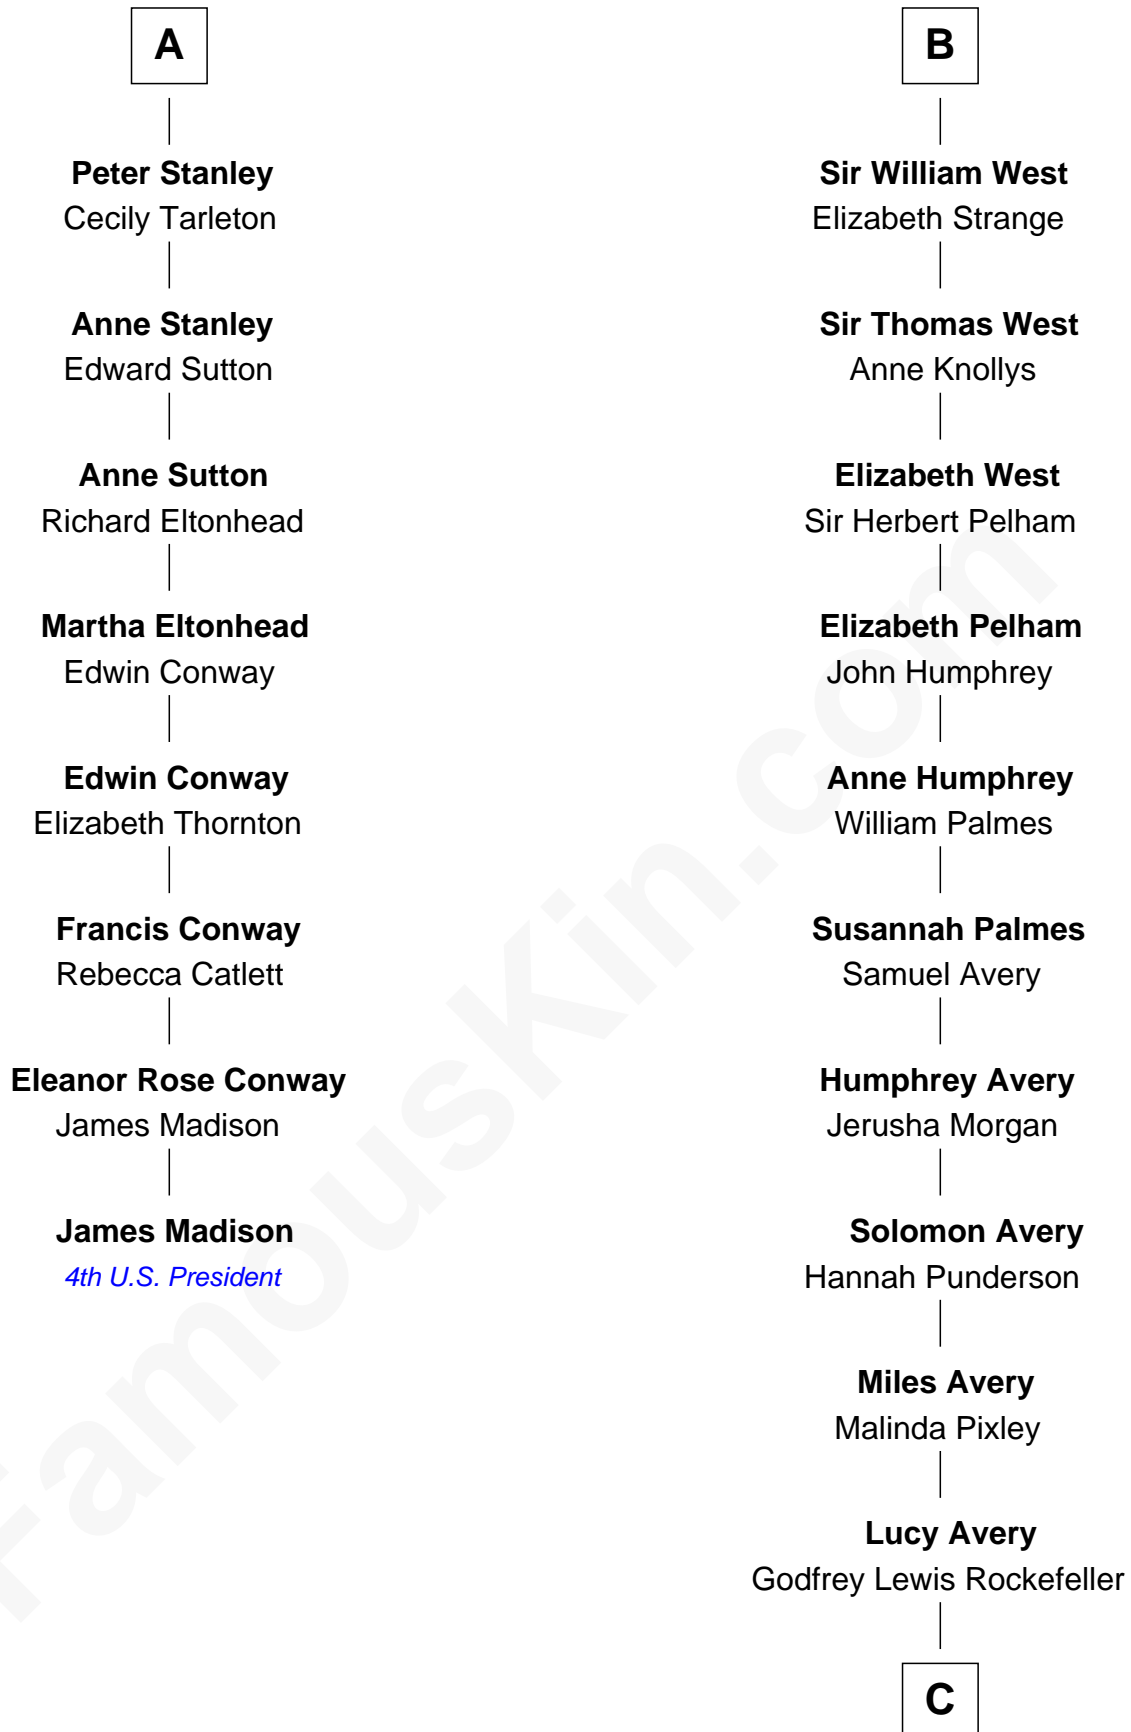

FamousKin.com Relationship Chart of

James Madison

4th U.S. President

14th cousin 6 times removed of

Nelson Rockefeller

41st U.S. Vice-President

Sir Robert de Holland

Maude la Zouche

C

William Avery Rockefeller

Eliza Davison

John Davison Rockefeller

Laura Celestia Spelman

John Davison Rockefeller

Abby Greene Aldrich

Nelson Rockefeller

41st U.S. Vice-President

FamousKin.com