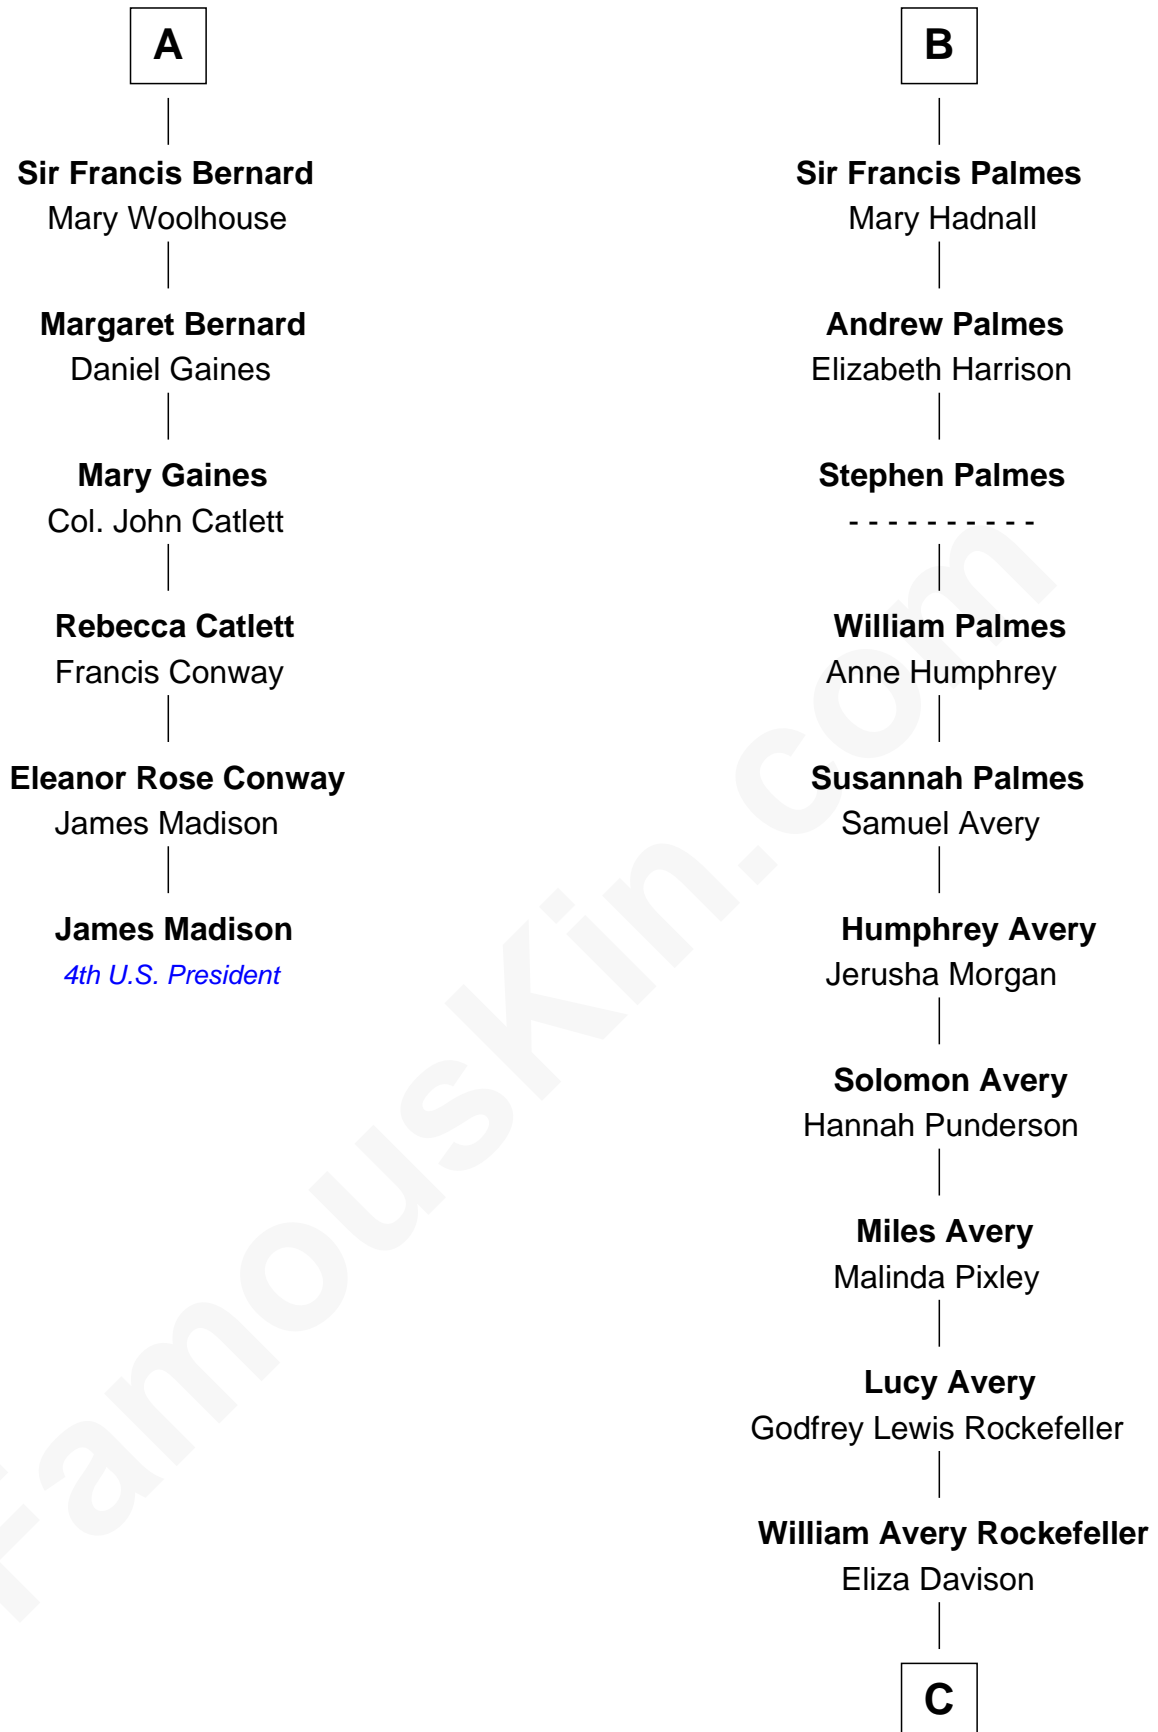

FamousKin.com Relationship Chart of

James Madison

4th U.S. President

12th cousin 7 times removed of

Nelson Rockefeller

41st U.S. Vice-President

John de Welles

Maud de Roos

Margery de Welles

Stephen le Scrope

John le Scrope

Elizabeth Chaworth

Elizabeth le Scrope

Sir Henry le Scrope

Margaret Scrope

John Bernard

Sir Robert Corbet

Sir Roger Corbet

Anne Windsor

Margaret Corbet

Sir Francis Palmes

B

C

John Davison Rockefeller

Laura Celestia Spelman

John Davison Rockefeller

Abby Greene Aldrich

Nelson Rockefeller

41st U.S. Vice-President

FamousKin.com