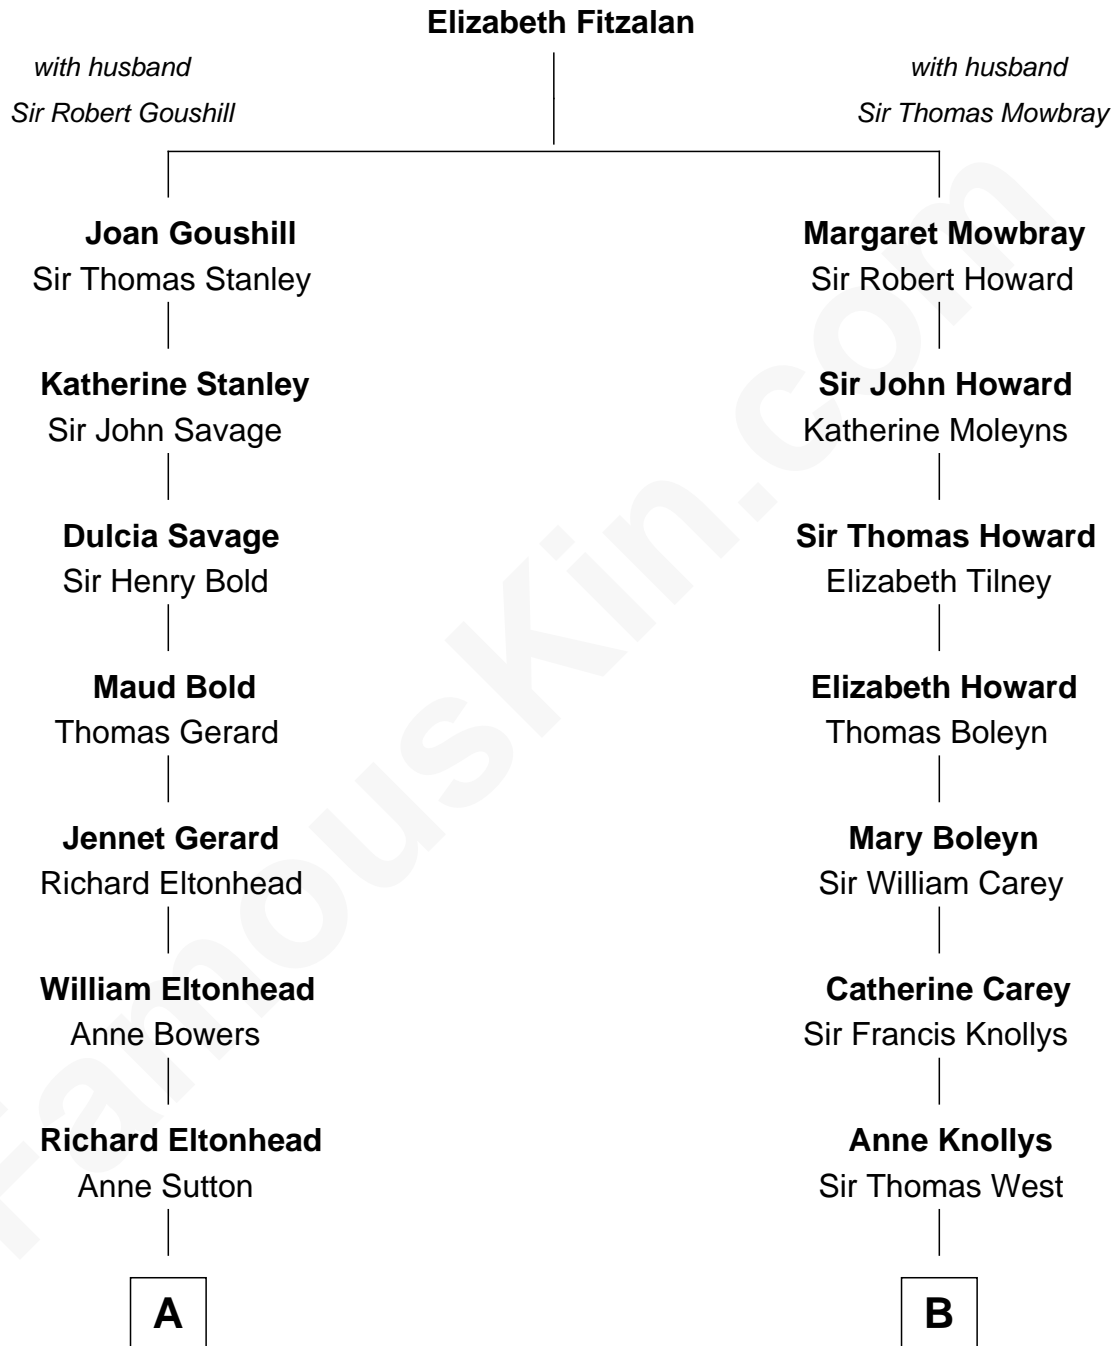

FamousKin.com Relationship Chart of

James Madison

4th U.S. President

11th cousin 7 times removed of

Nelson Rockefeller

41st U.S. Vice-President

C

John Davison Rockefeller

Abby Greene Aldrich

Nelson Rockefeller

41st U.S. Vice-President

FamousKin.com