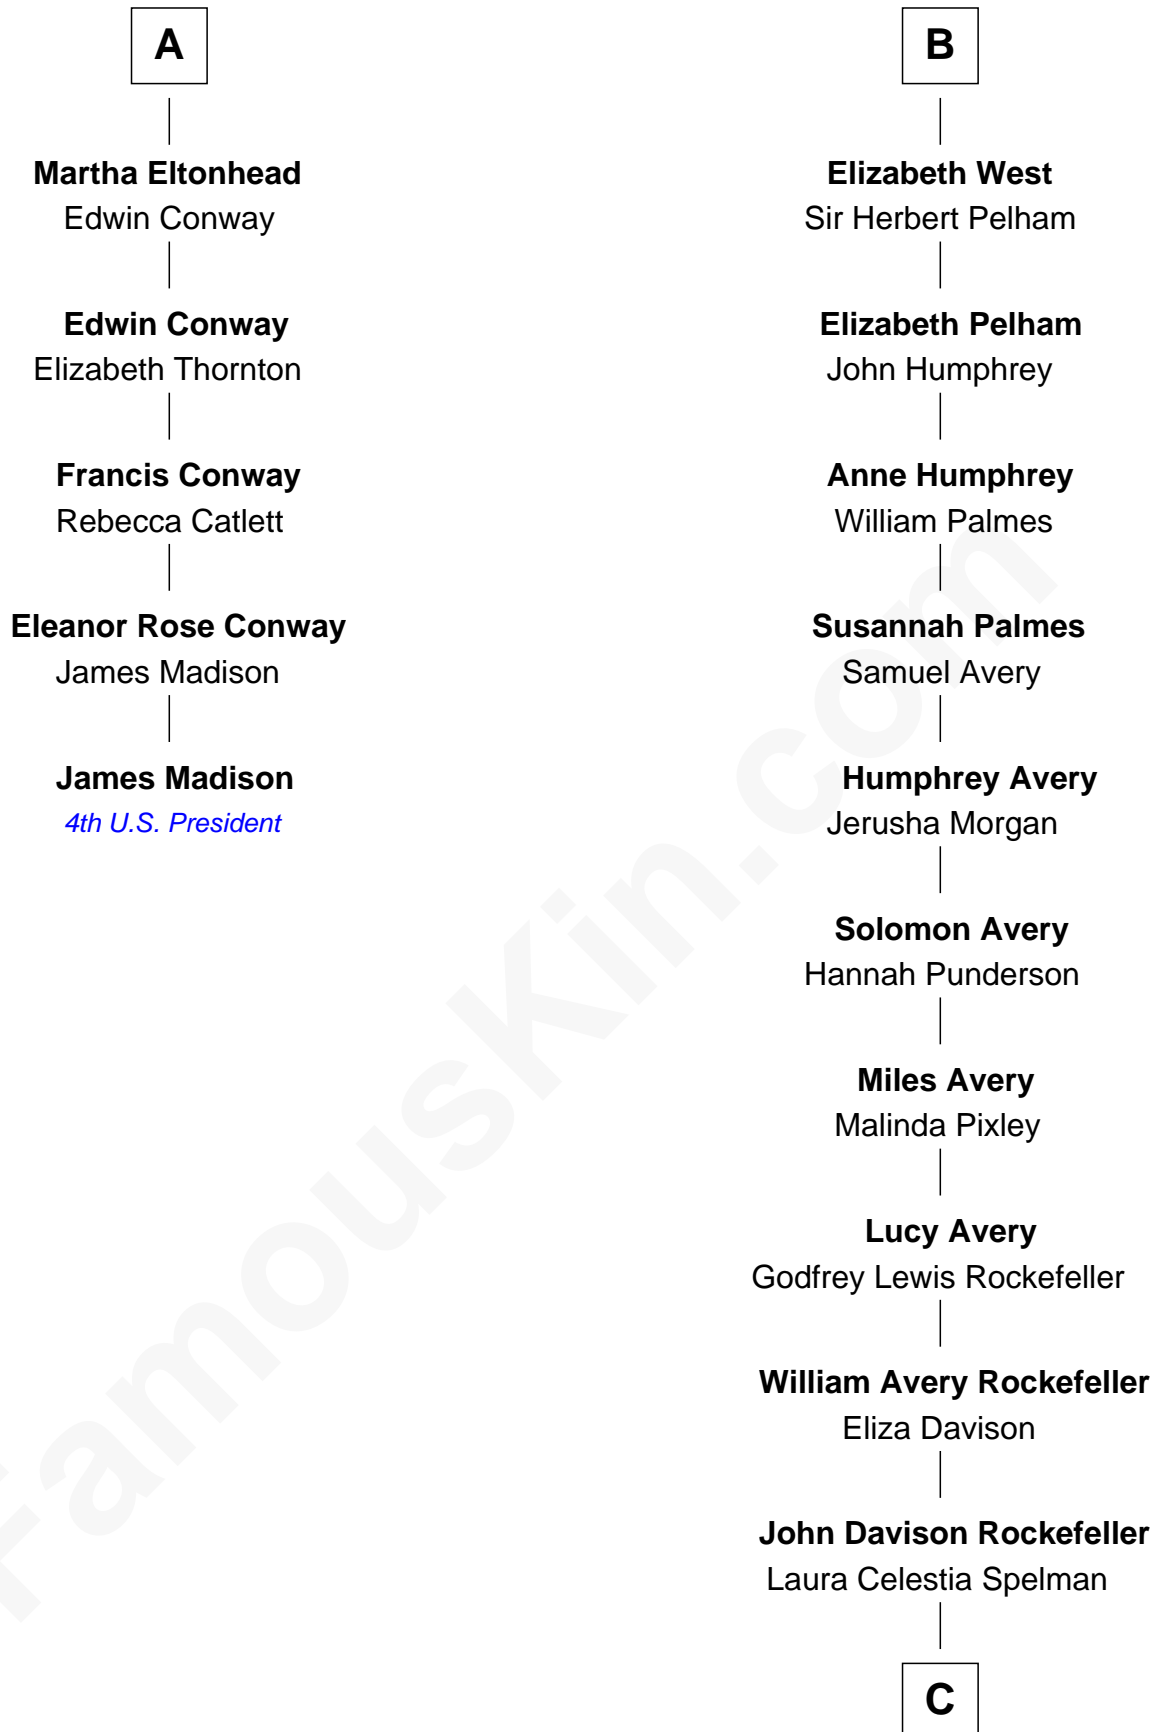

FamousKin.com Relationship Chart of

James Madison

4th U.S. President

11th cousin 7 times removed of

Nelson Rockefeller

41st U.S. Vice-President

C

John Davison Rockefeller

Abby Greene Aldrich

Nelson Rockefeller

41st U.S. Vice-President

FamousKin.com