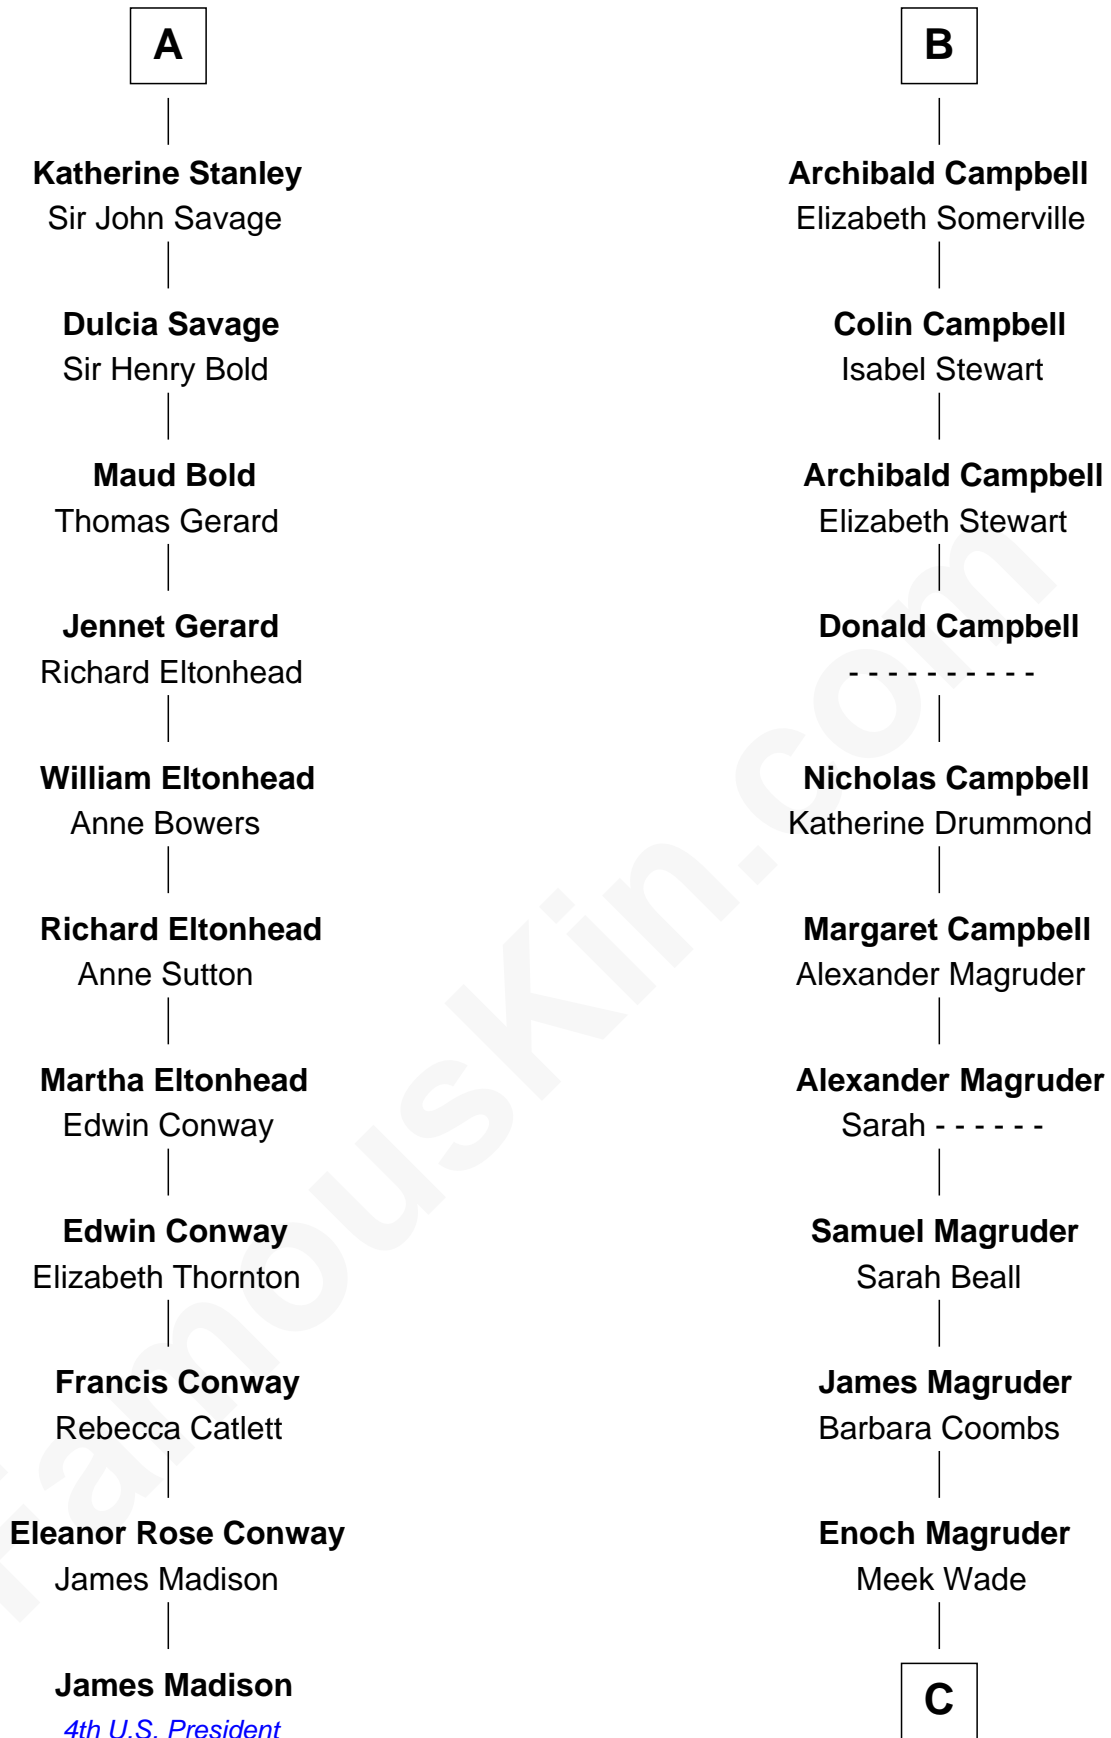

# FamousKin.com Relationship Chart of

**James Madison**

*4th U.S. President*

17th cousin 4 times removed of

**Emily Post**

*American Author on Etiquette*

**Gilbert de Clare**

Isabel Marshal

Robert de Bruce

**Sir Robert de Brus**

Marjorie of Carrick

**Robert I, King of Scotland**

Isabella of Mar

**Marjorie Bruce**

Walter Stewart

**Robert II, King of Scotland**

Elizabeth Mure

**Robert Stewart**

Margaret Graham

**Margory Stewart**

Sir Duncan Campbell

**B**

**C**

**Mary Meek Magruder**

Thomas Clagett

**Sarah Magruder Clagett**

Upton Bruce

**Marian Bruce**

William Price

**Bruce Price**

Mary Josephine Lee

**Emily Post**