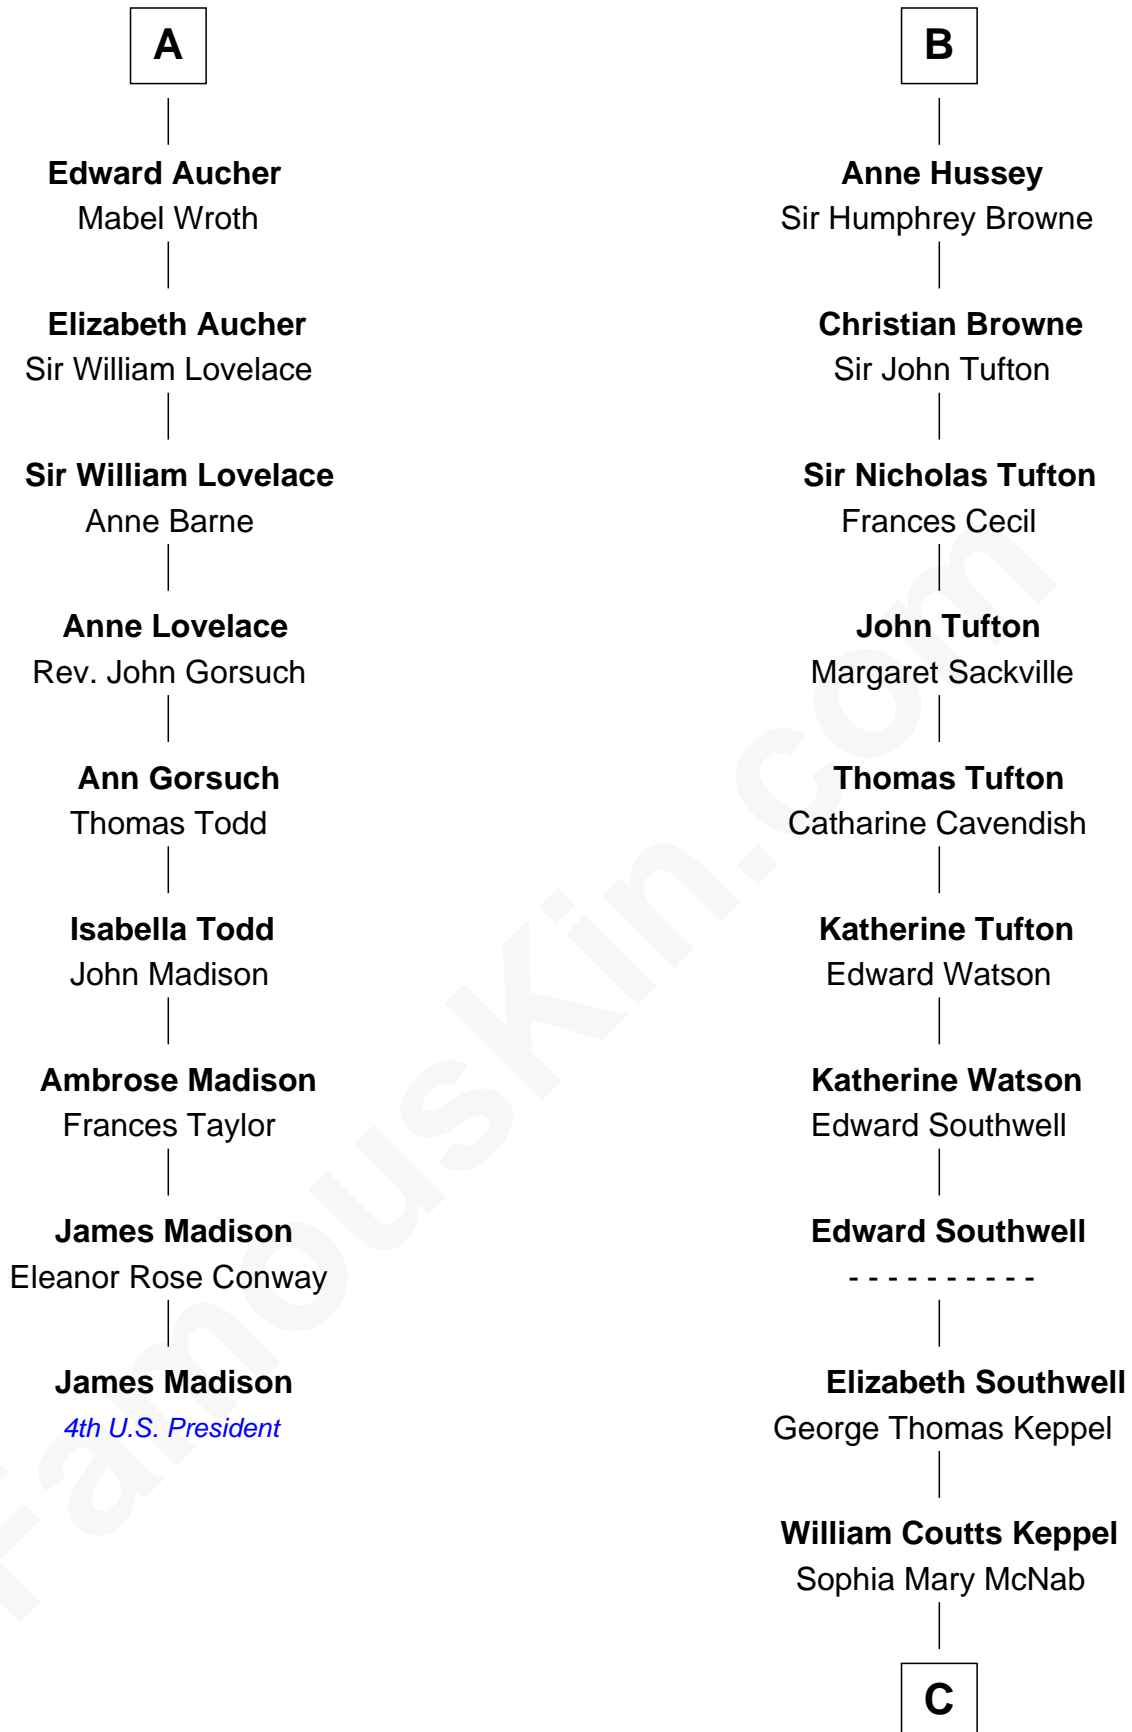

FamousKin.com Relationship Chart of

James Madison

4th U.S. President

15th cousin 5 times removed of

Camilla Parker Bowles

Queen Consort of the United Kingdom

William de Montagu
Katherine de Grandison

Sibyl de Montagu
Sir Edmund Fitzalan

Philippe Fitzalan
Sir Richard Sergeaux

Philippa Sergeaux
Sir Robert Pashley

Anne Pashley
Edward Tyrrell

Philippa Tyrrell
Thomas Cornwallis

Sir William Cornwallis
Elizabeth Stanford

Affra Cornwallis
Sir Anthony Aucher

A

Philippa de Montagu
Sir Roger de Mortimer

Edmund Mortimer
Philippa Plantagenet

Elizabeth Mortimer
Sir Henry Percy

Sir Henry Percy
Eleanor Neville

Katherine Percy
Sir Edmund Grey

George Grey
Catherine Herbert

Anne Grey
Sir John Hussey

B

C

George Keppel

Alice Frederica Edmonstone

Sonia Rosemary Keppel

Roland Calvert Cubitt

Rosalind Maud Cubitt